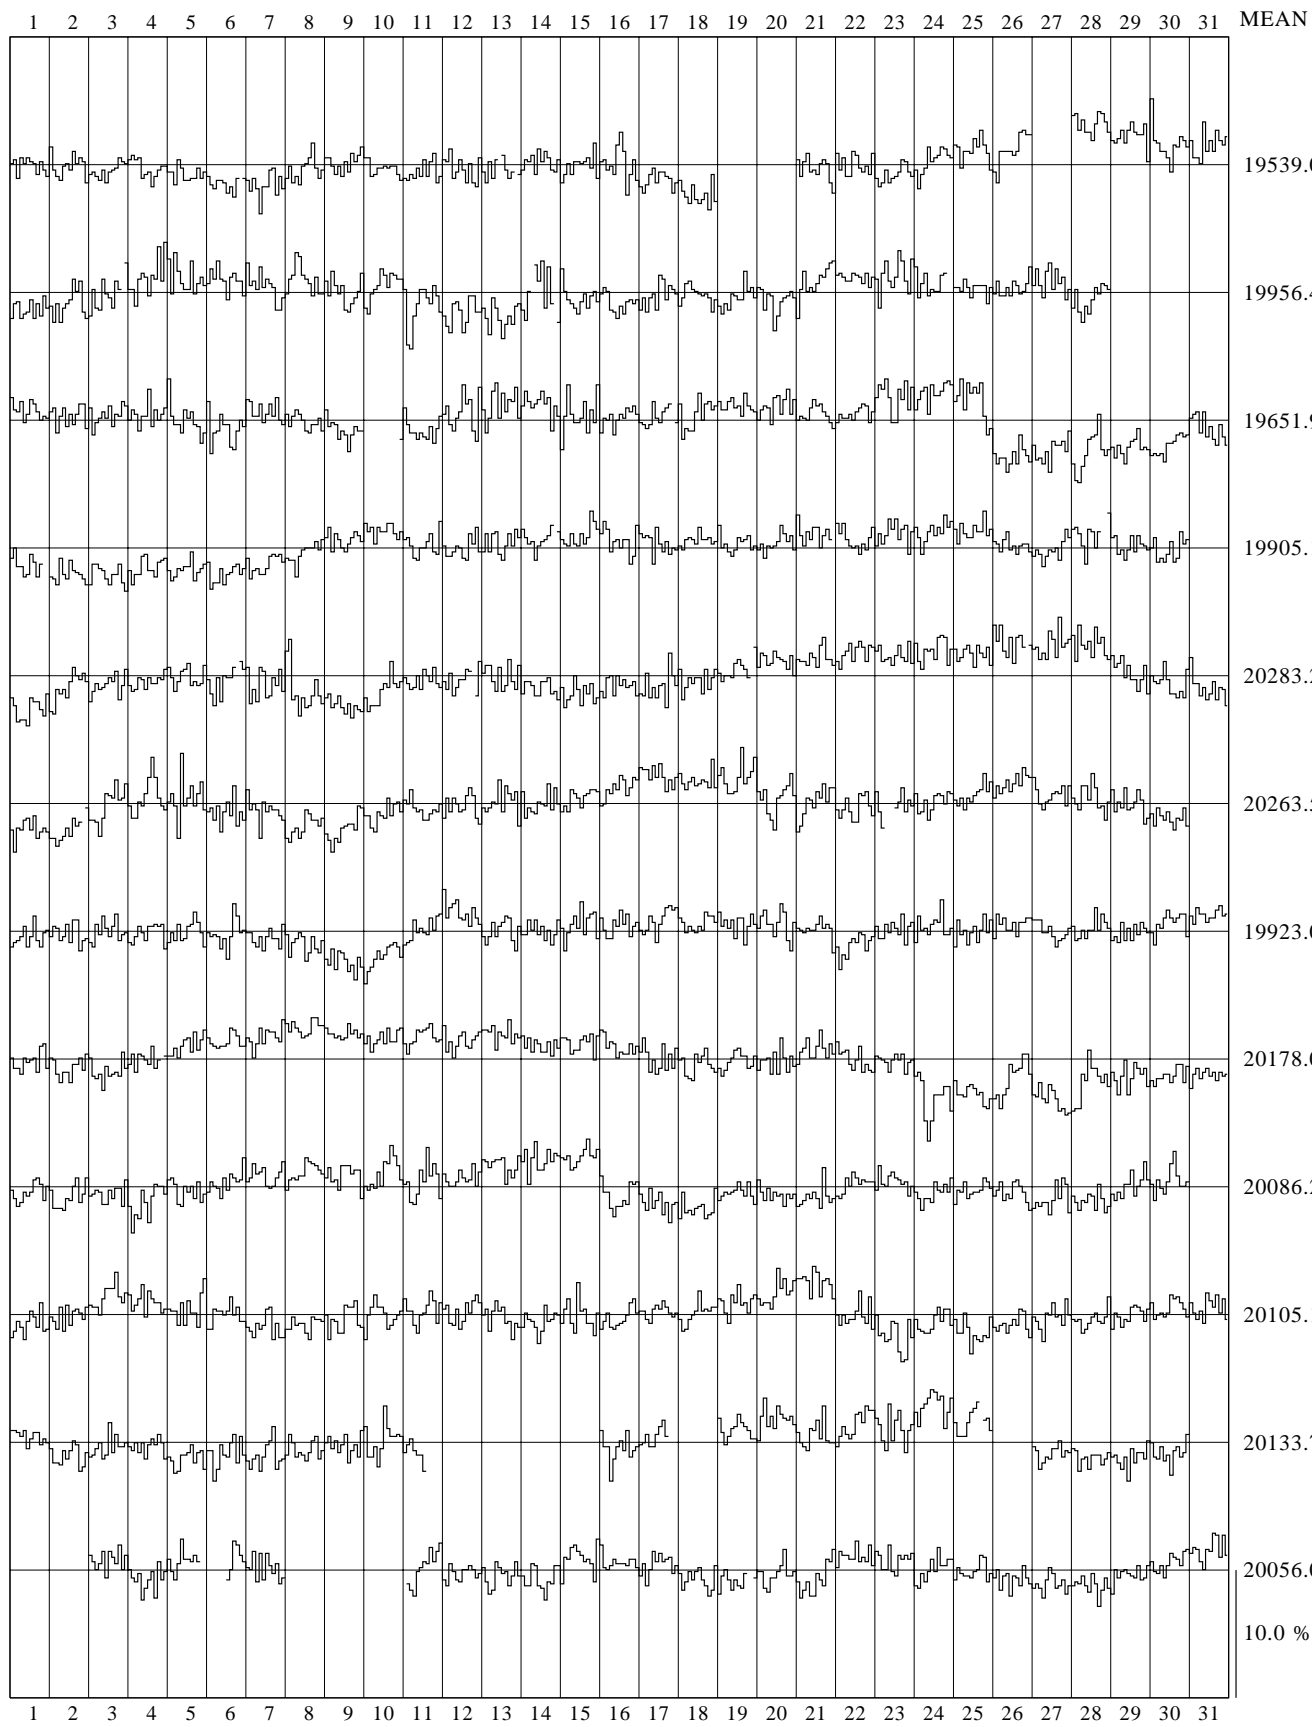

BUENOS N PCSA

NEUTRON MONITOR

1958

10.0 %

20006.8