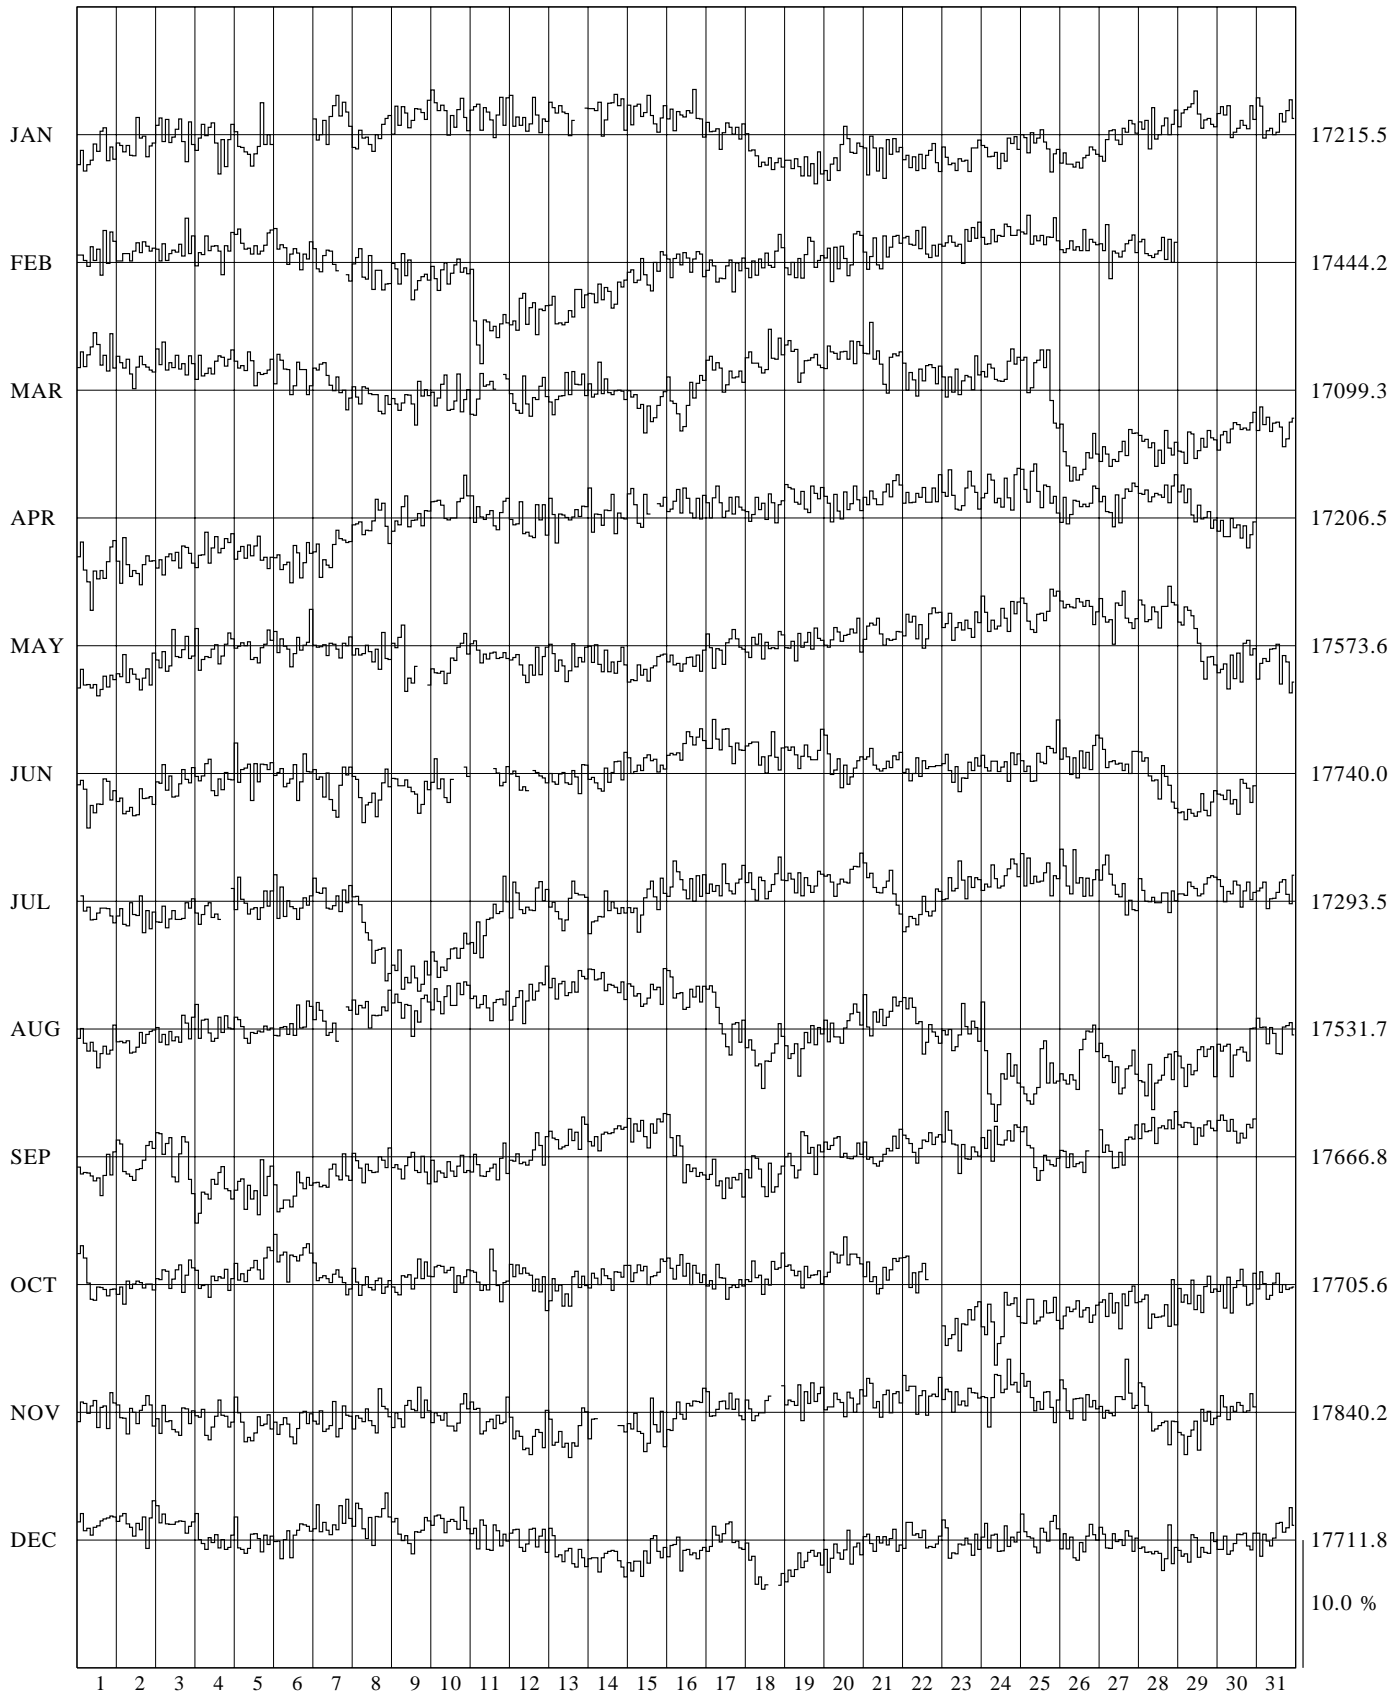

CHURCH N PCSA

NEUTRON MONITOR

1958

1 2 3 4 5 6 7 8 9 10 11 12 13 14 15 16 17 18 19 20 21 22 23 24 25 26 27 28 29 30 31 MEAN

17502.4