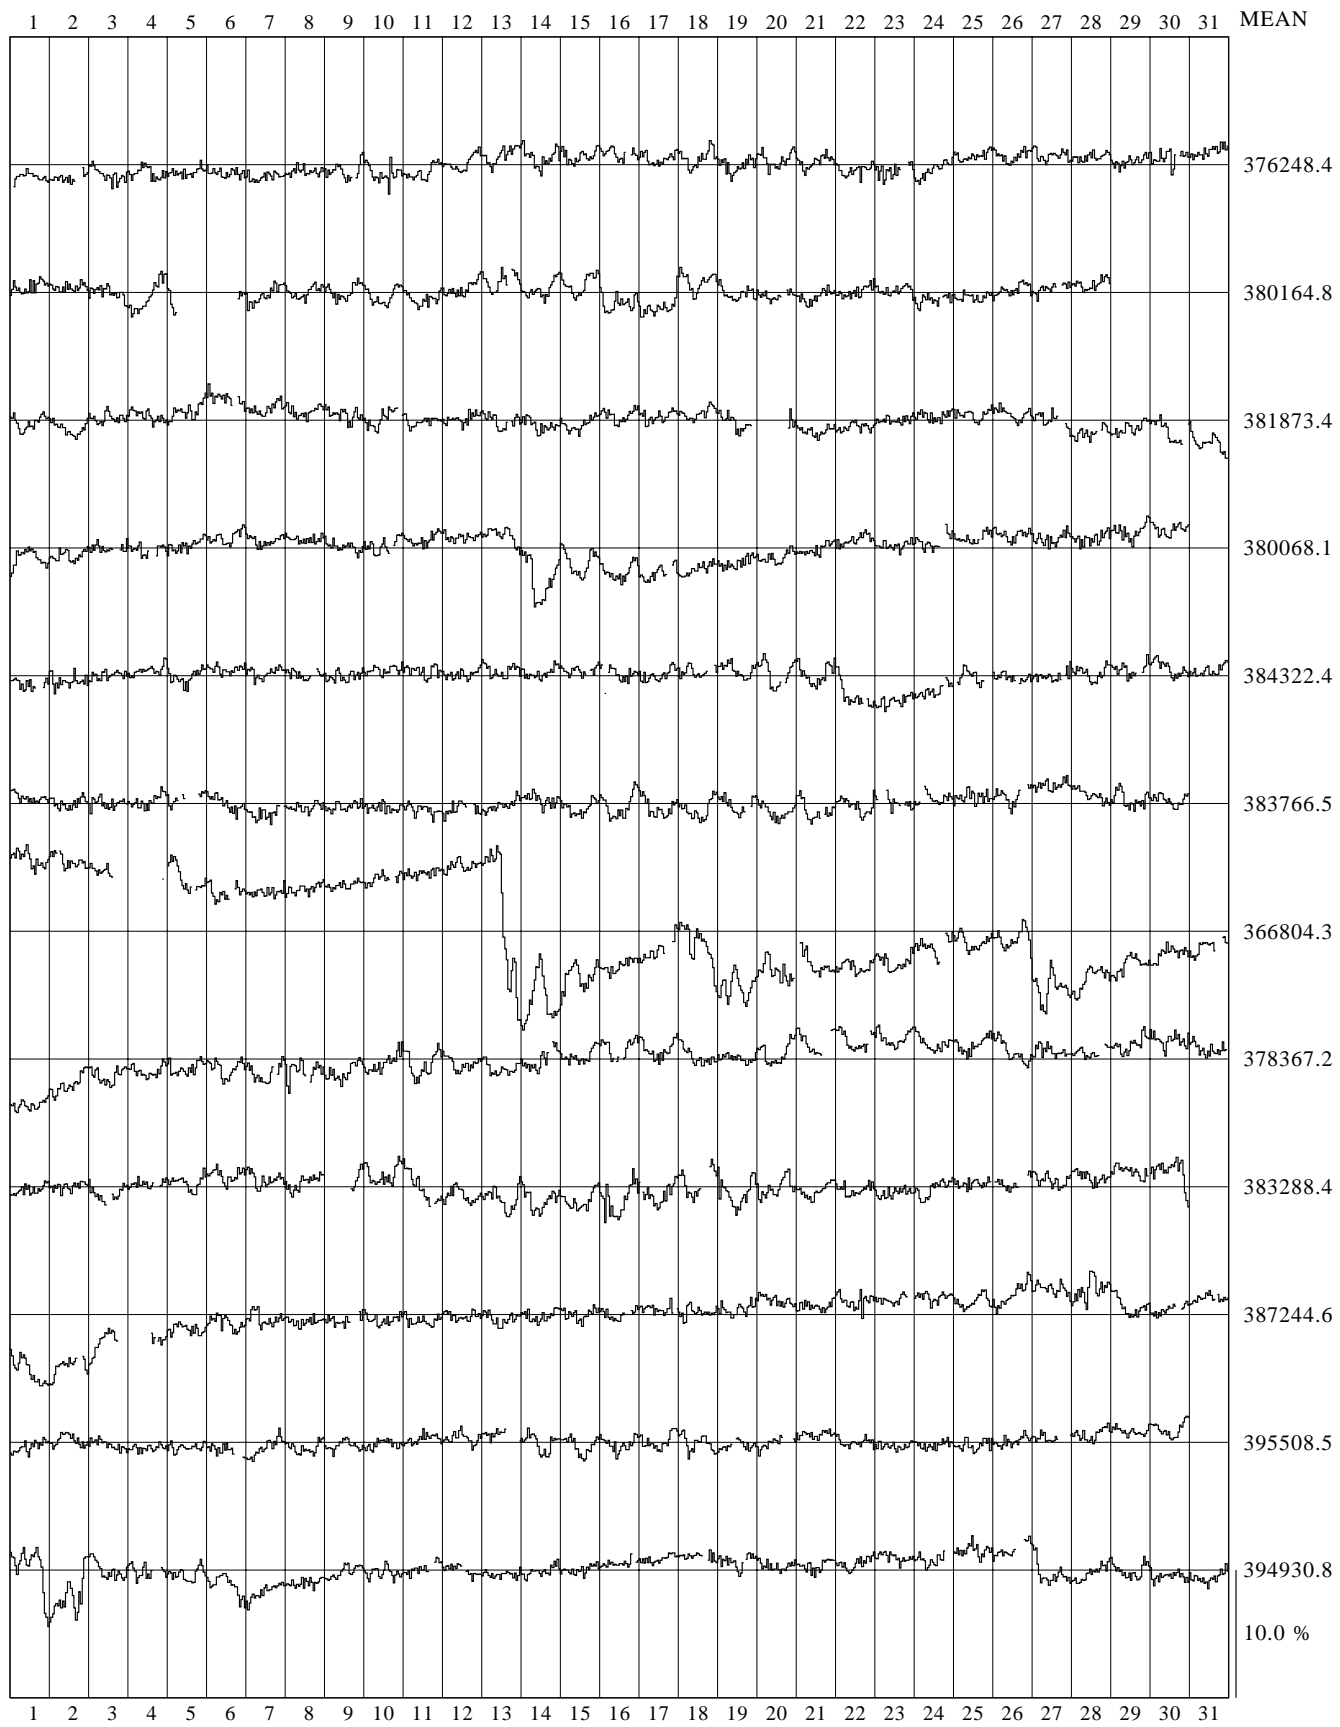

CLIMAX N PCSA NEUTRON MONITOR 1961

10.0 %
382715.6