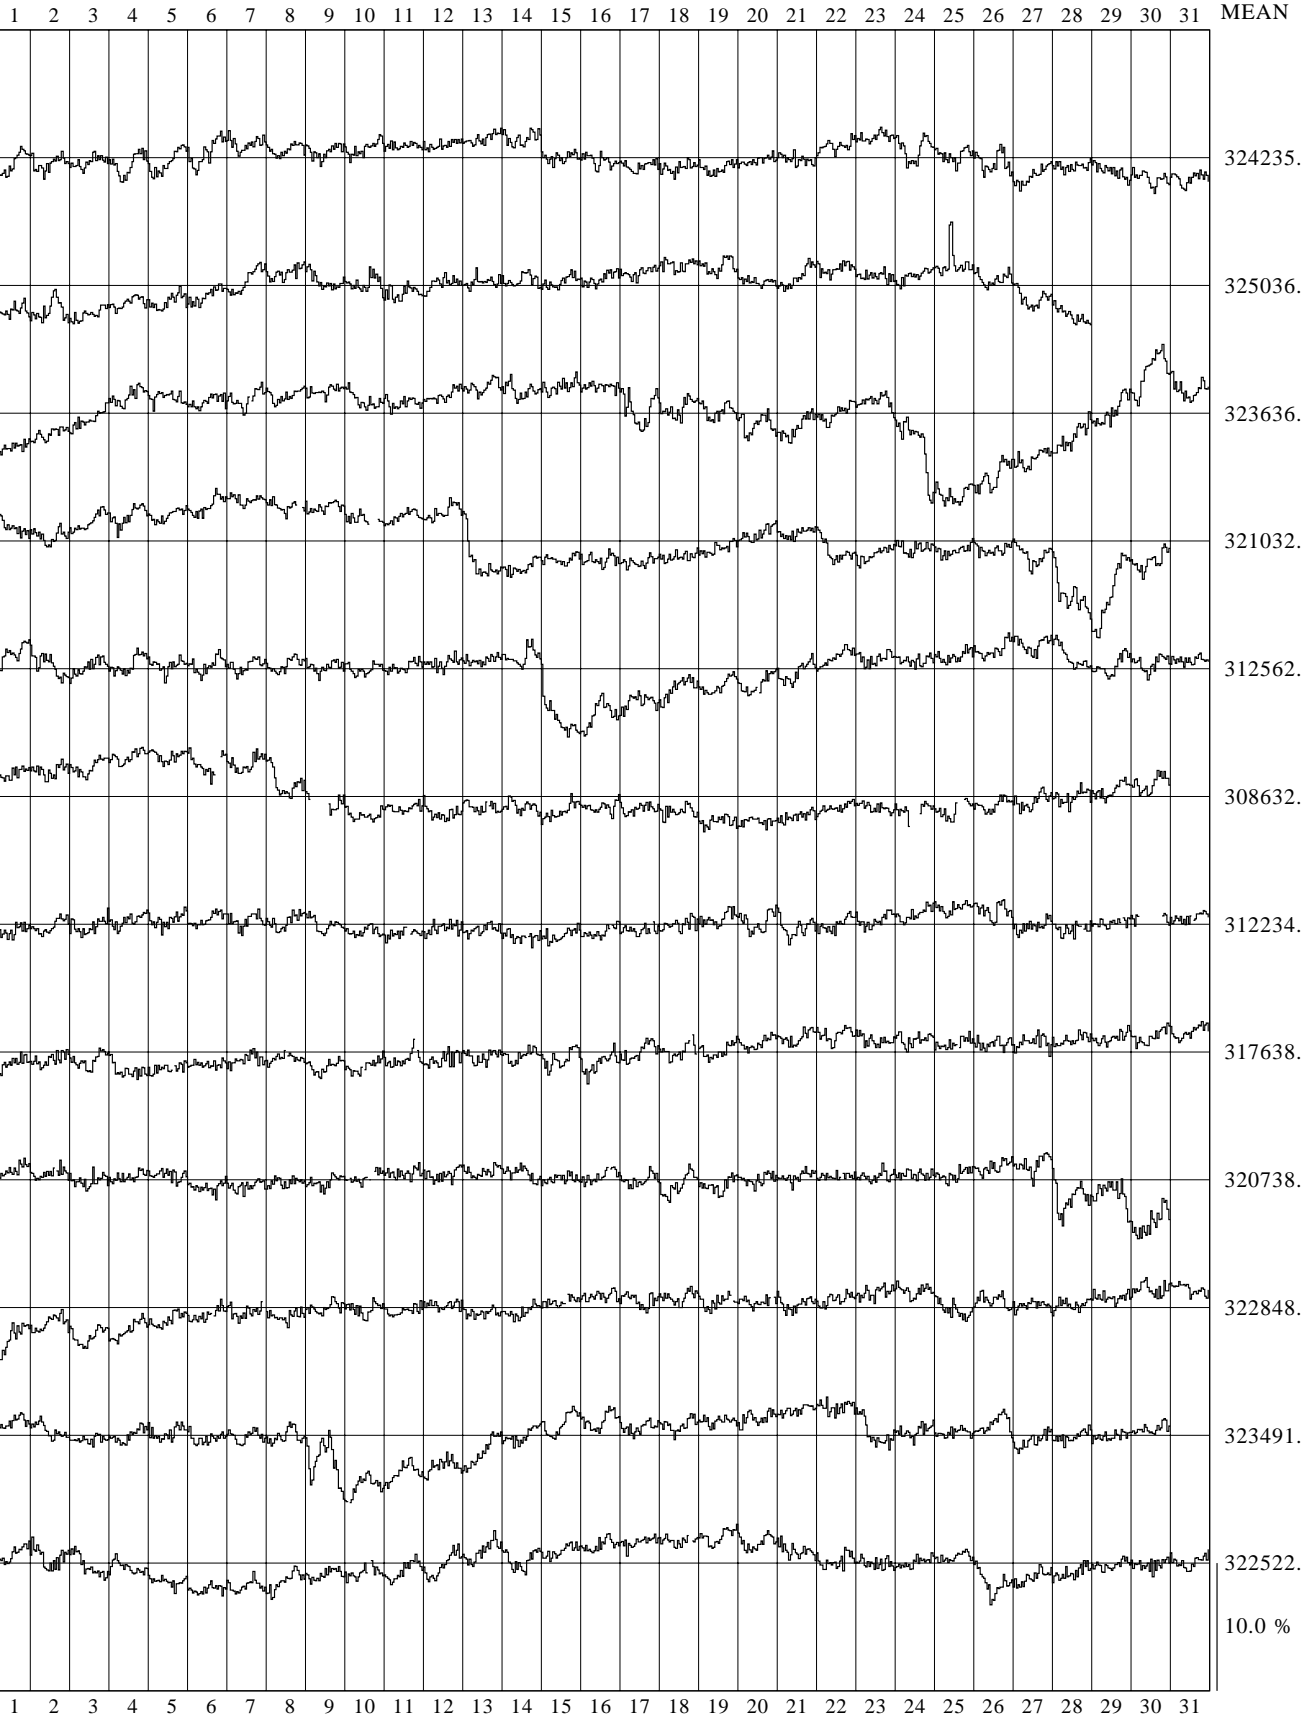

SWARTH N64 PCSA

NEUTRON MONITOR

1969

10.0 %

319550.7