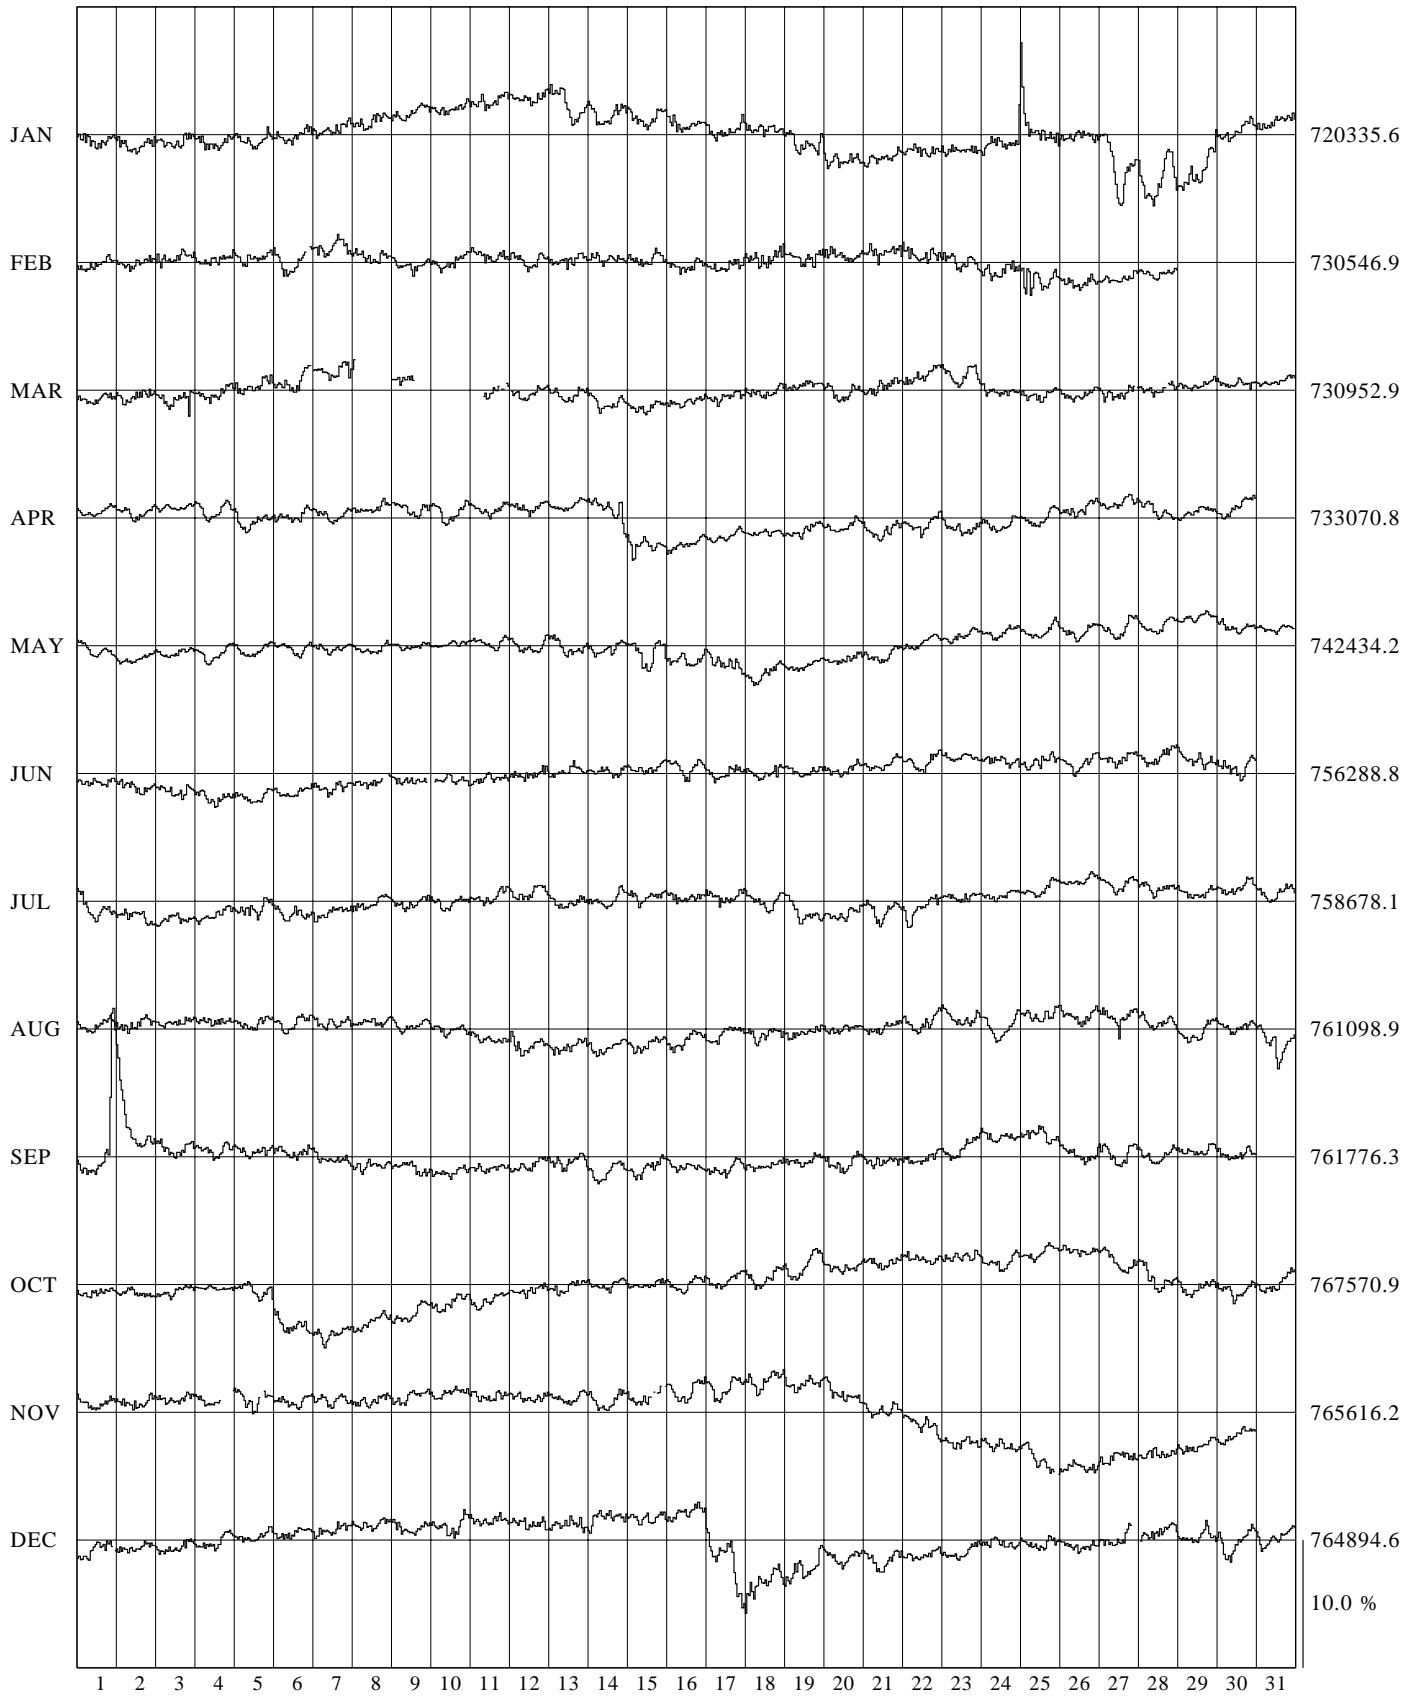

CHURCH N64 PCSA

NEUTRON MONITOR

1971

1 2 3 4 5 6 7 8 9 10 11 12 13 14 15 16 17 18 19 20 21 22 23 24 25 26 27 28 29 30 31 MEAN

10.0 %

749438.7