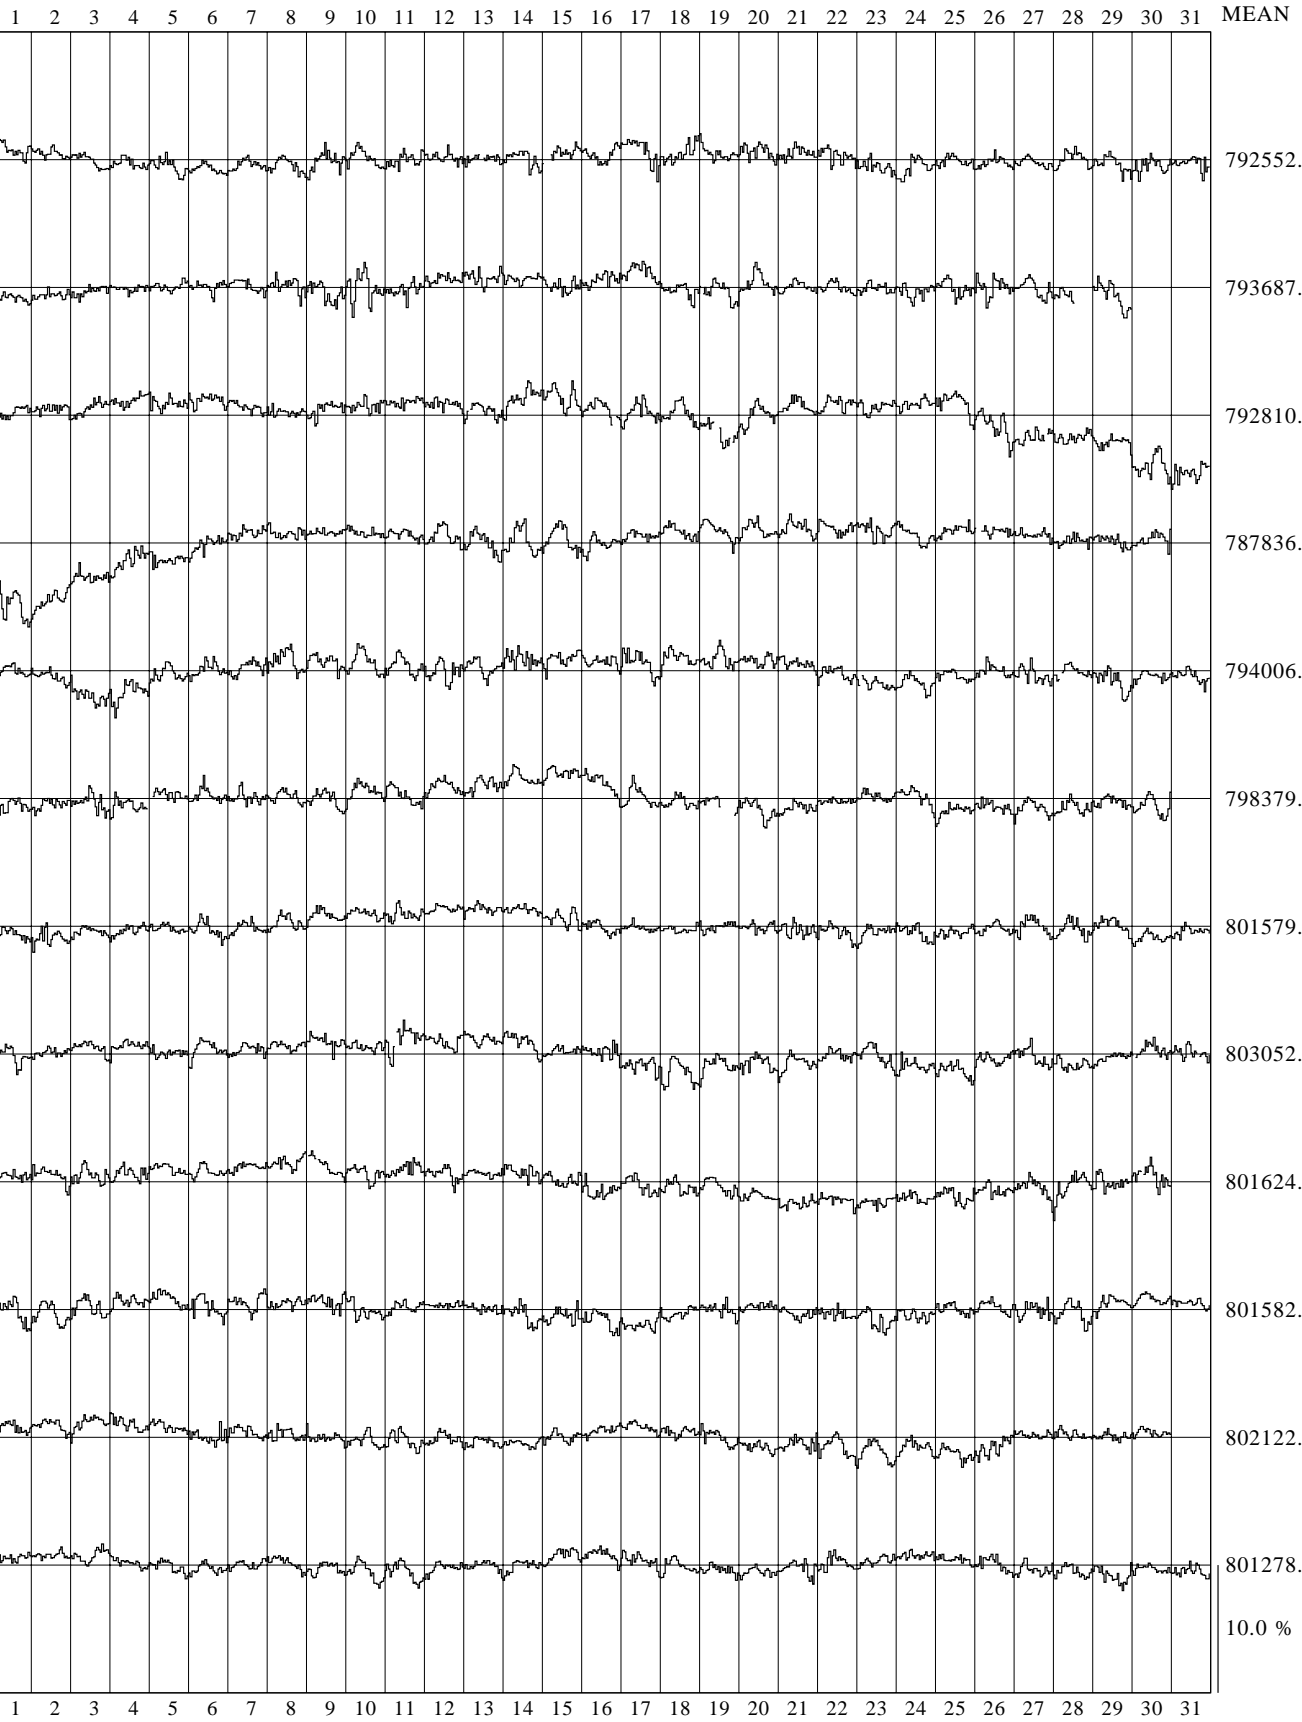

KERGUE N64 PCSA

NEUTRON MONITOR

1976

10.0 %

797542.8