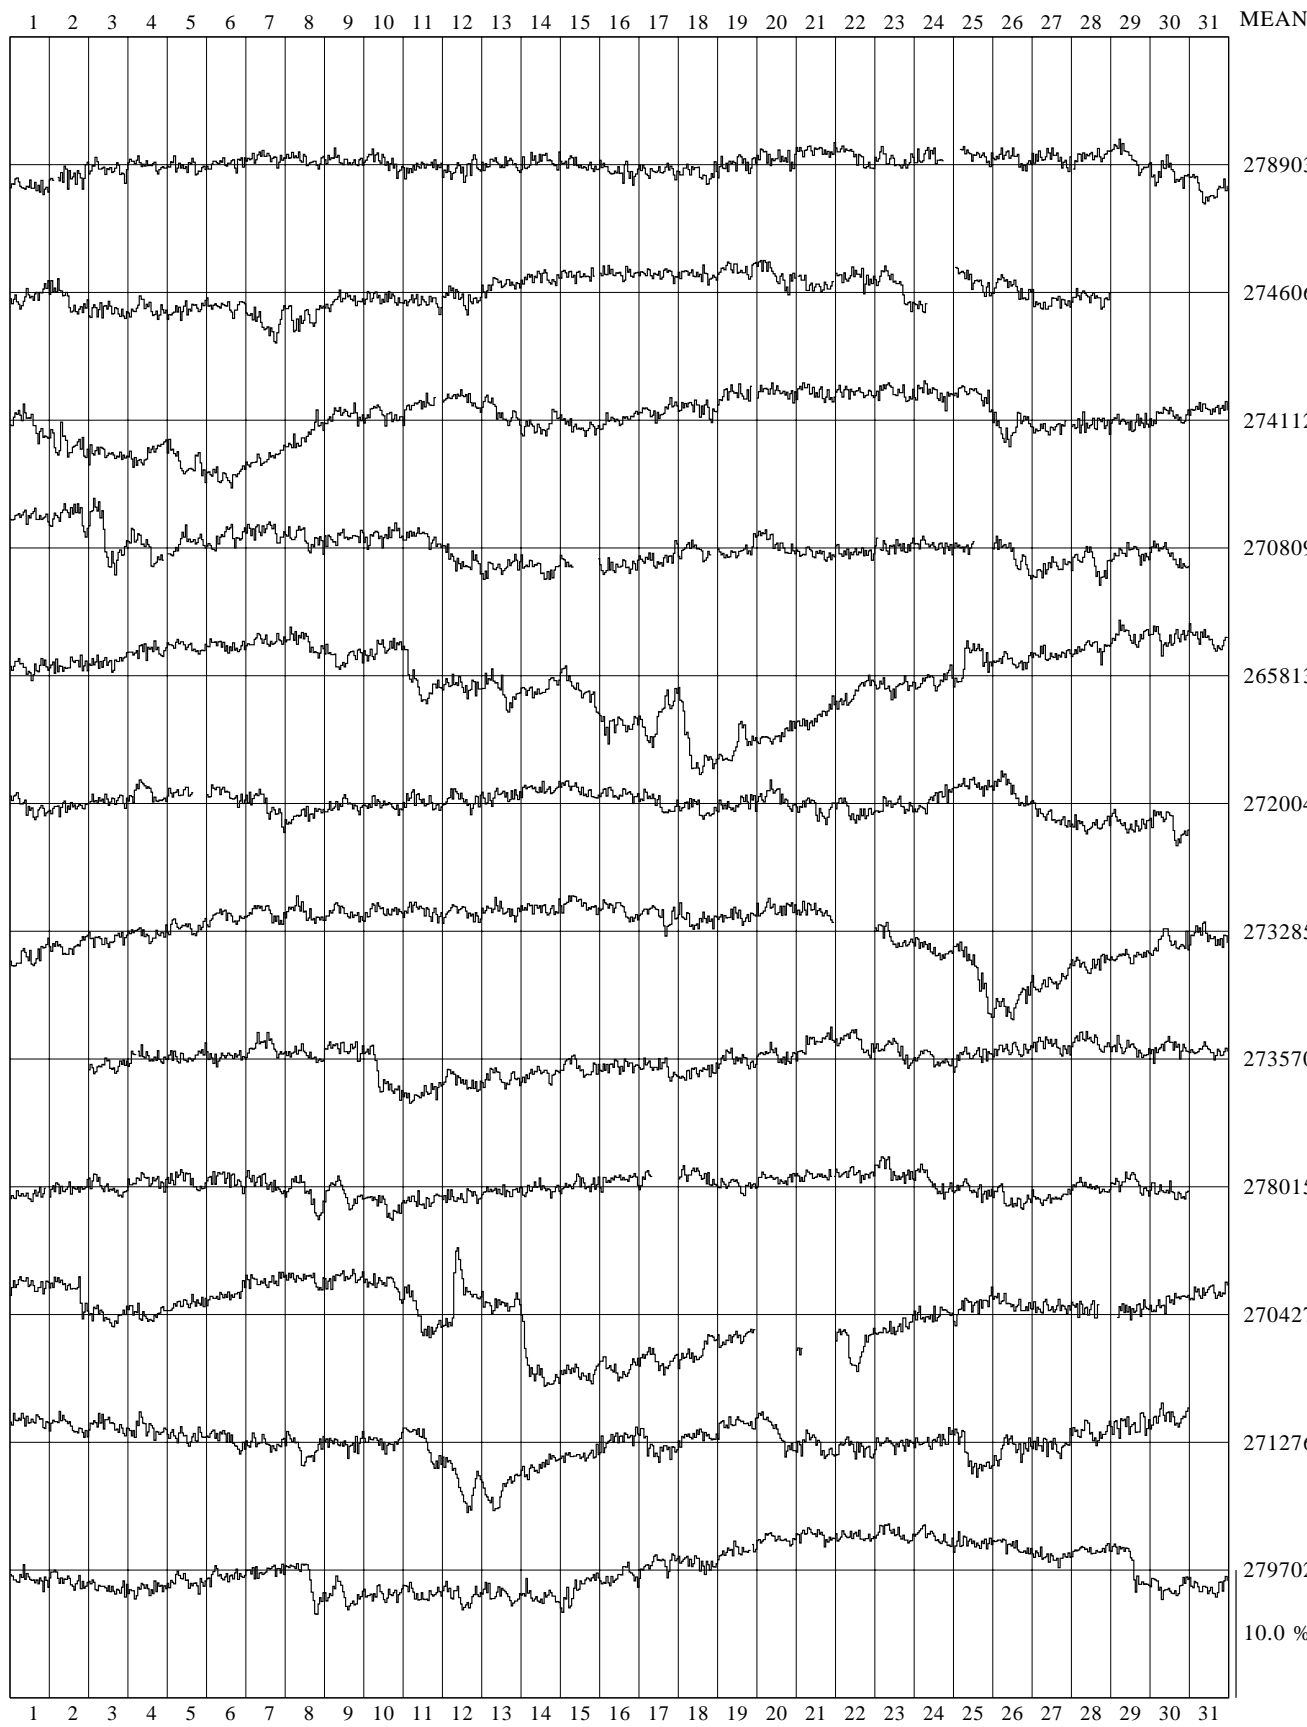

TIXIE N64 PCSA NEUTRON MONITOR 1981

10.0 %
273543.9