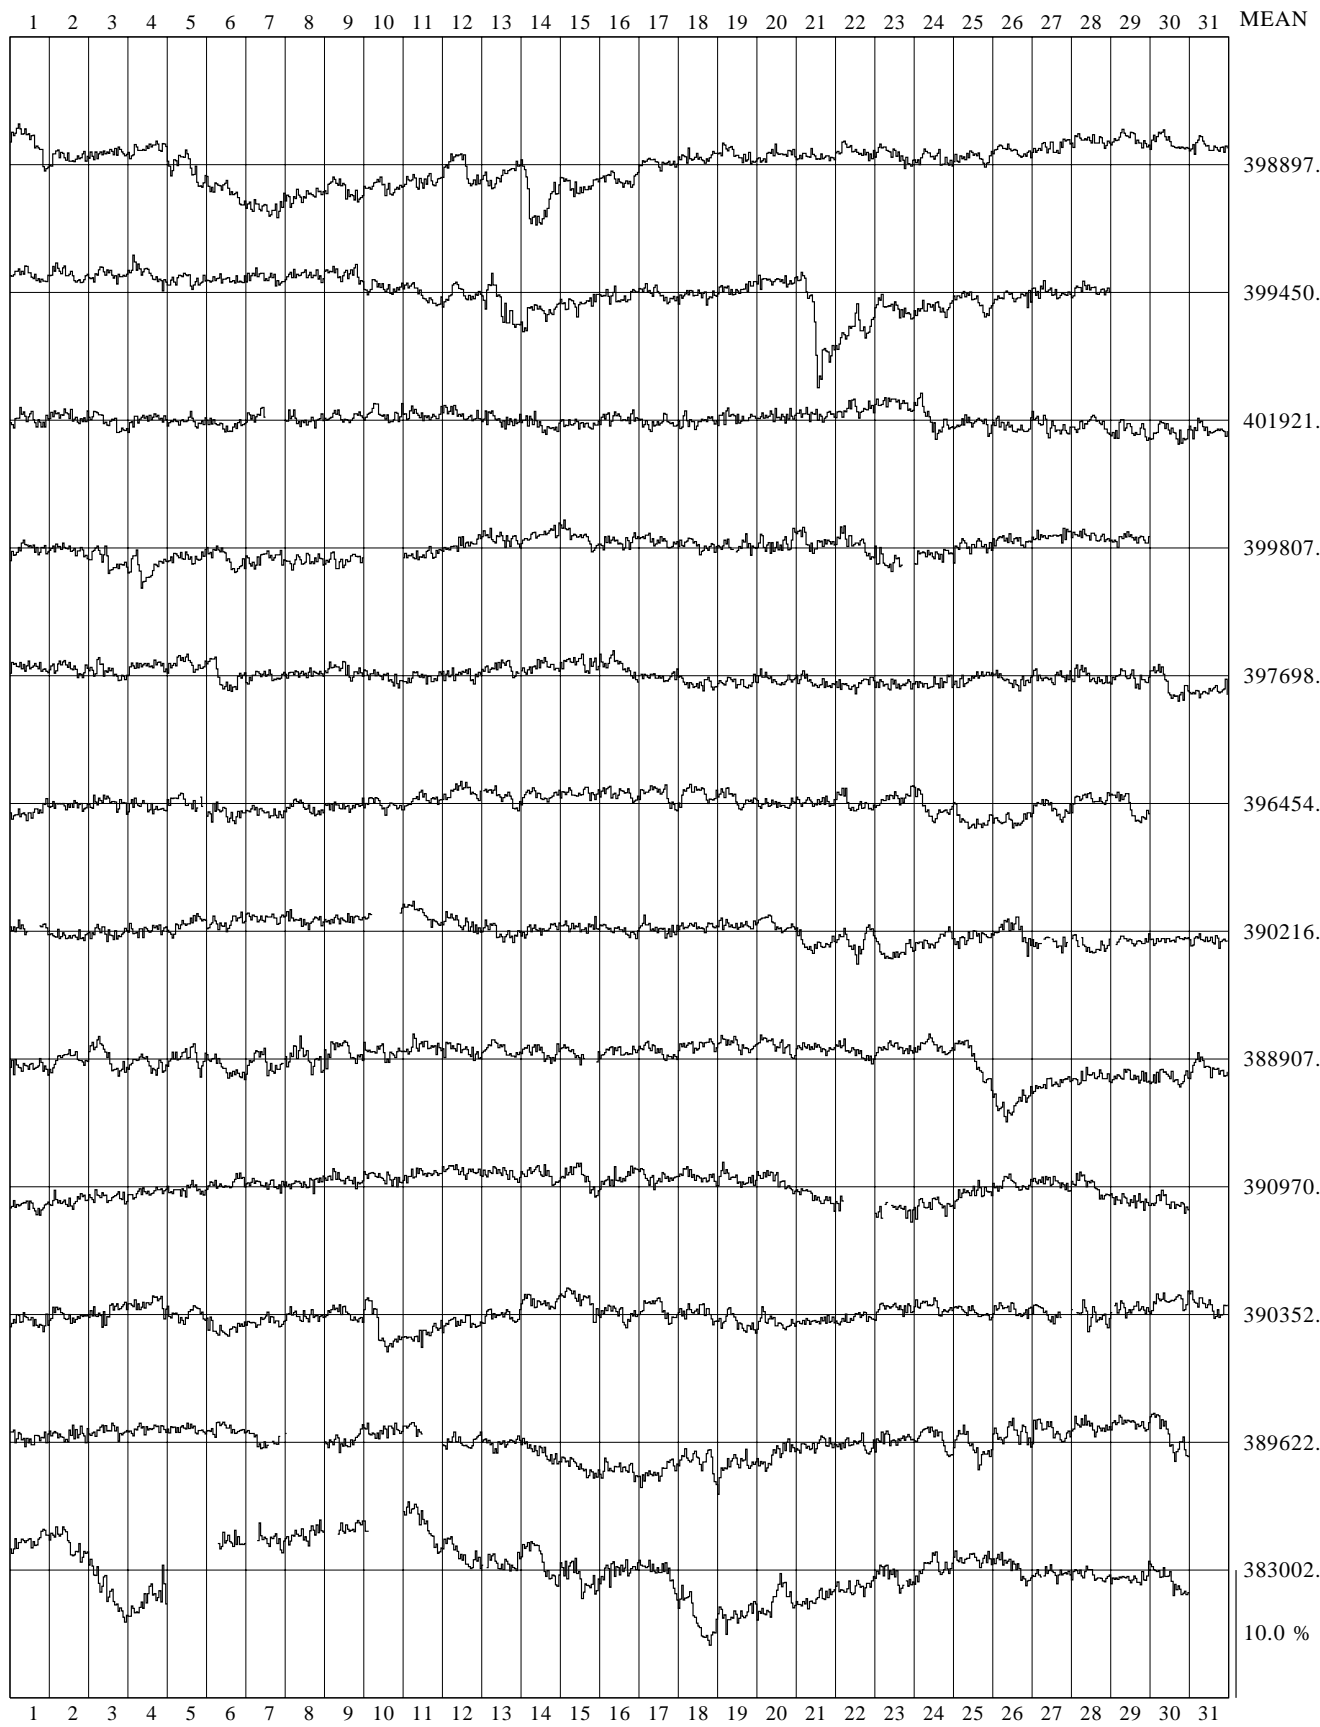

TIXIE N64 PCSA NEUTRON MONITOR 1988

10.0 %

393941.9