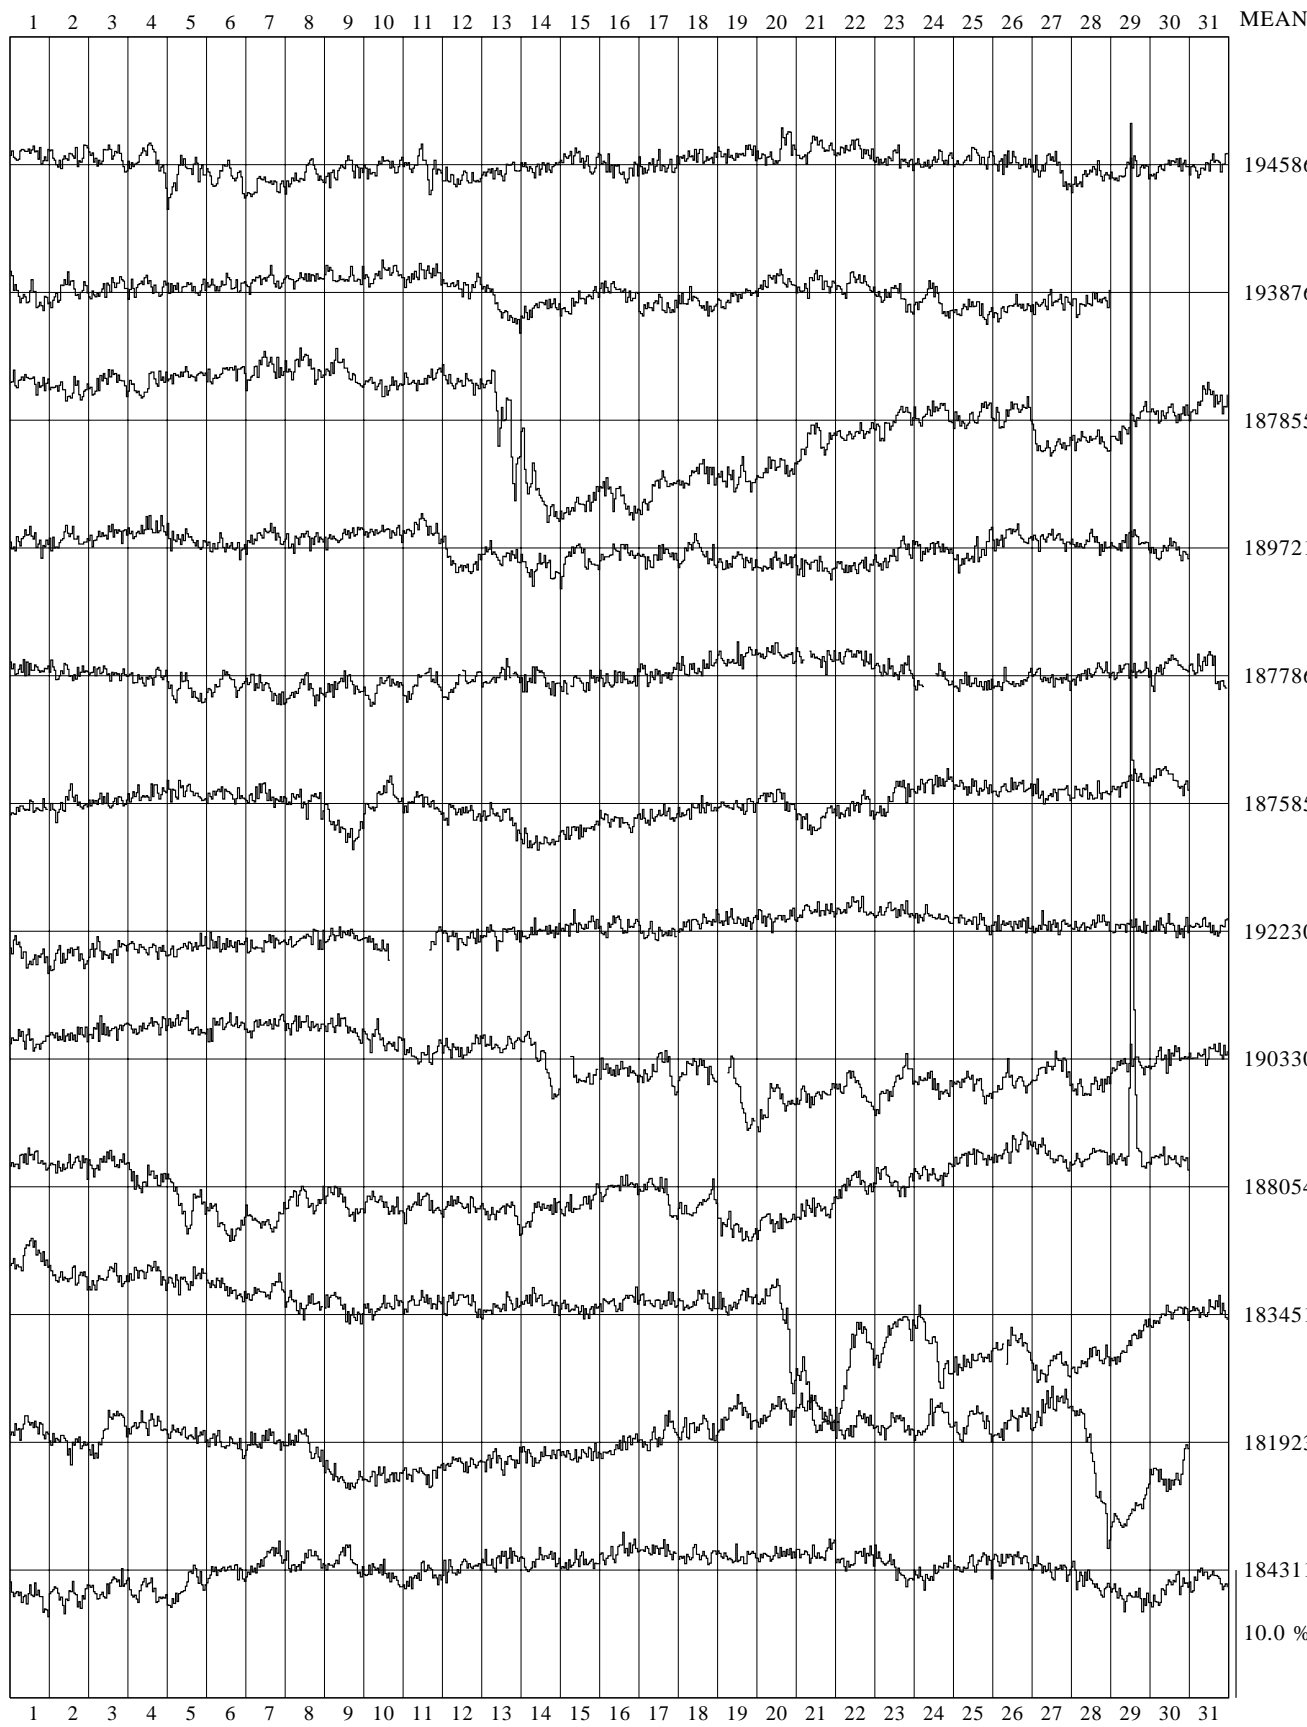

POTCHE N PCSA NEUTRON MONITOR 1989

10.0 %
188476.1