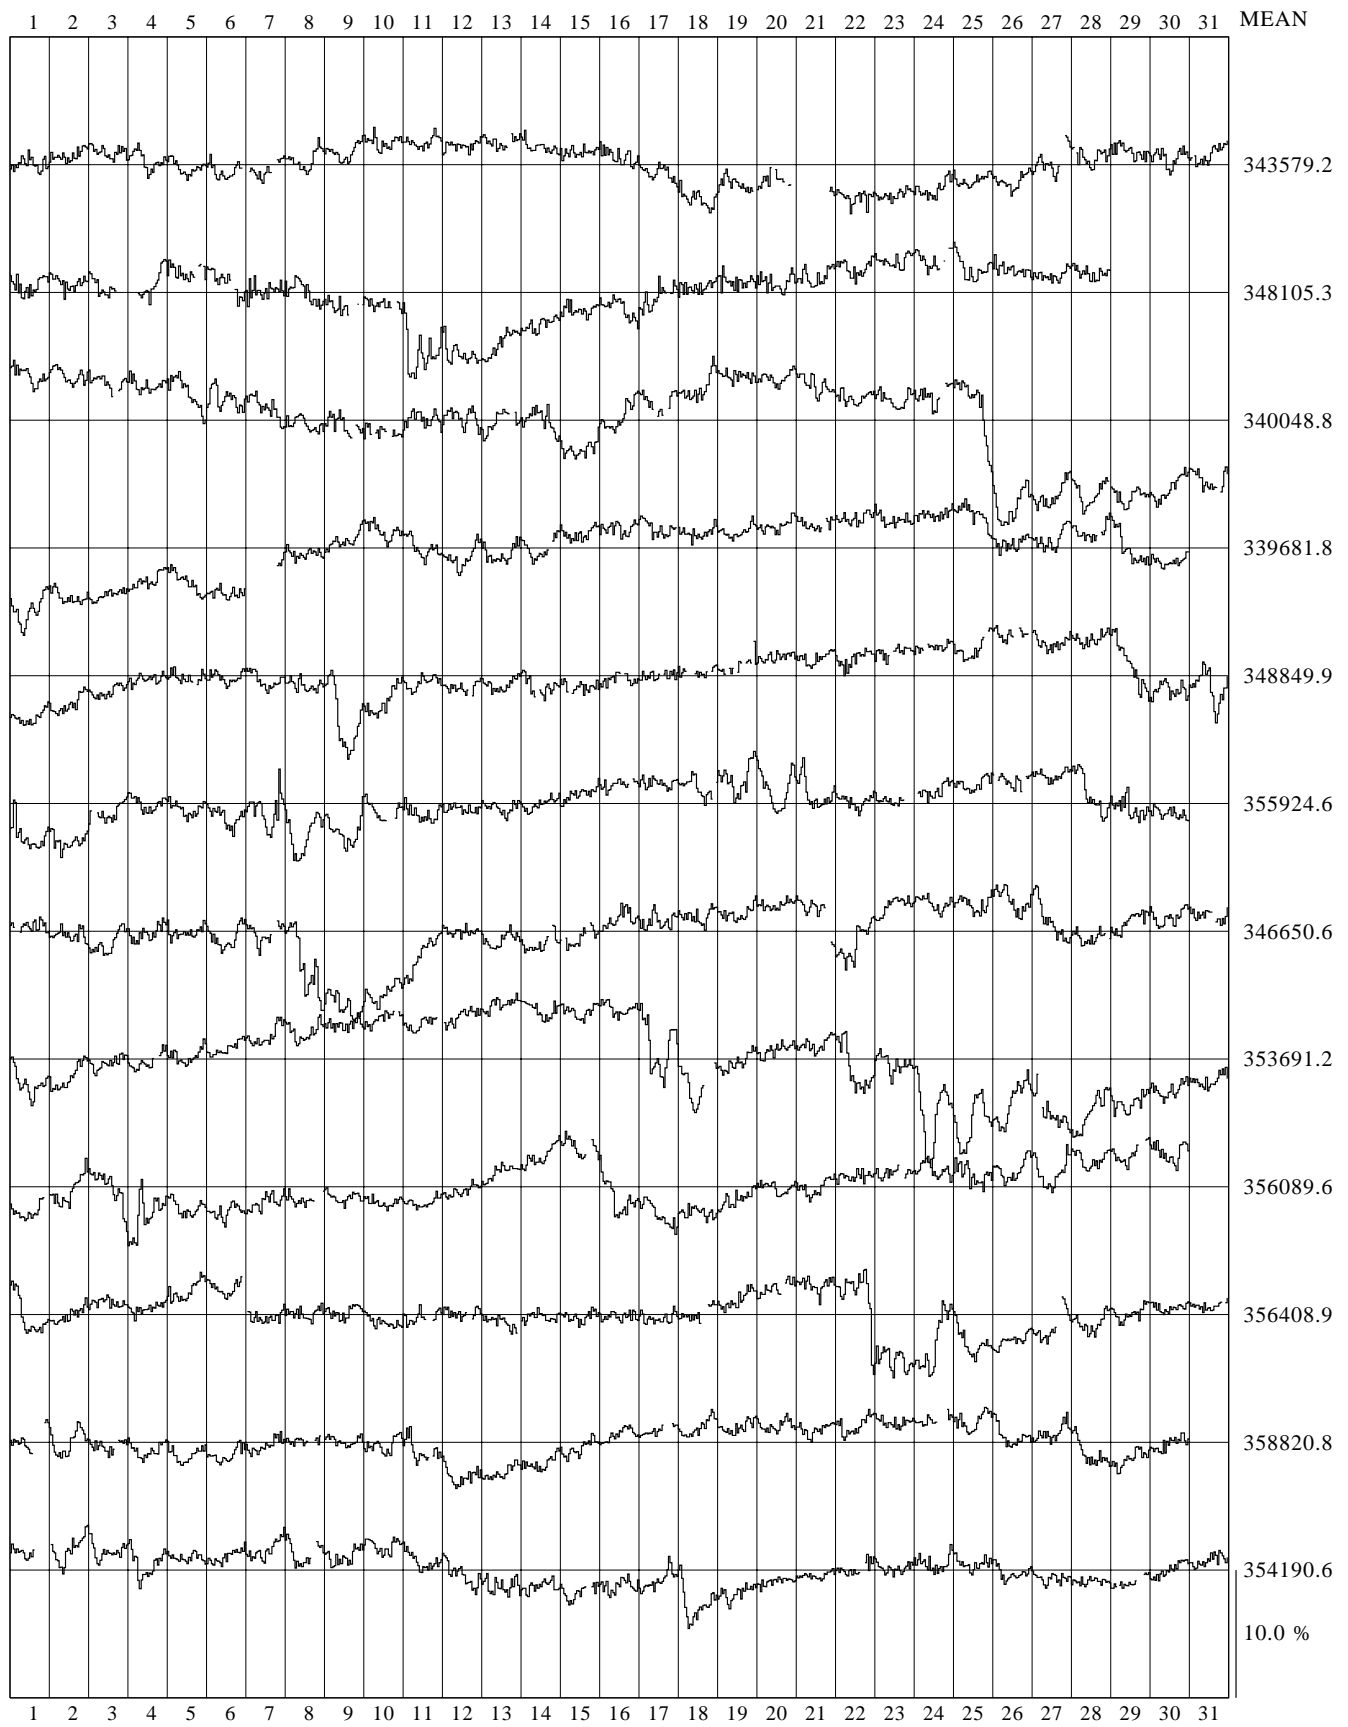

CLIMAX N PCSA NEUTRON MONITOR 1958

10.0 %  
350170.1