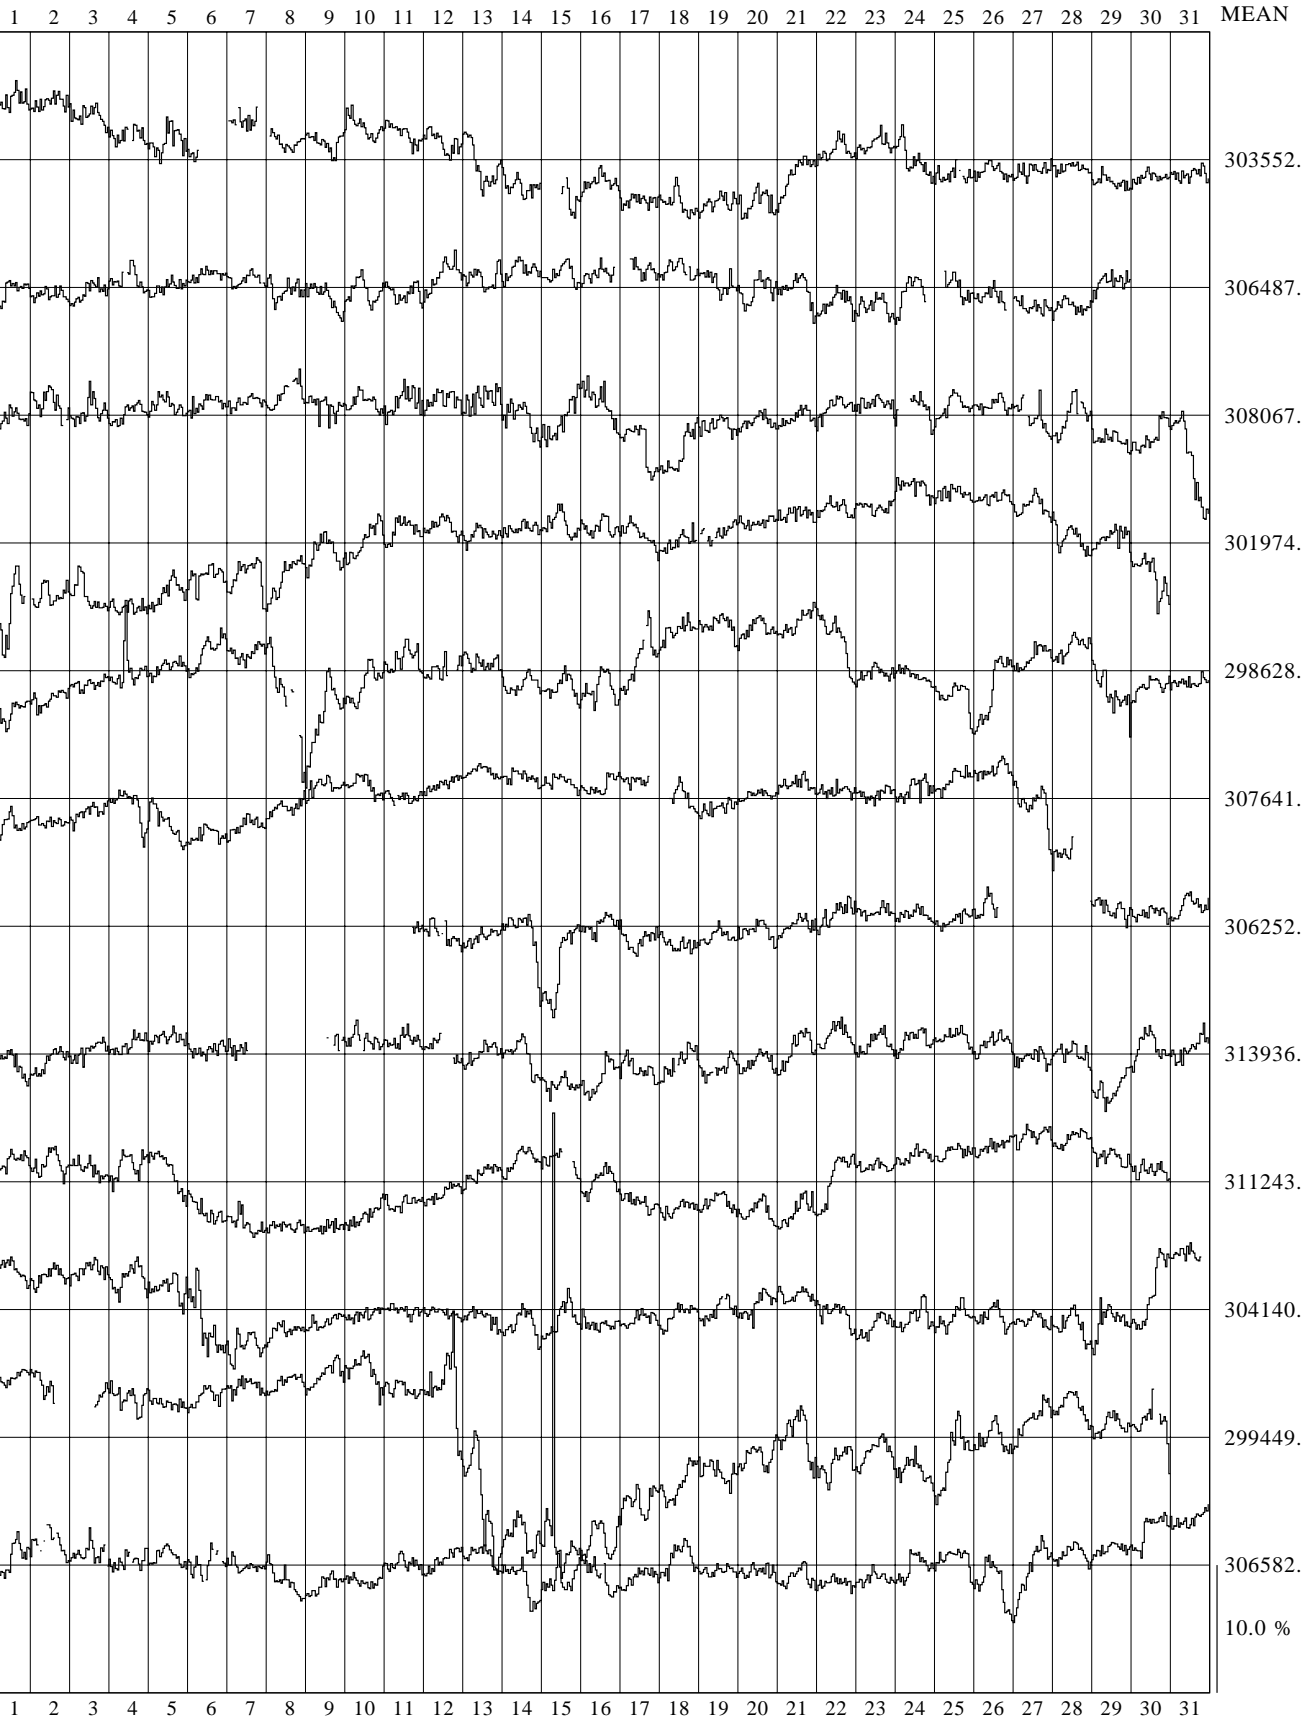

JUNGR N PCSA NEUTRON MONITOR 1960

10.0 %

305663.0