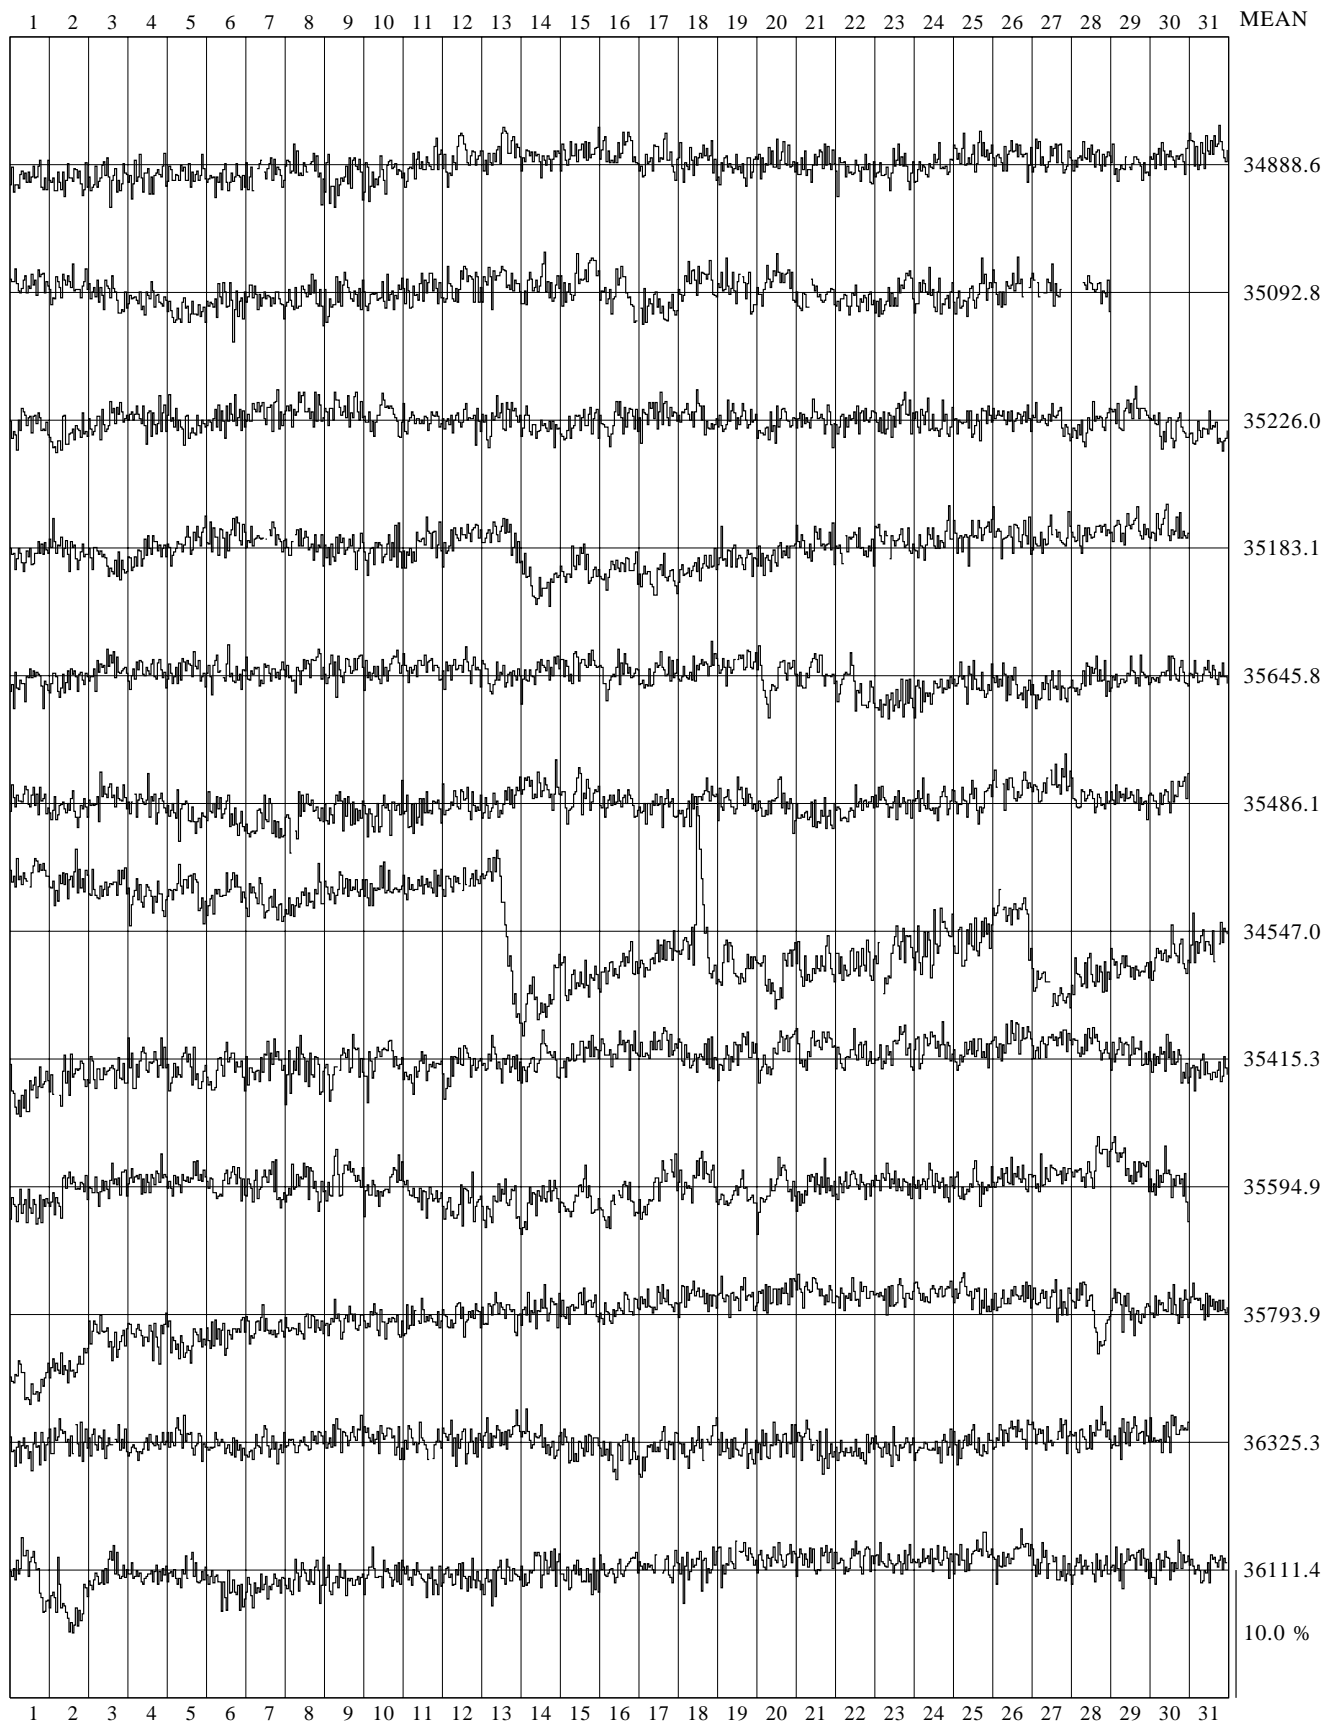

MAWSON PCSA NEUTRON MONITOR 1961

10.0 %  
35442.5