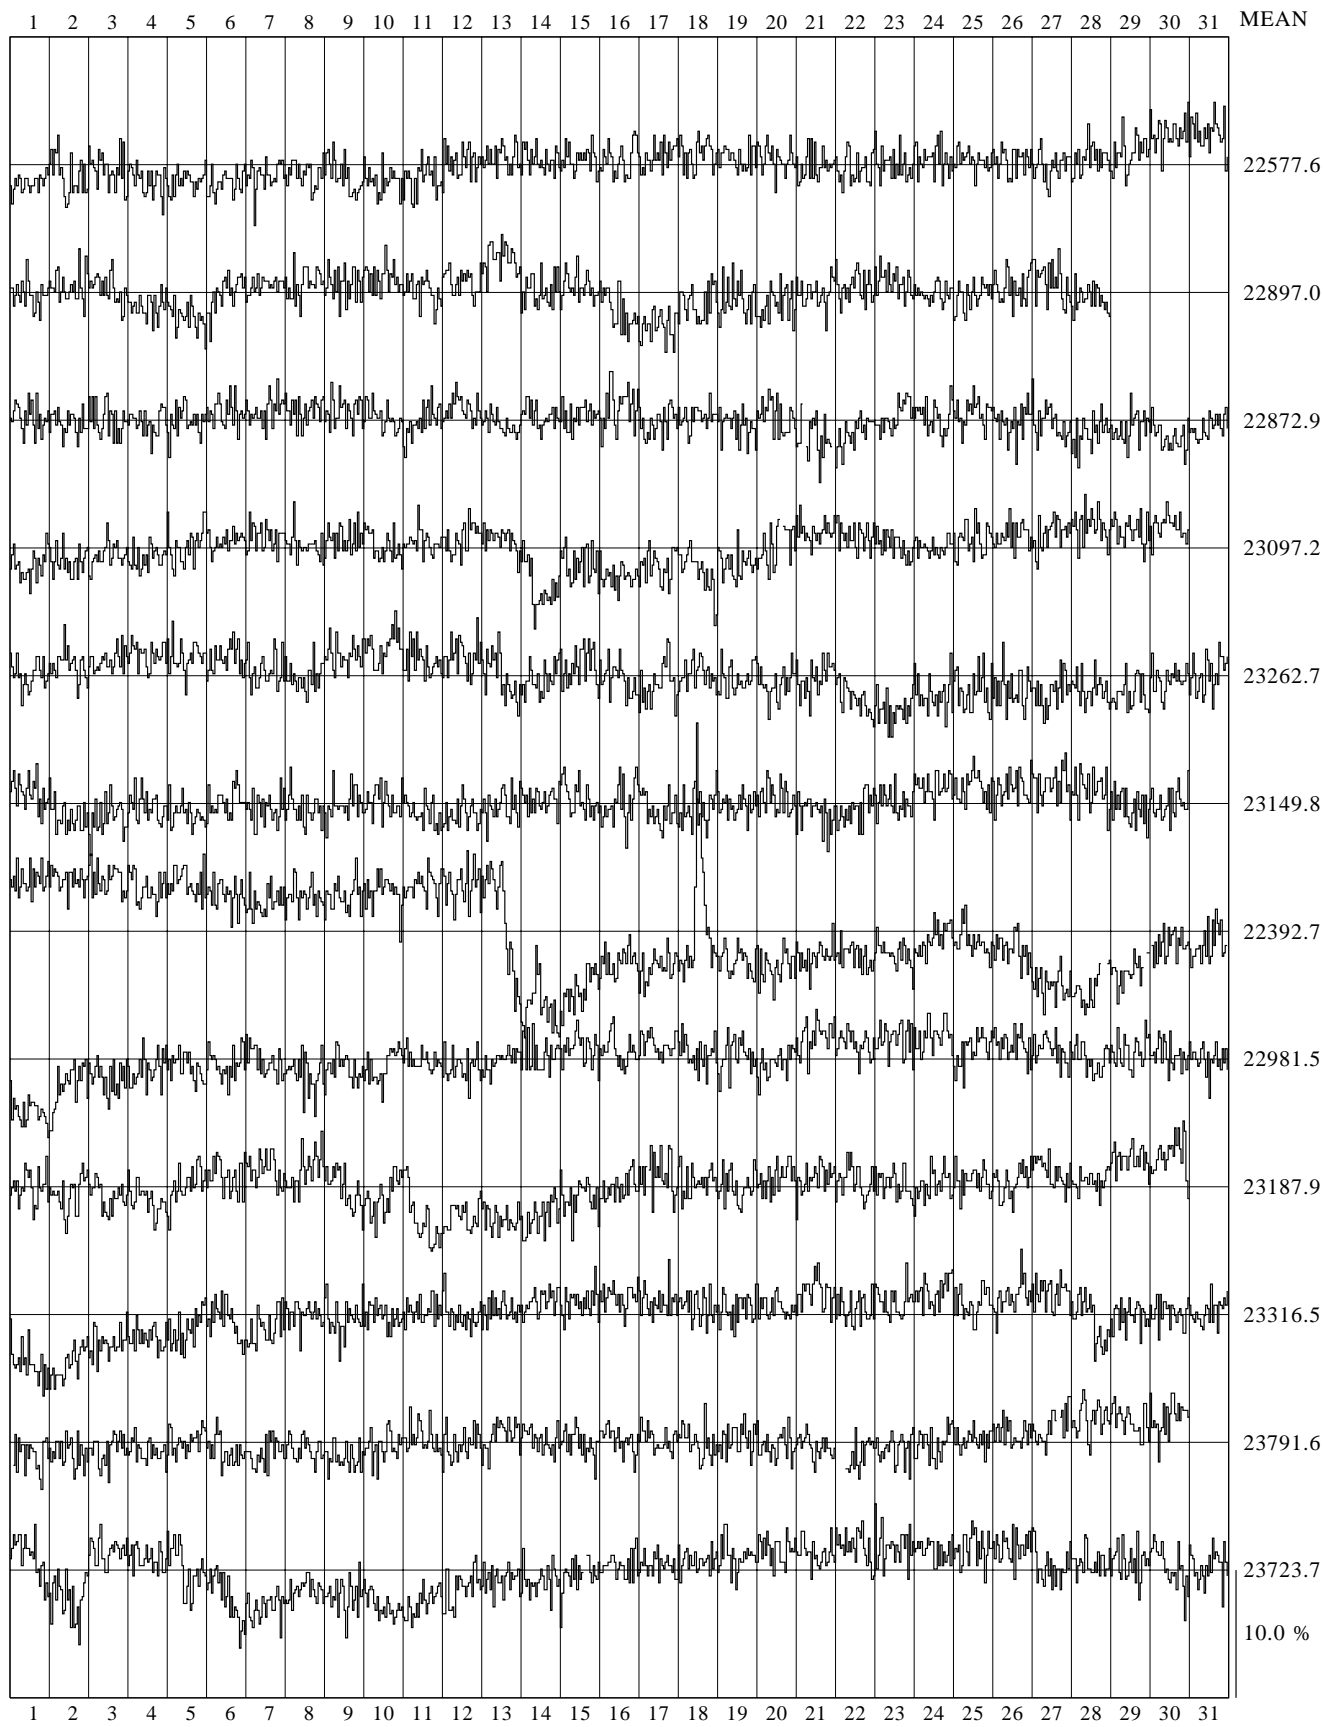

MCMURDN PCSA NEUTRON MONITOR 1961

10.0 %  
23104.3