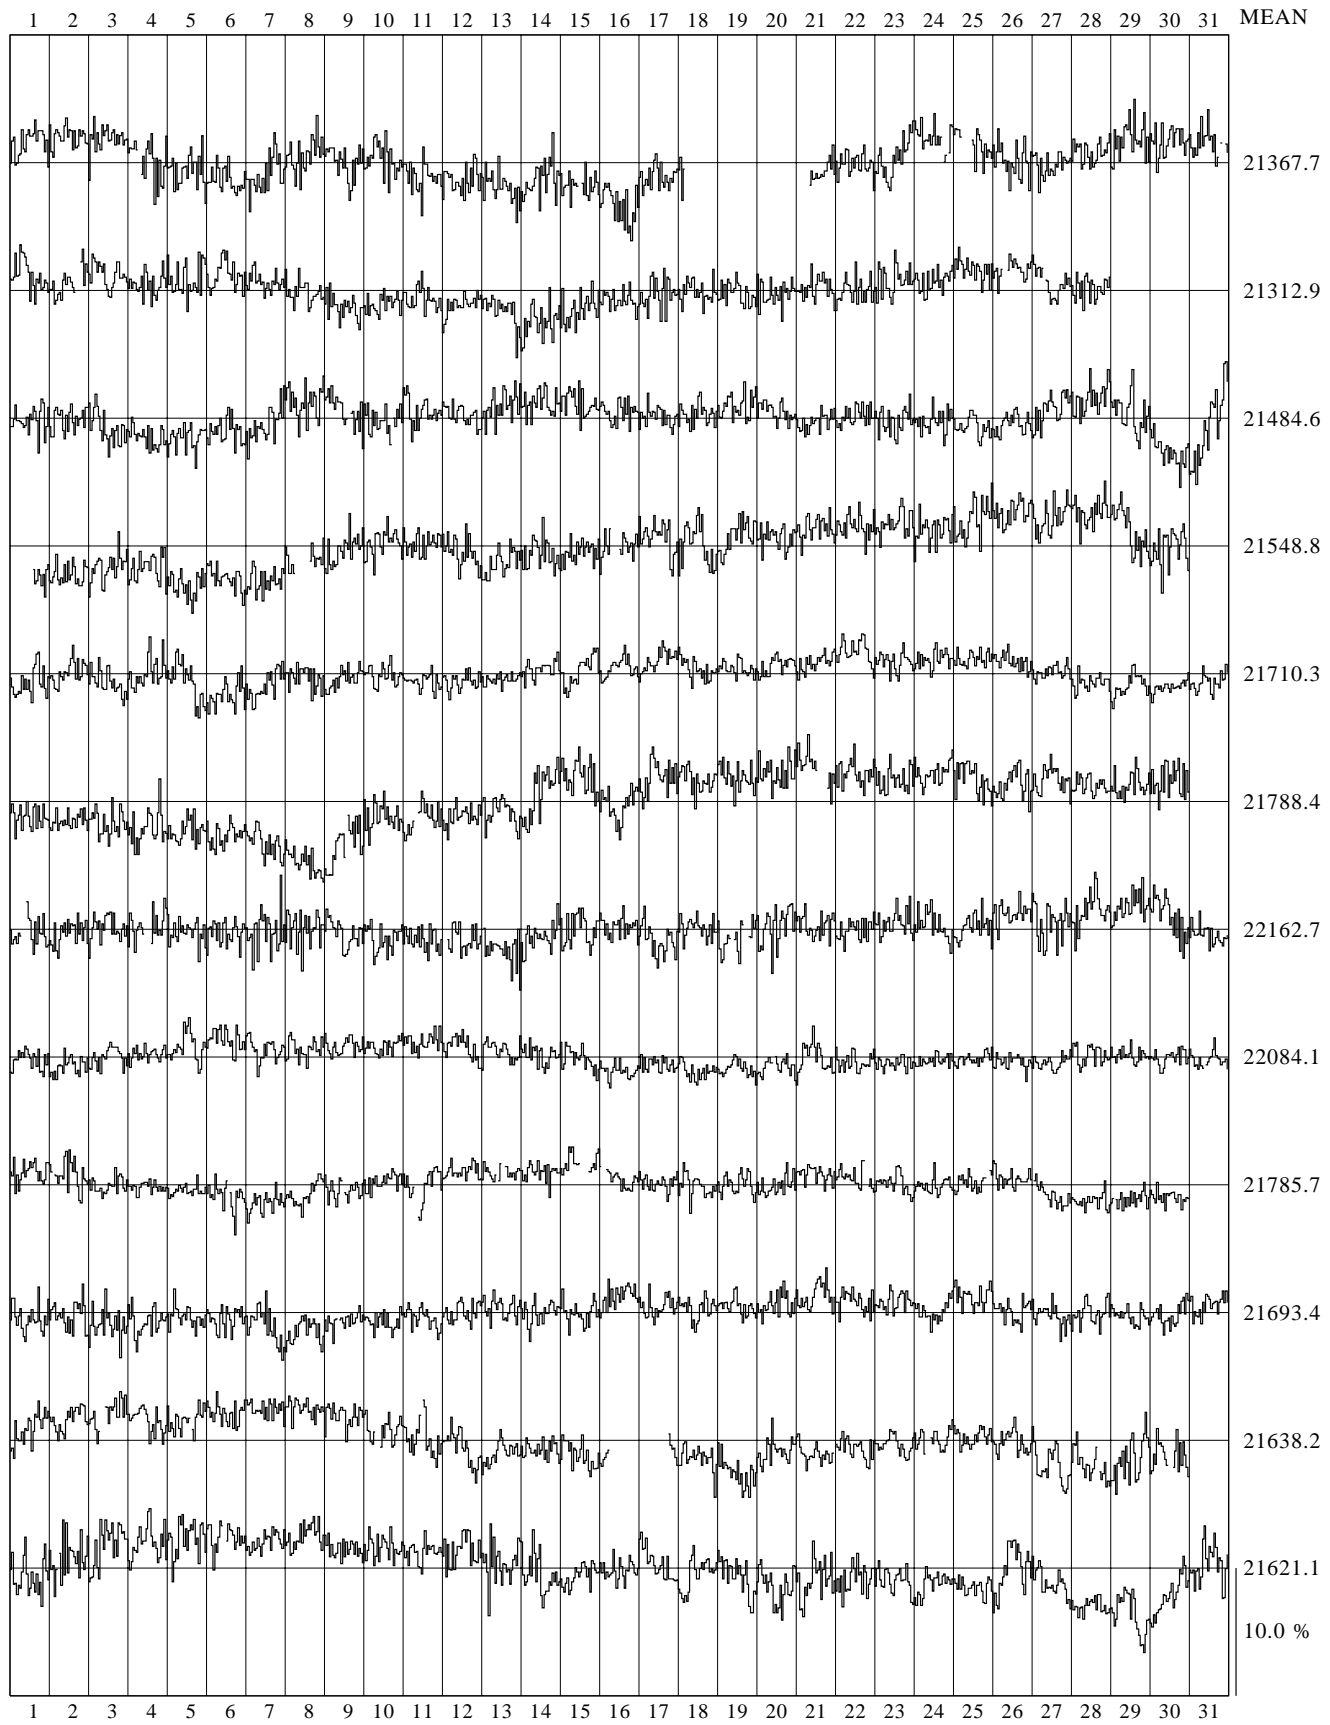

MOSCOW PCSA NEUTRON MONITOR 1965

21683.2