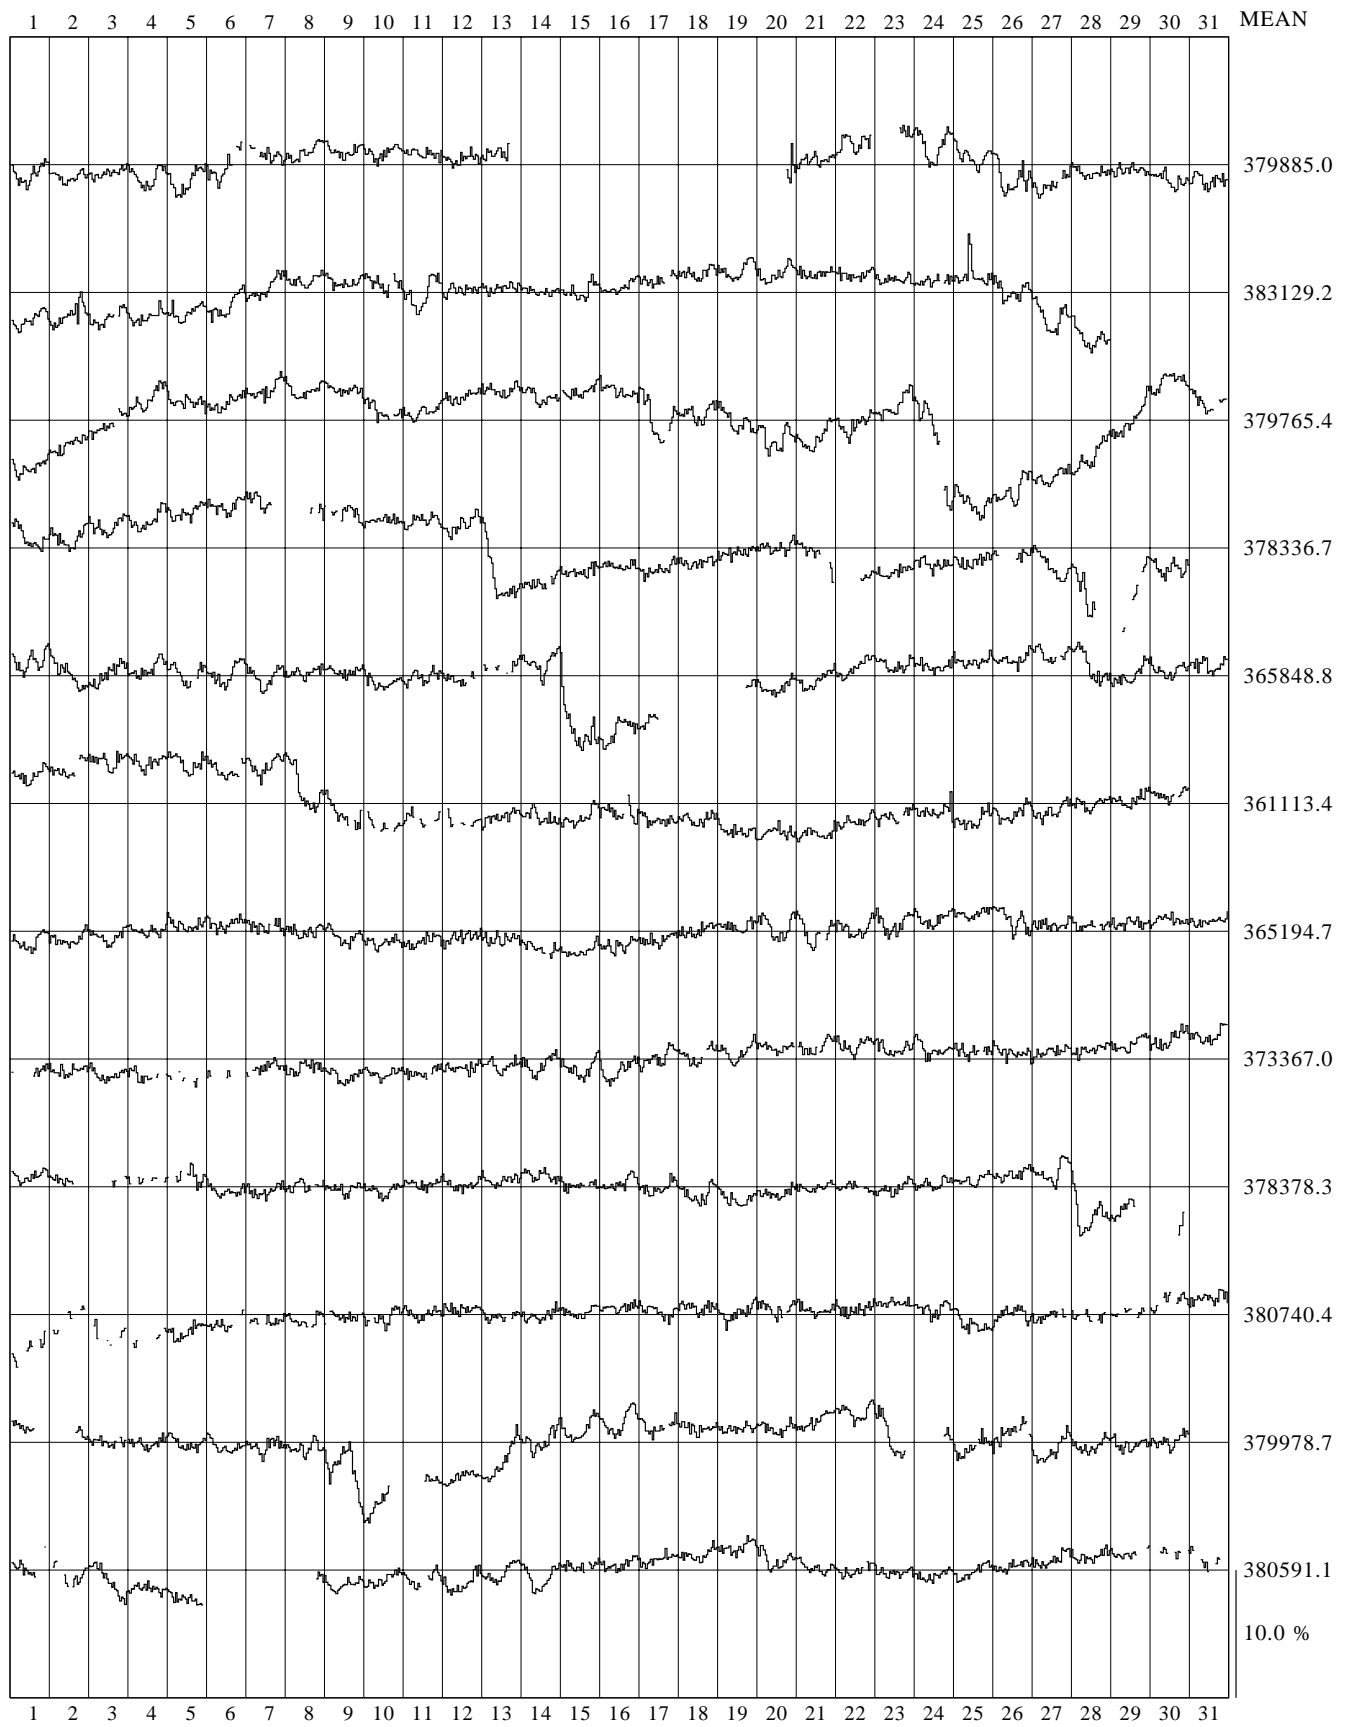

CLIMAX N PCSA NEUTRON MONITOR 1969

10.0 %
375527.4