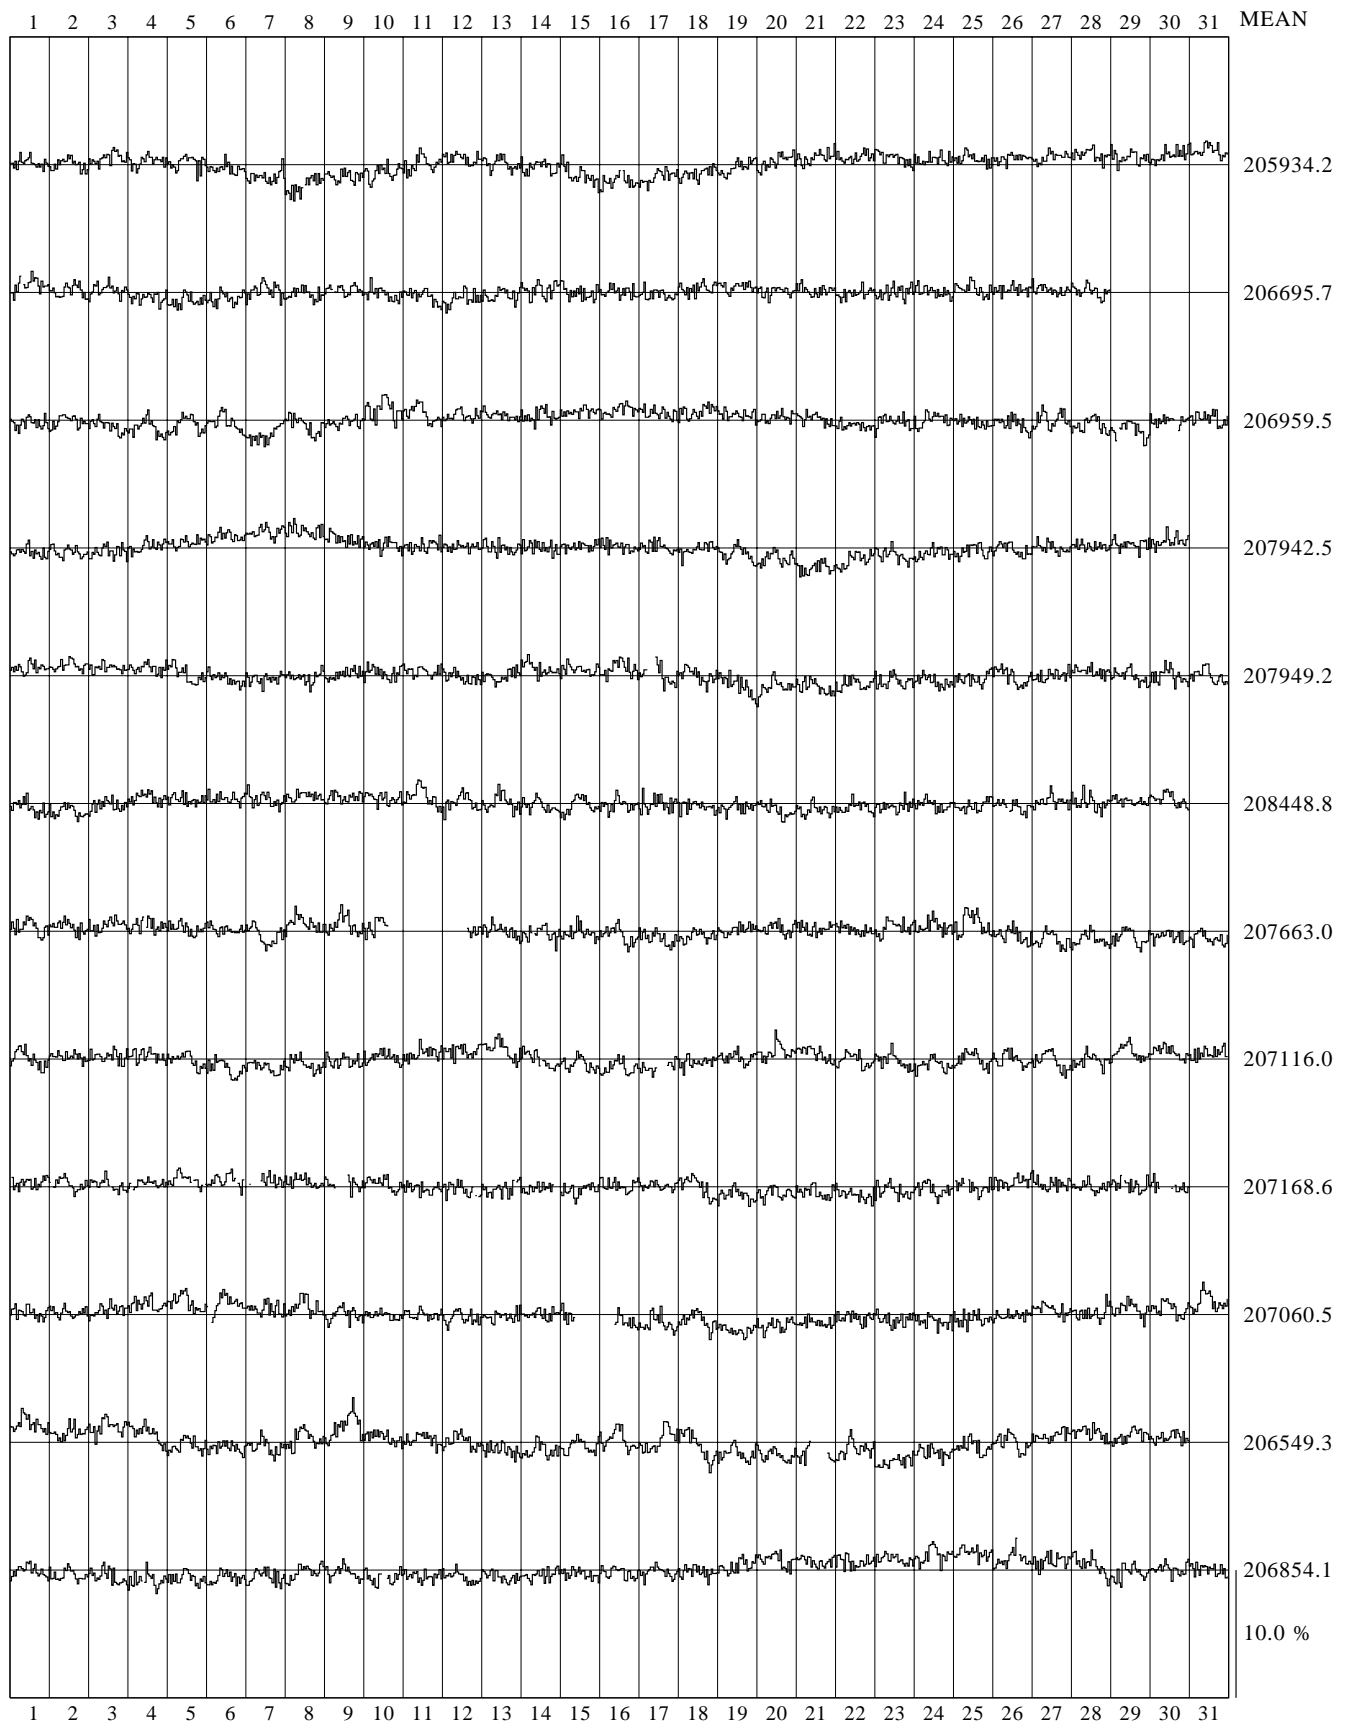

POTCHE N PCSA NEUTRON MONITOR 1975

207195.1