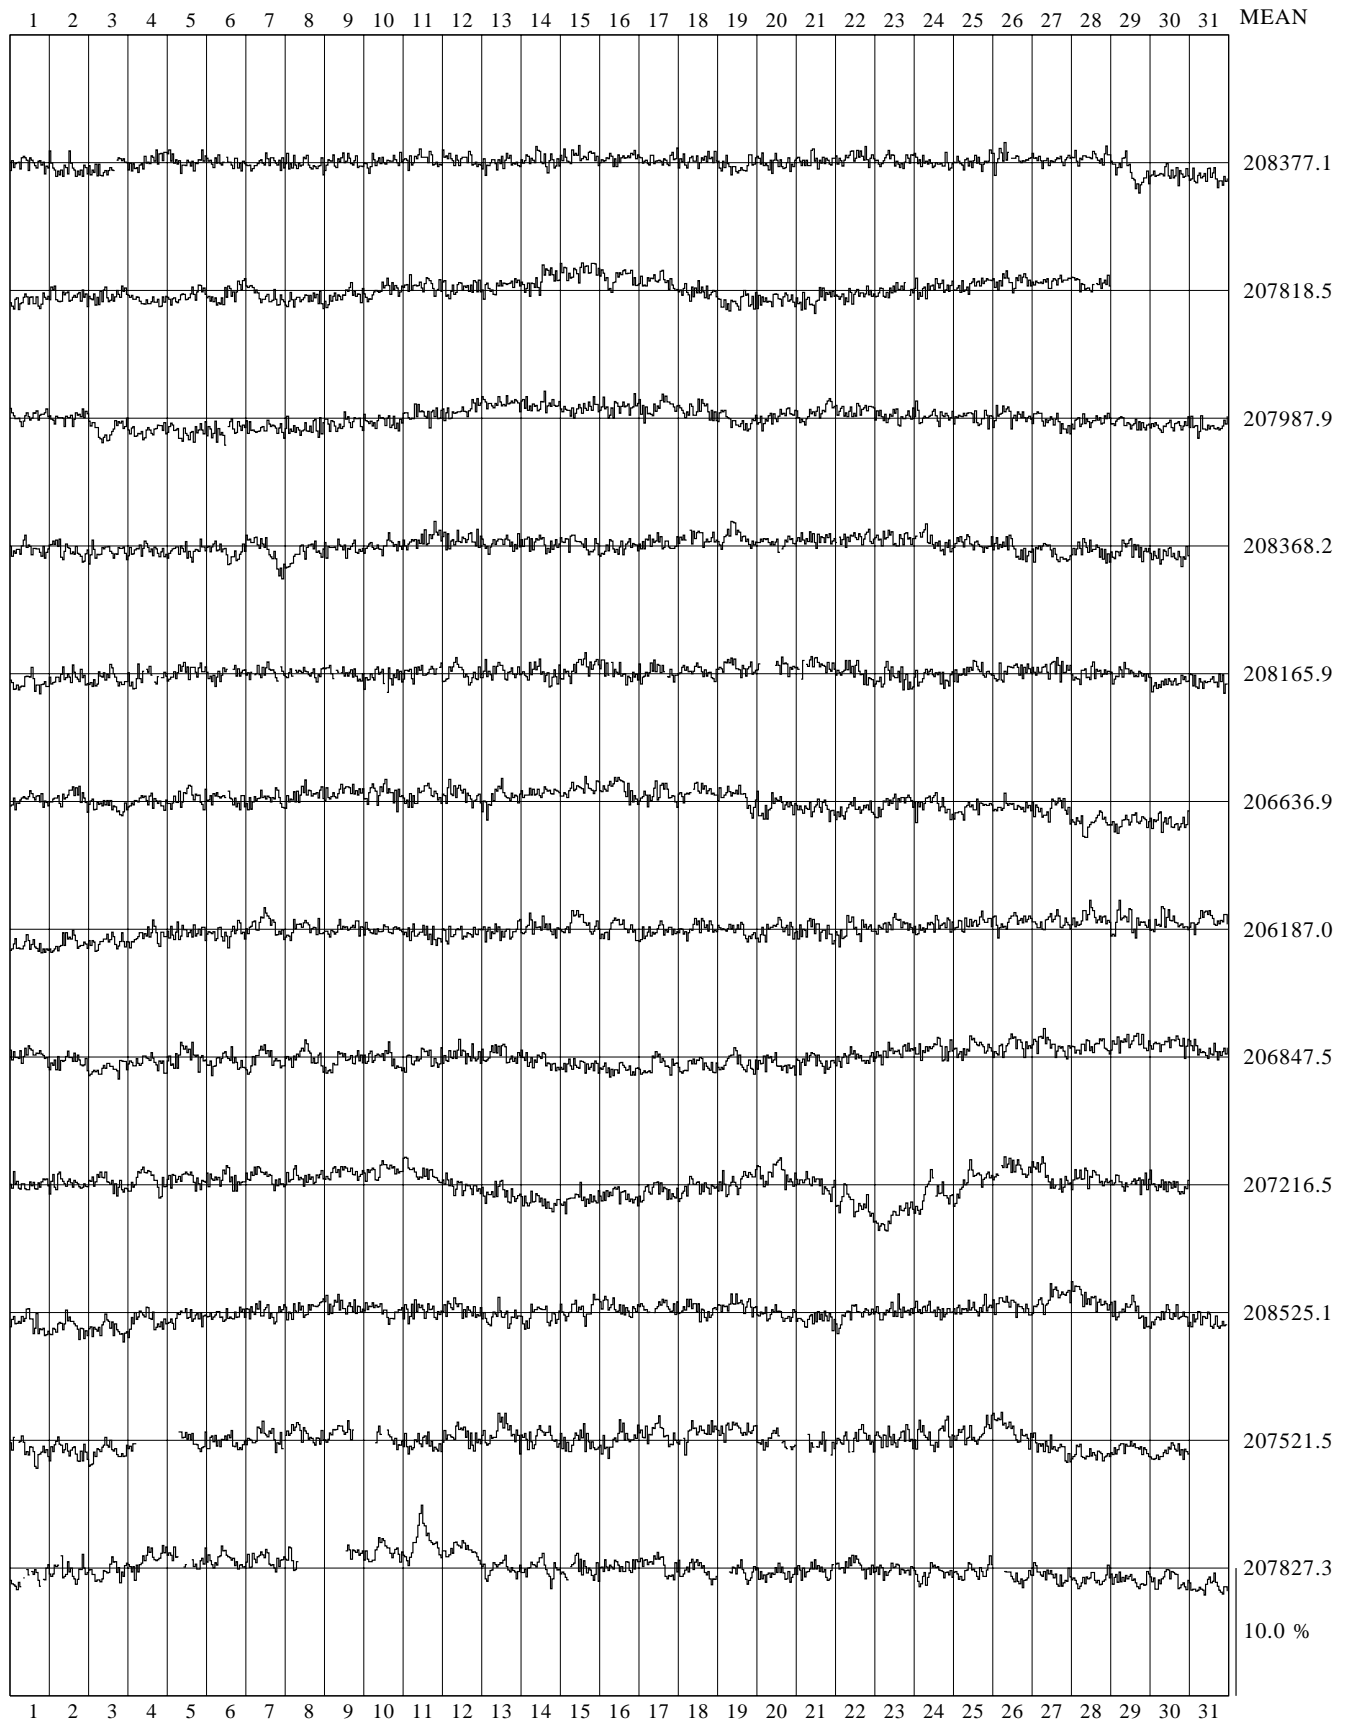

POTCHE N PCSA NEUTRON MONITOR 1977

10.0 %

207623.3