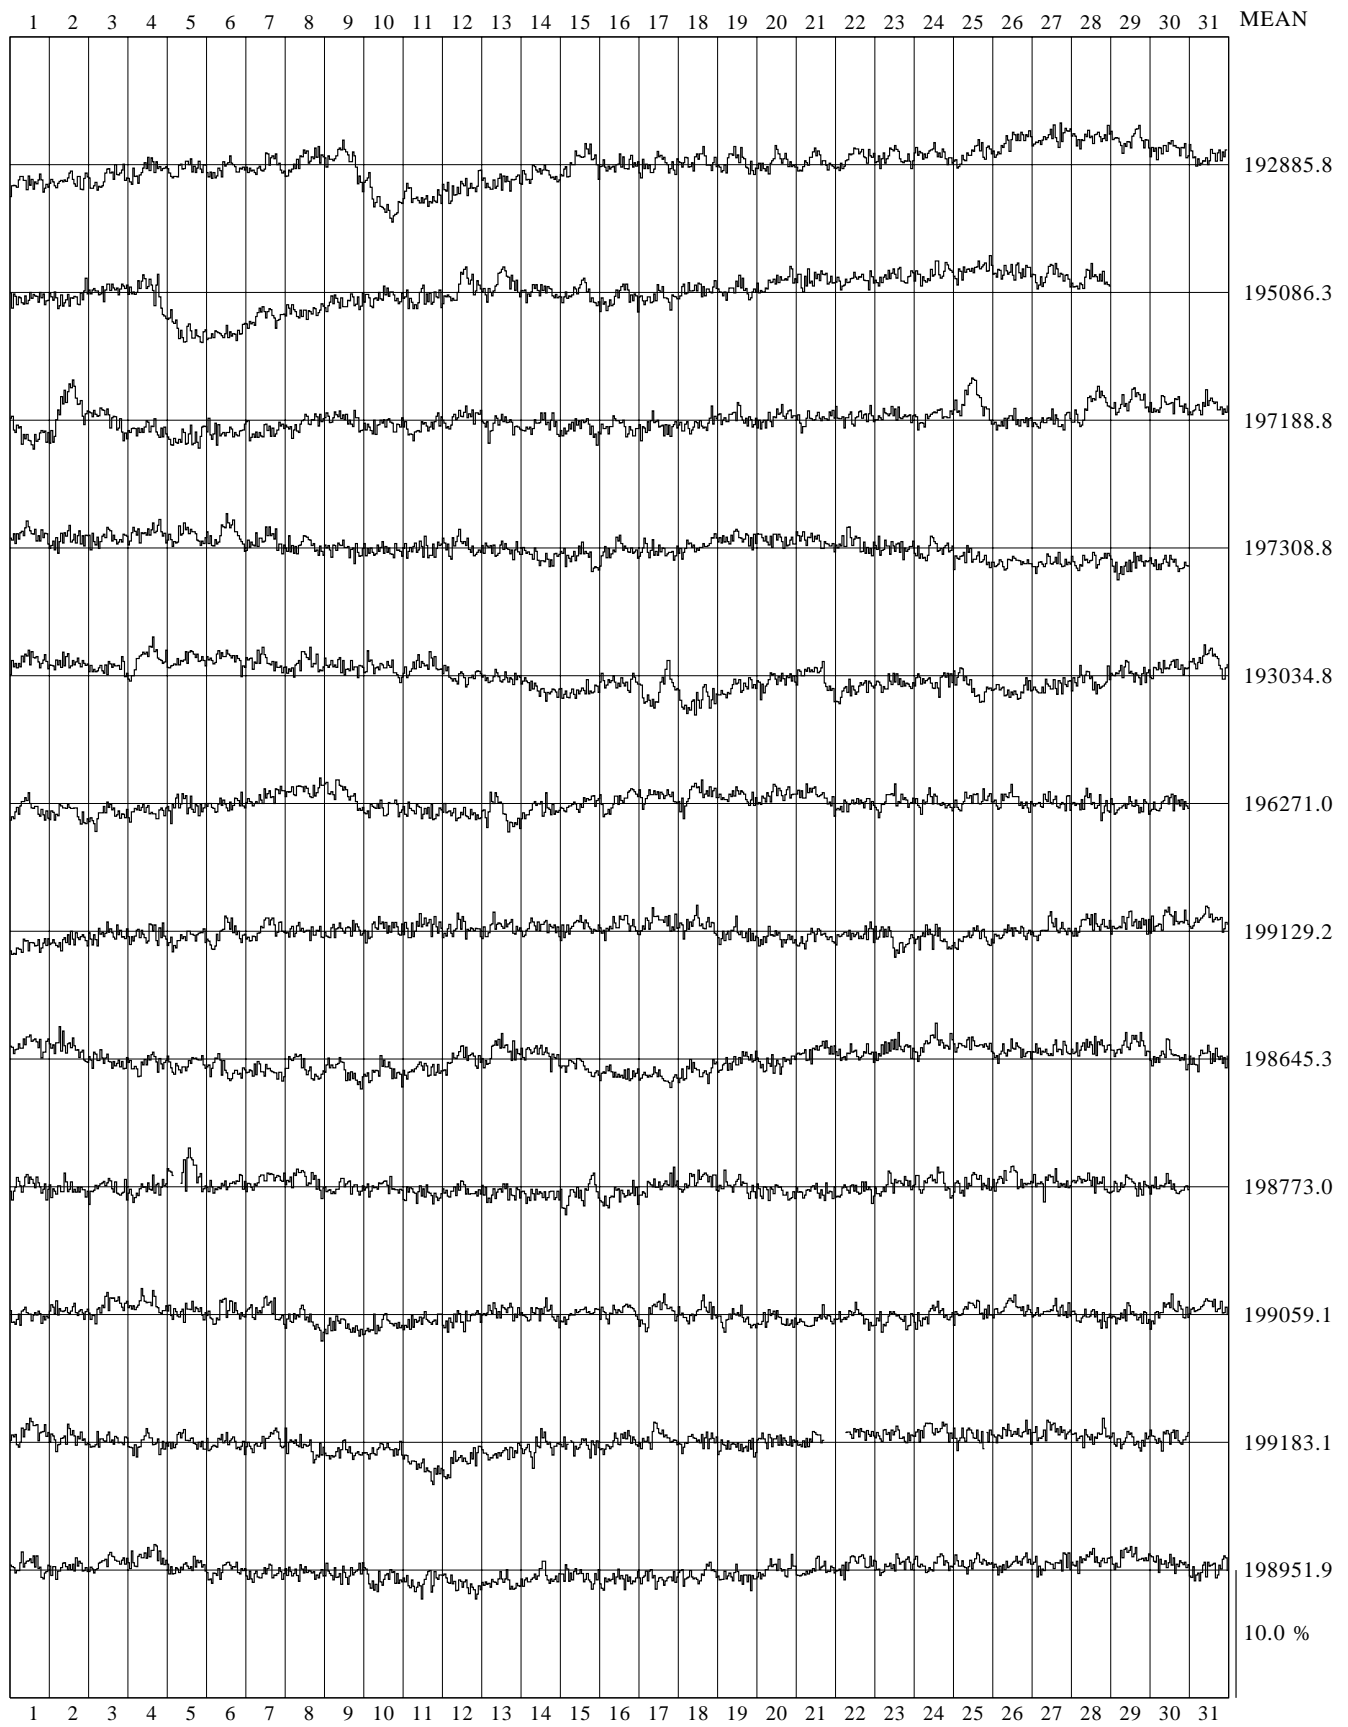

POTCHE N PCSA NEUTRON MONITOR 1983

10.0 %  
197126.4