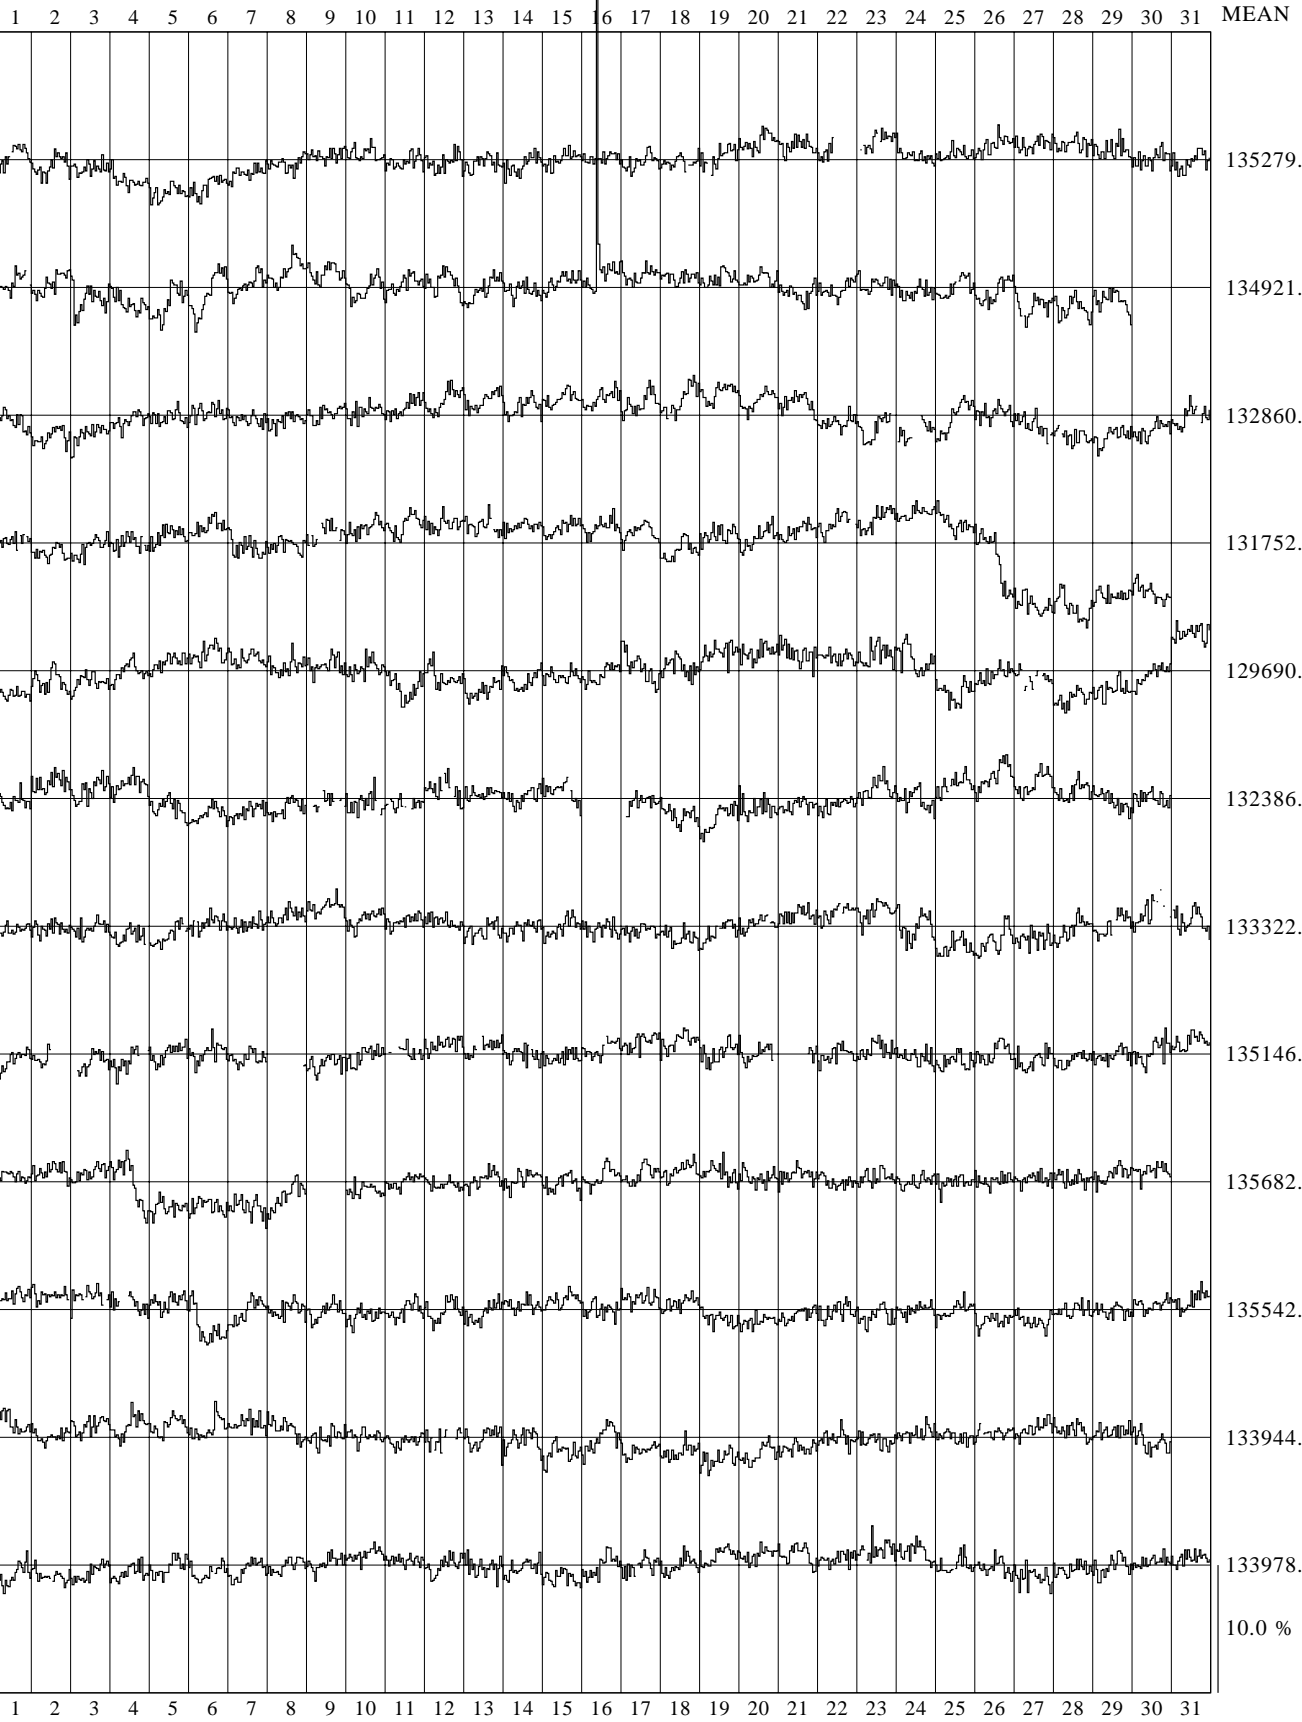

SANAE N64 PCSA

NEUTRON MONITOR

1984

10.0 %

133709.0