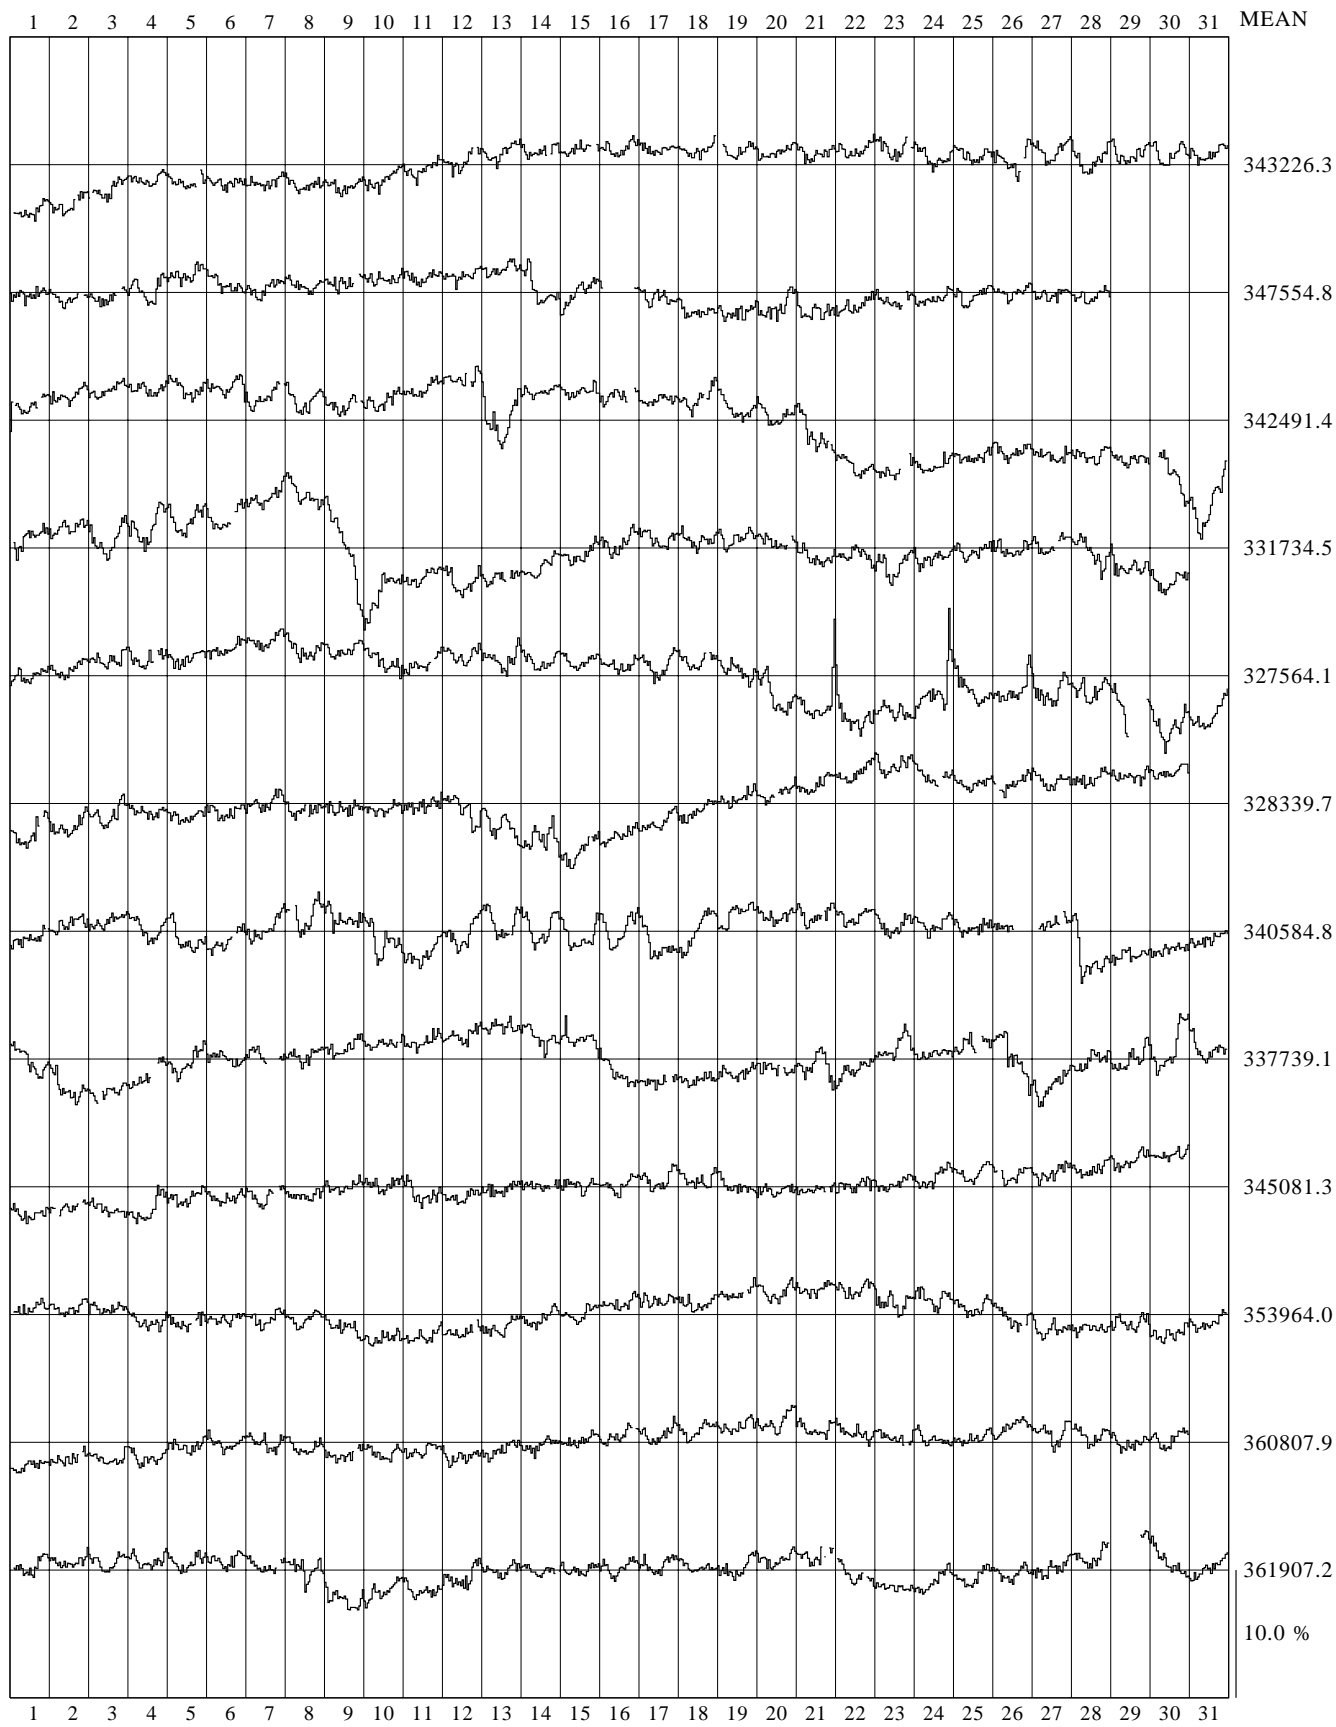

CLIMAX N PCSA NEUTRON MONITOR 1990

DAY OF MONTH

343416.2

10.0 %