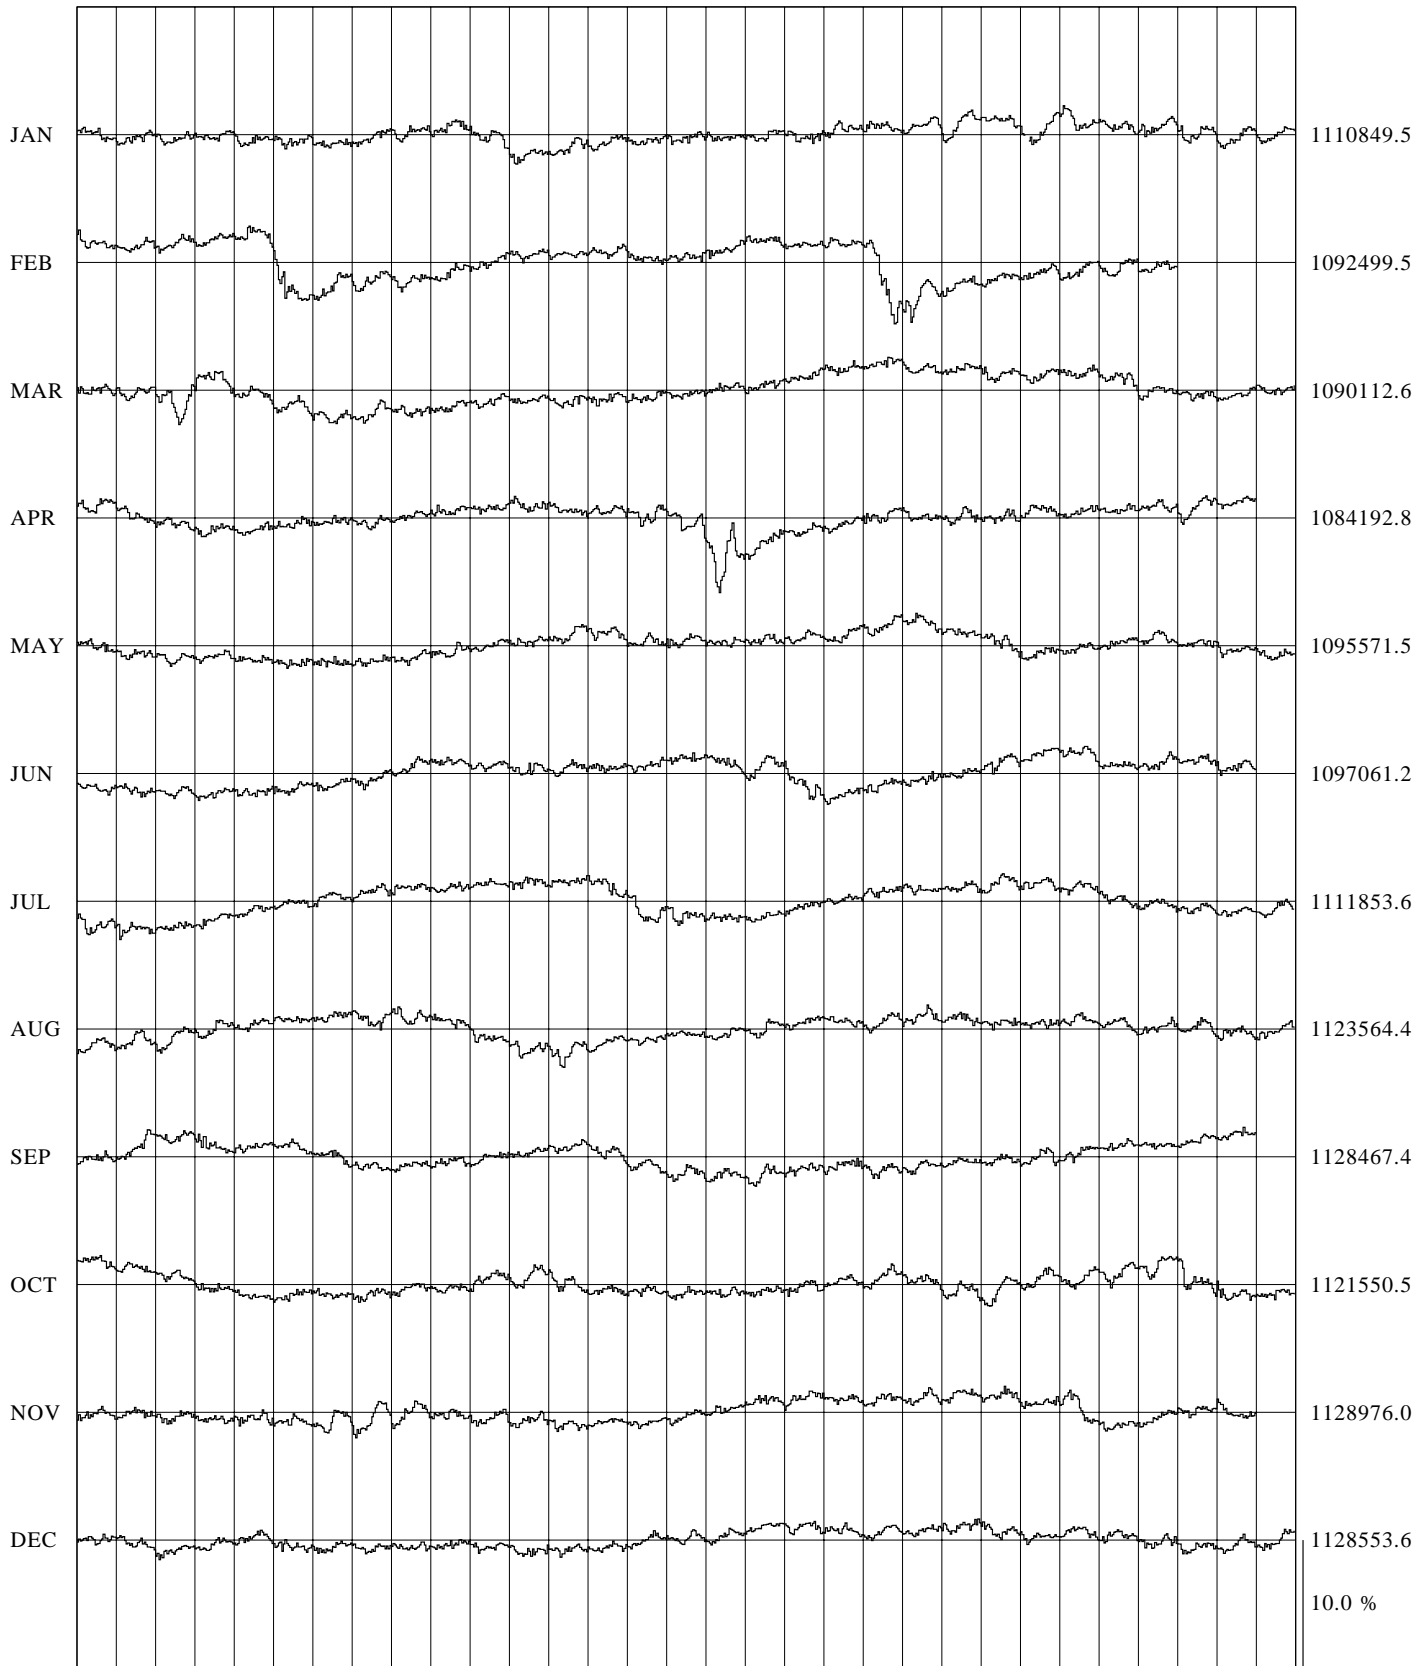

SOUTH N64 PCSA

NEUTRON MONITOR

1994

1 2 3 4 5 6 7 8 9 10 11 12 13 14 15 16 17 18 19 20 21 22 23 24 25 26 27 28 29 30 31 MEAN

DAY OF MONTH

1109437.8