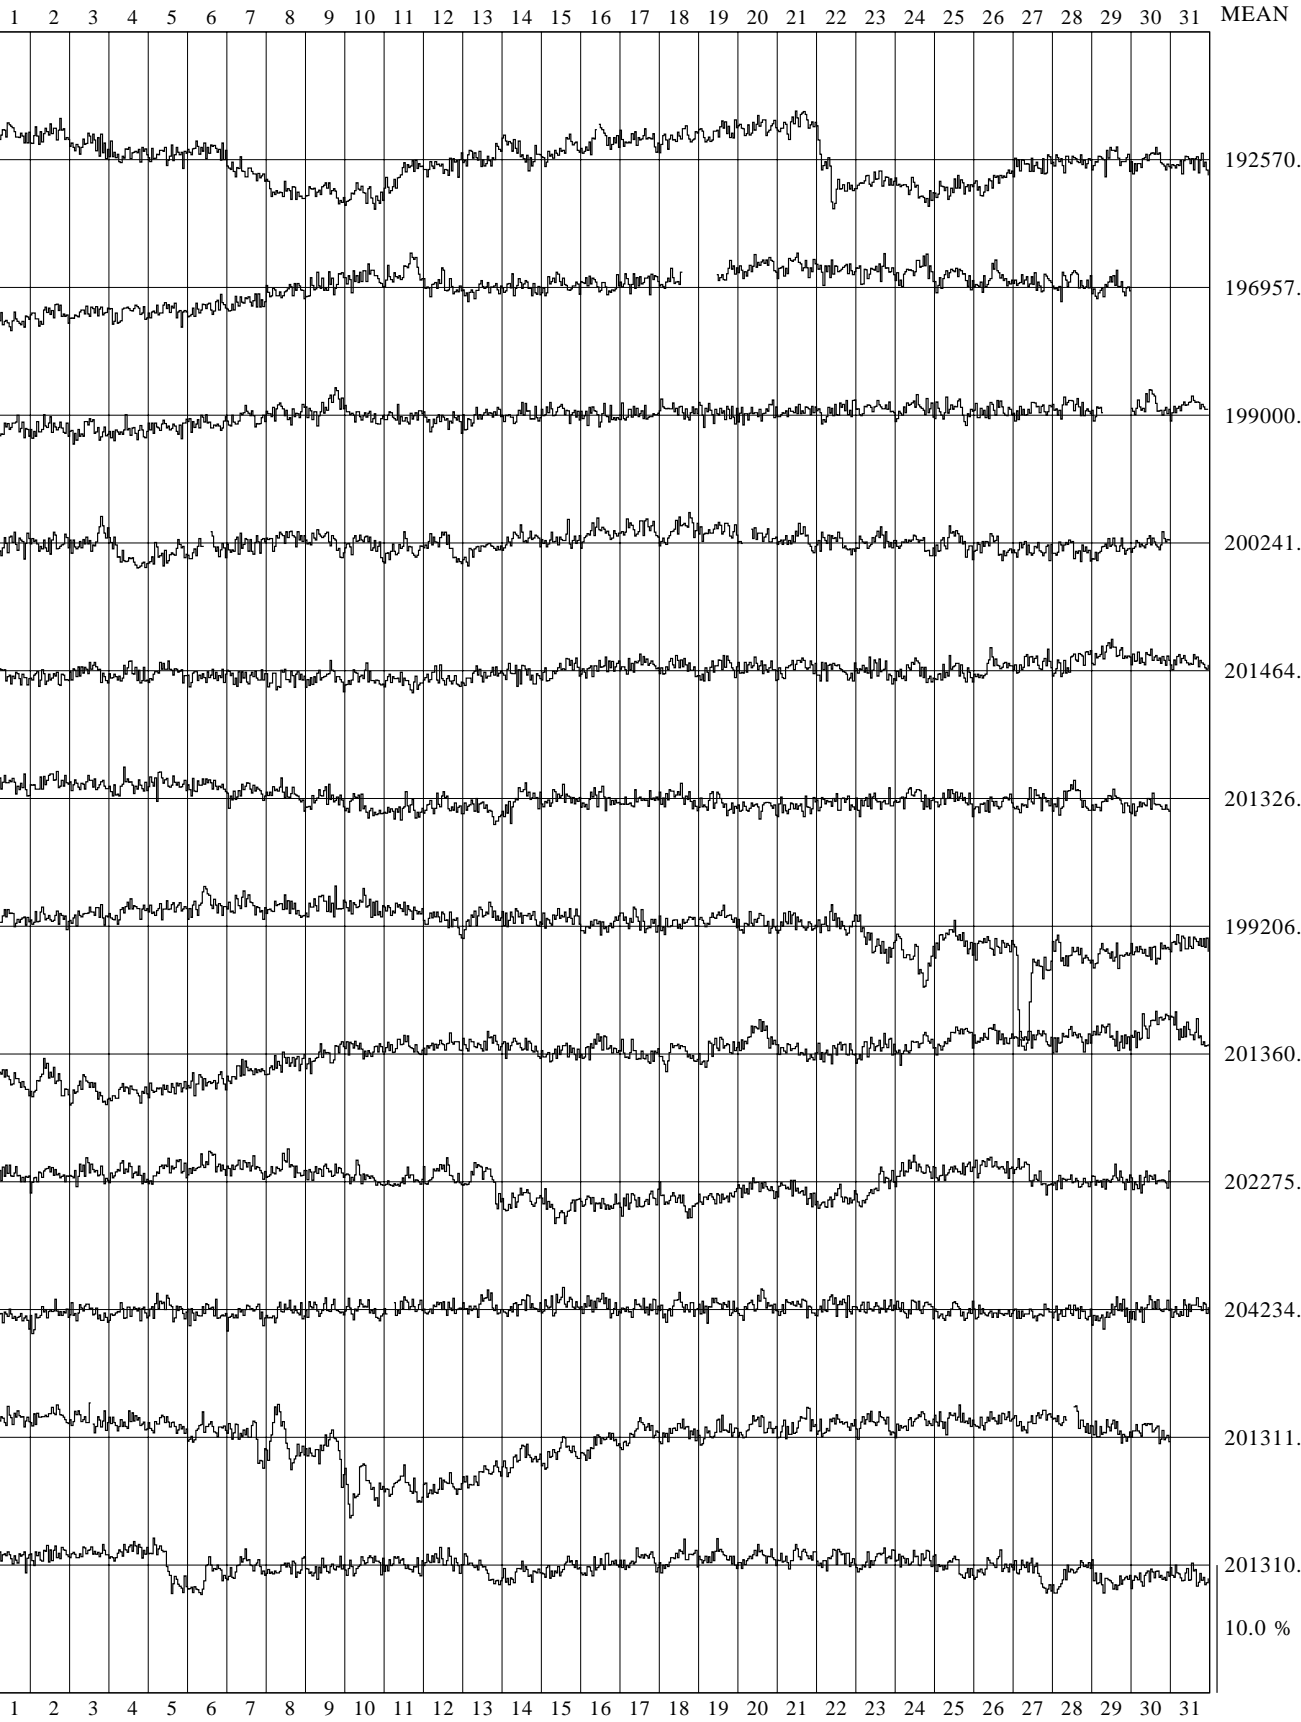

POTCHE N PCSA NEUTRON MONITOR 2004

200105.0