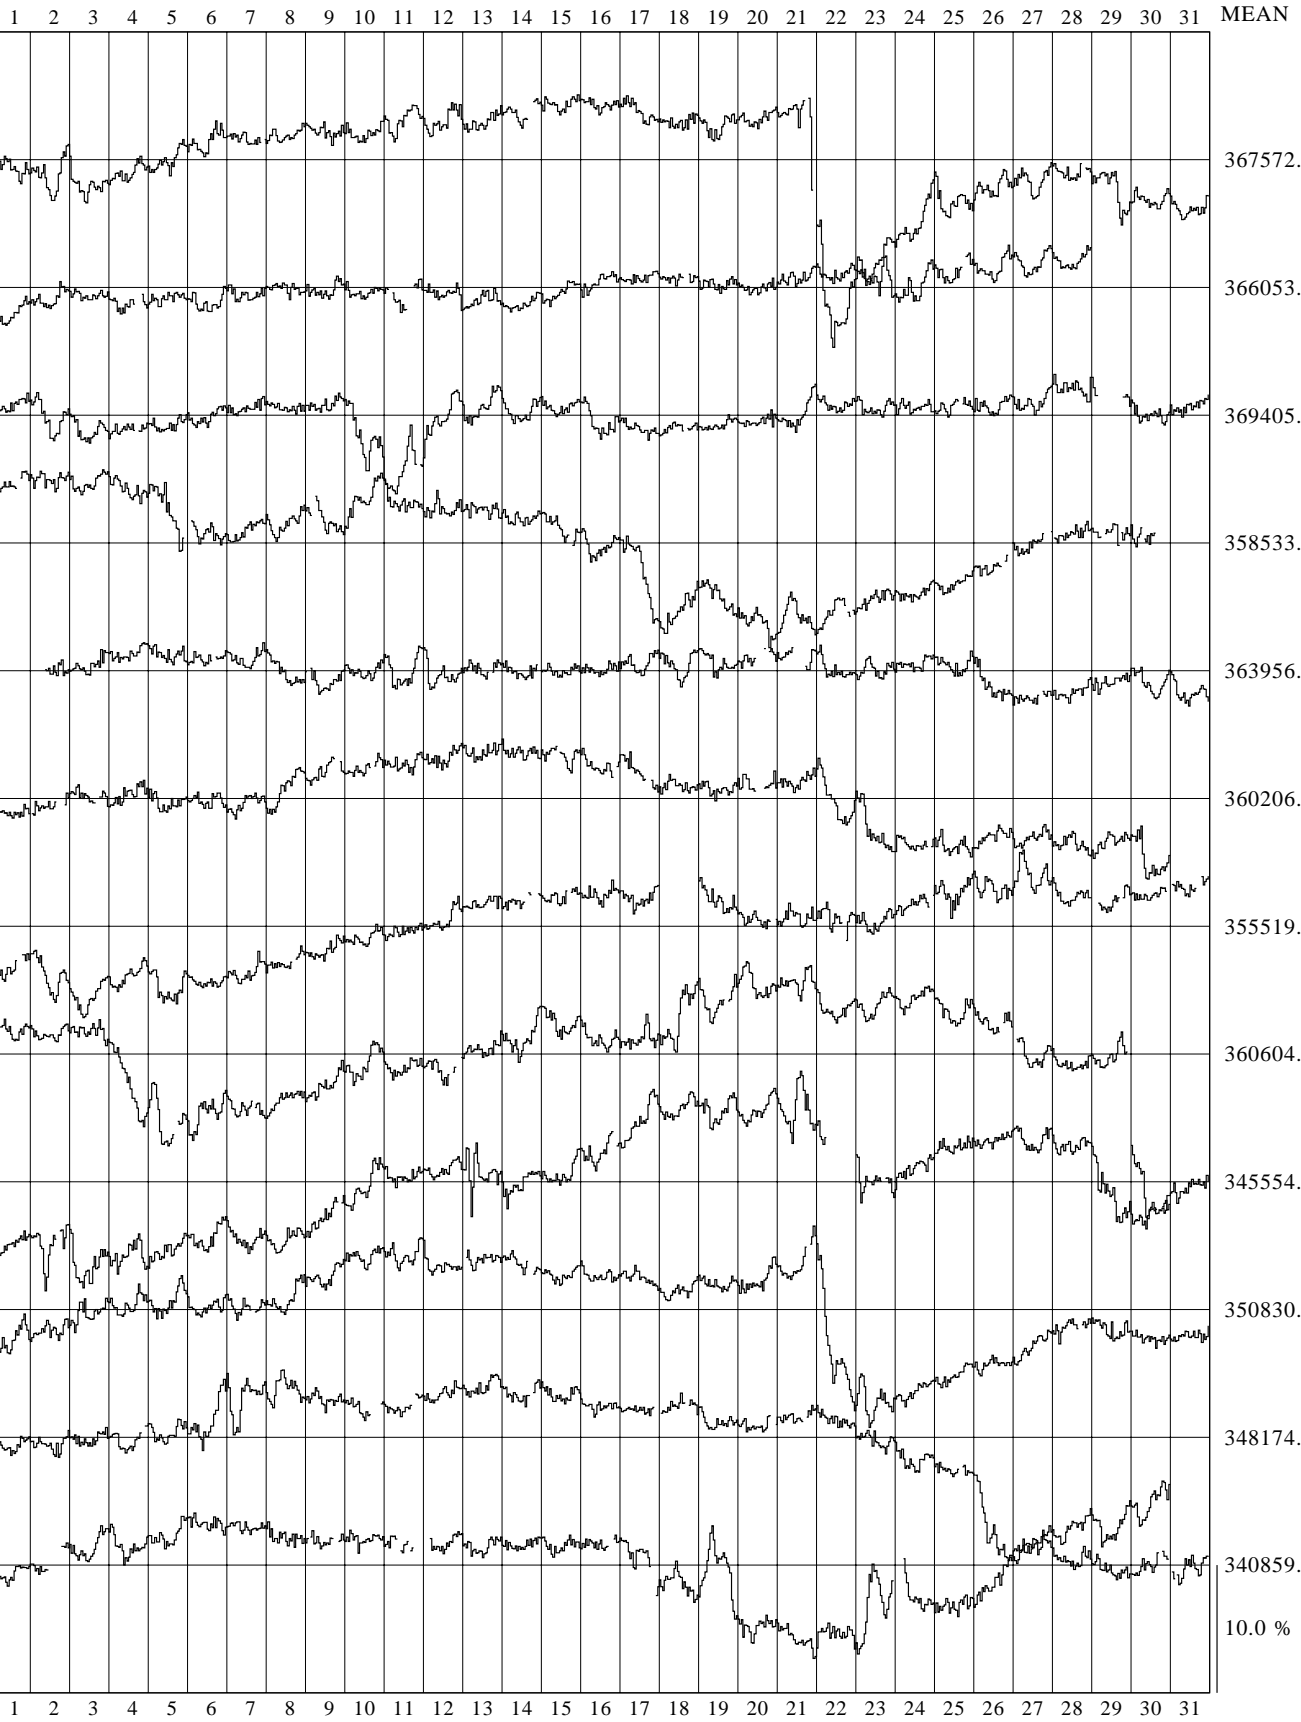

CLIMAX N PCSA NEUTRON MONITOR 1957

10.0 %

357272.5