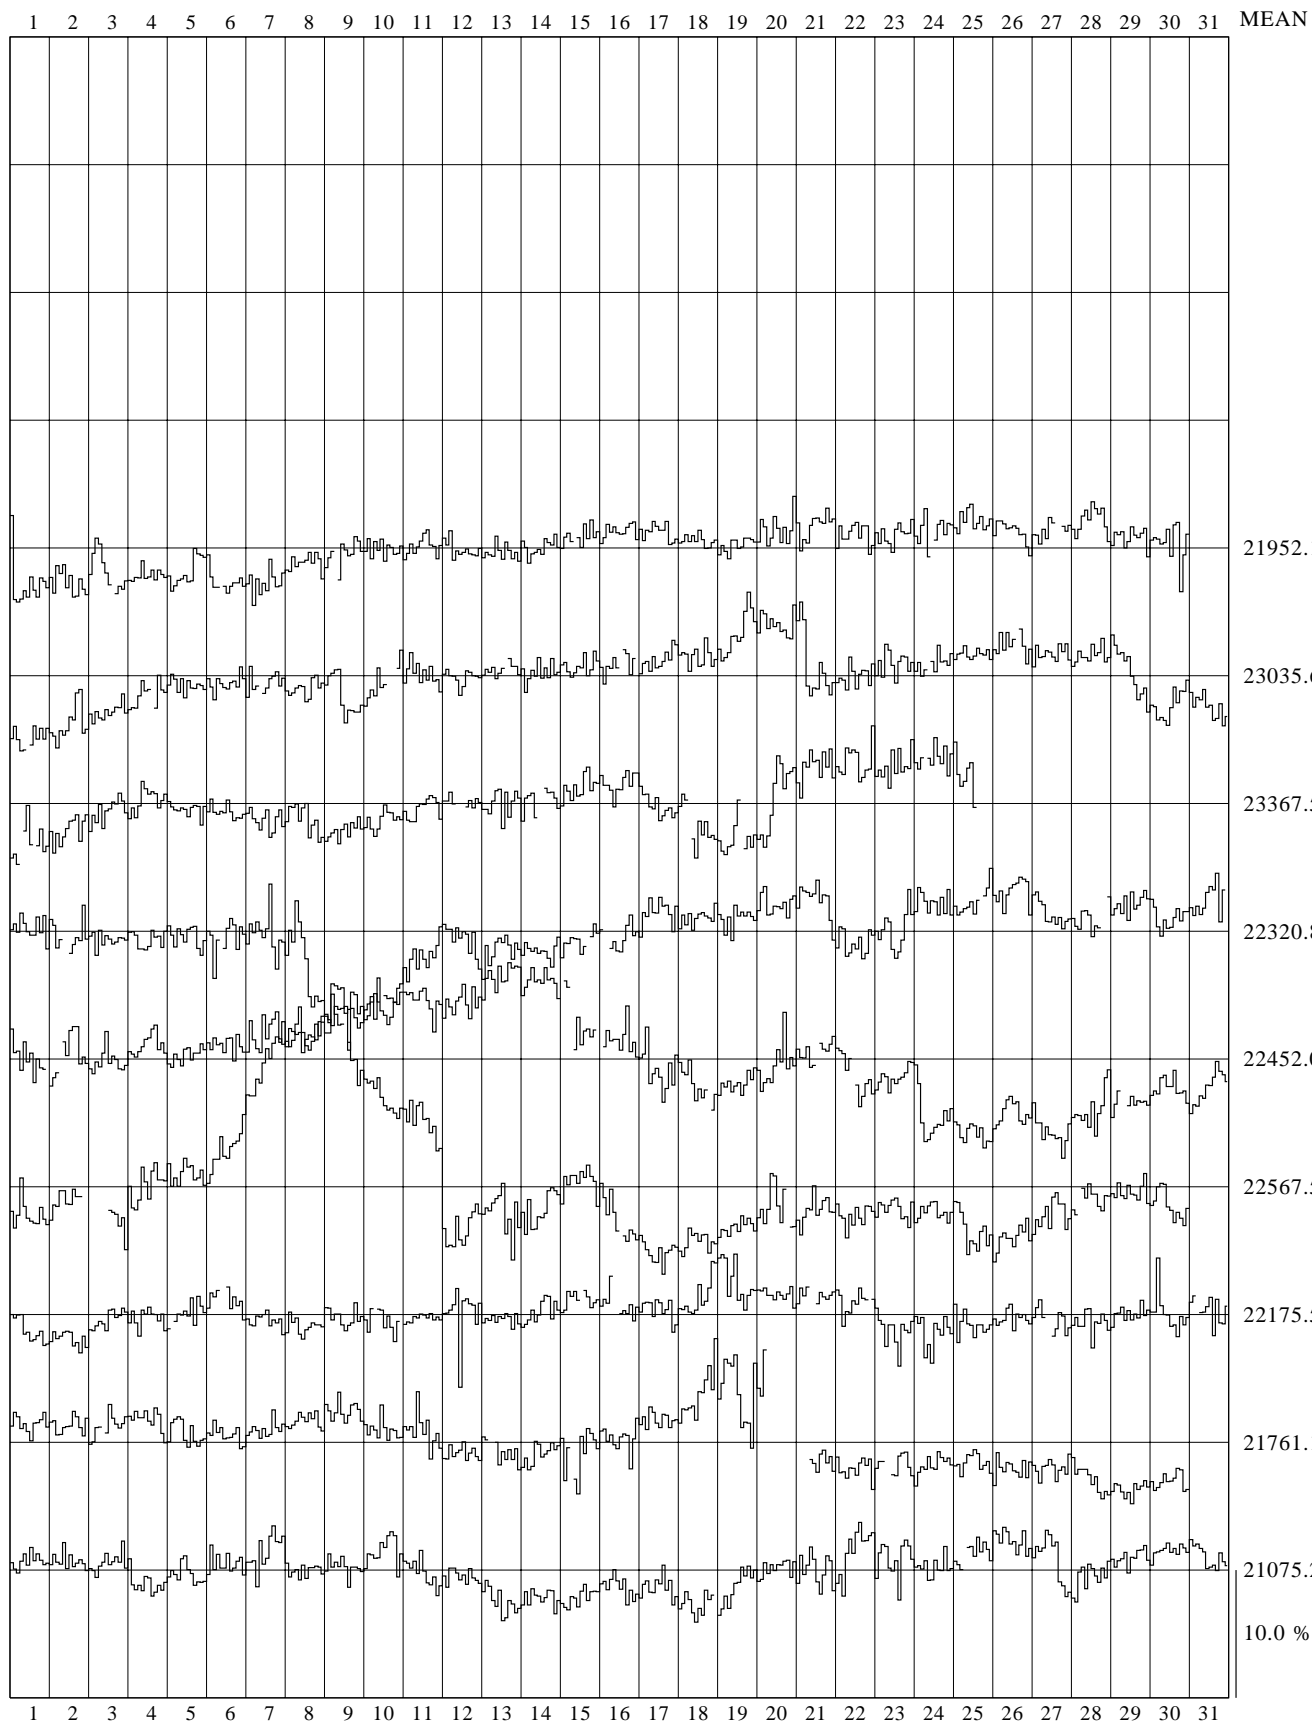

HEISS N PCSA NEUTRON MONITOR 1958

22300.8