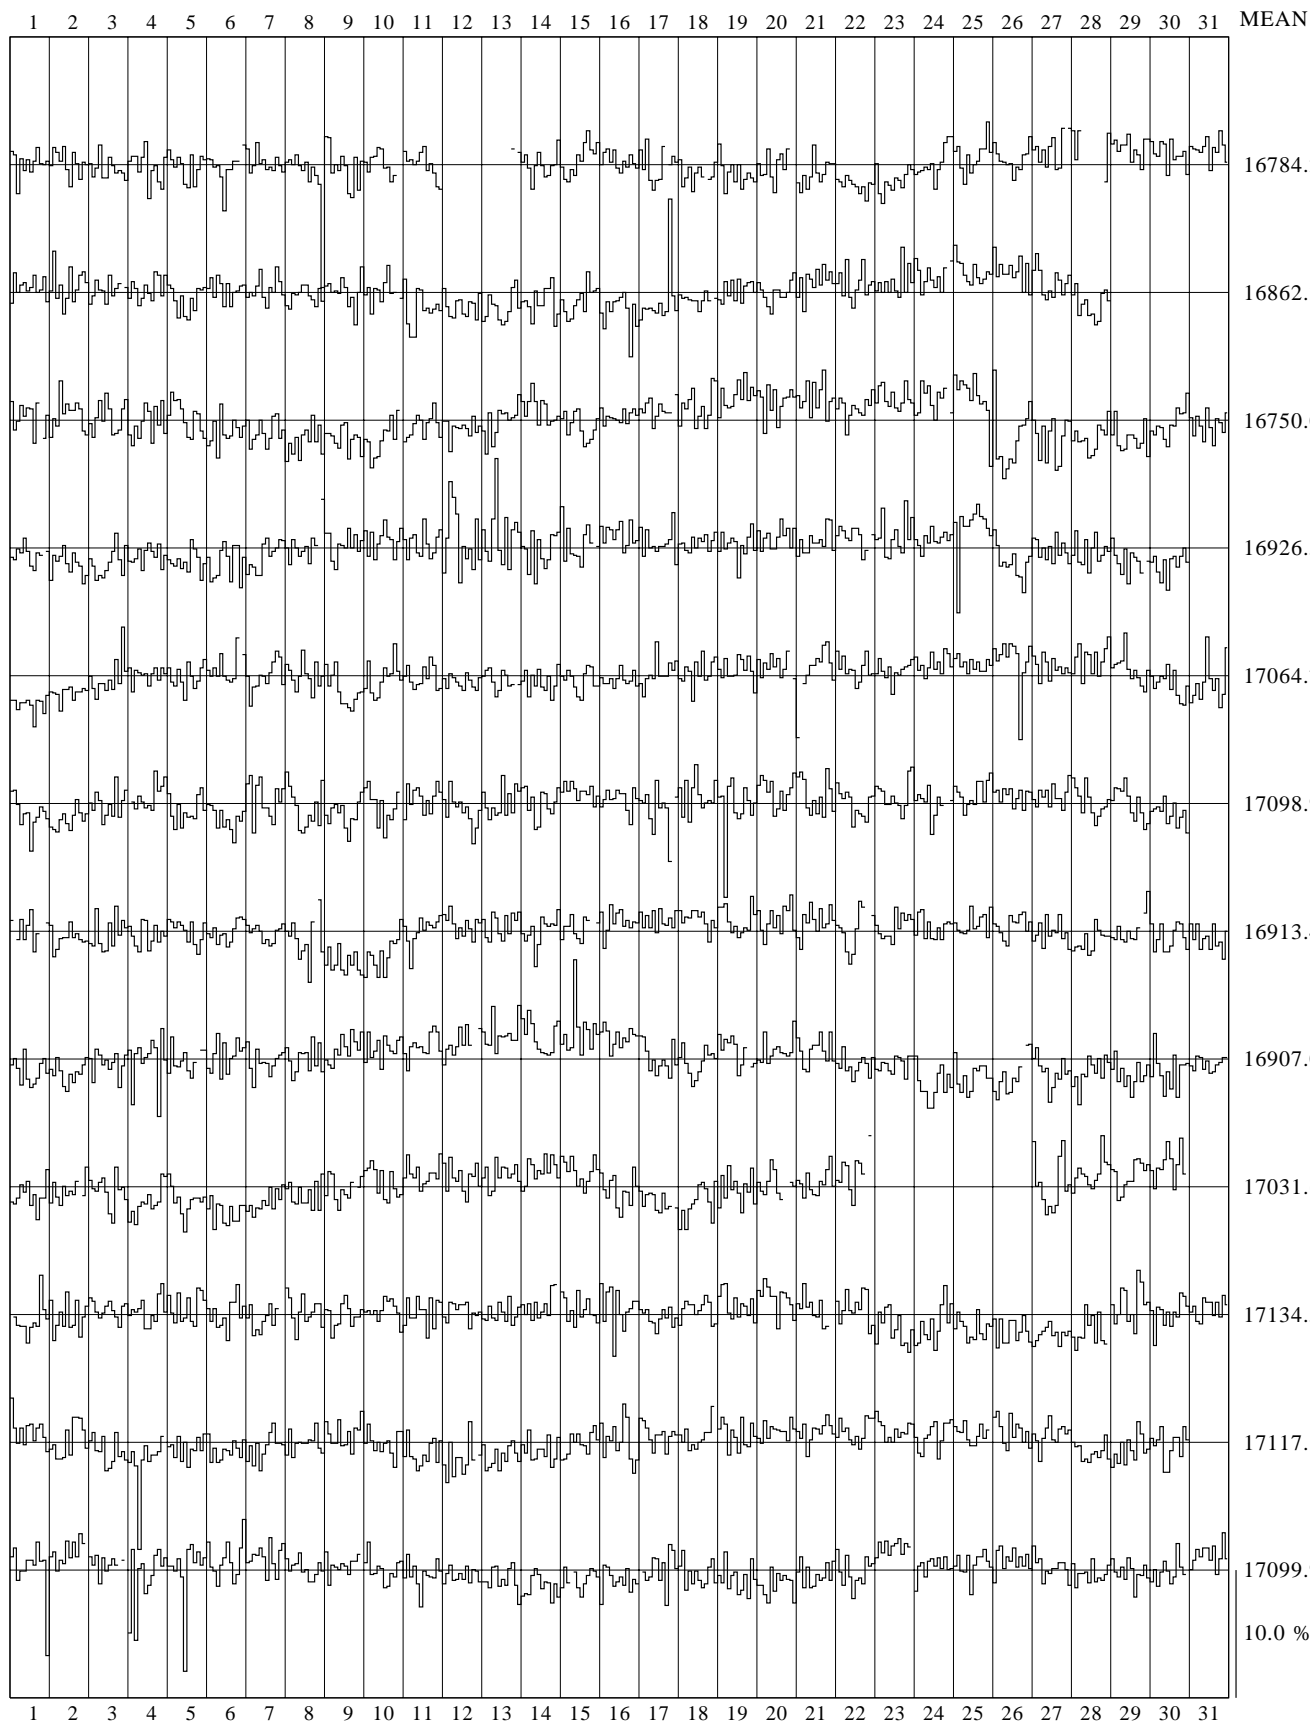

MAKAPU N PCSA

NEUTRON MONITOR

1958

10.0 %

16974.2