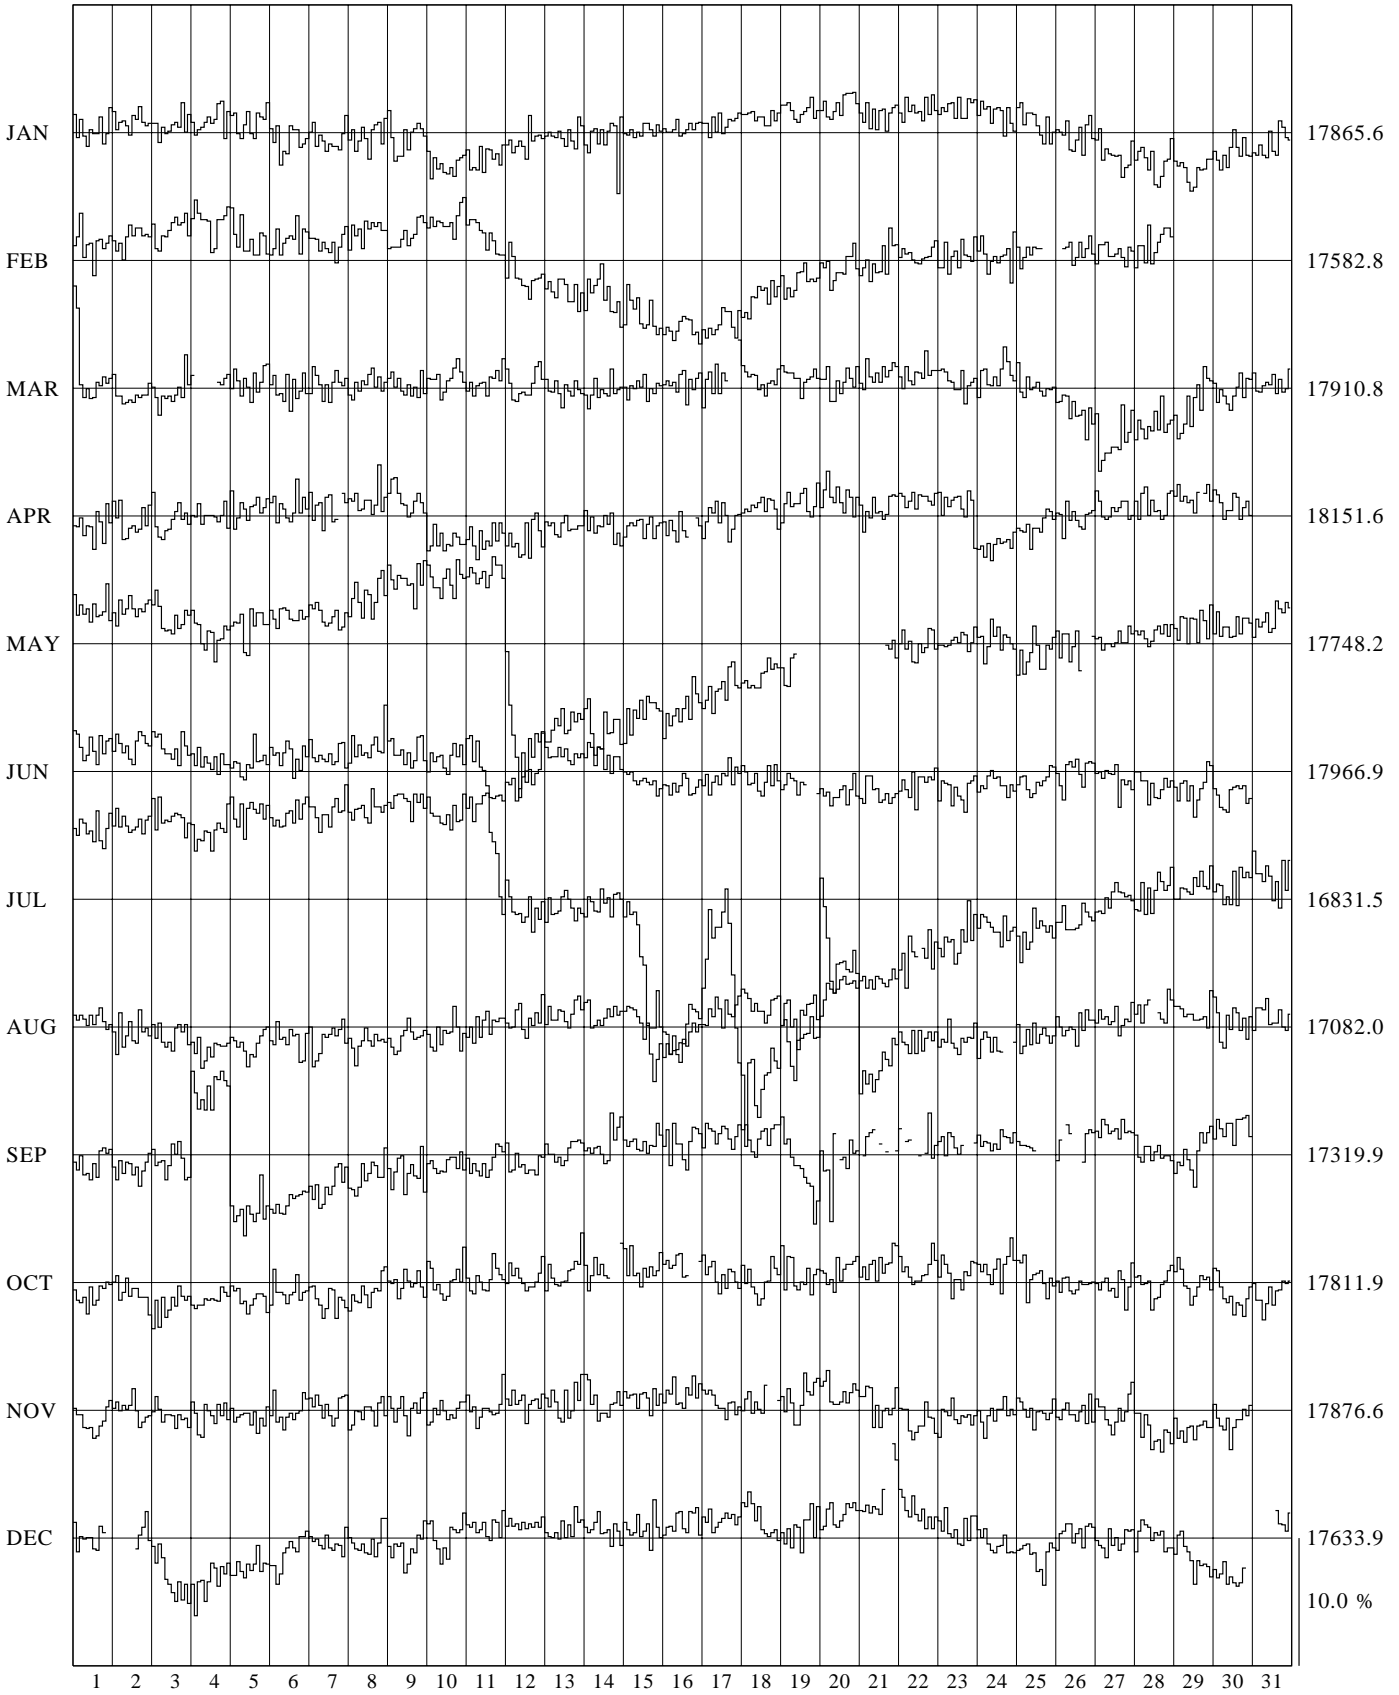

CHURCH N PCSA

NEUTRON MONITOR

1959

1 2 3 4 5 6 7 8 9 10 11 12 13 14 15 16 17 18 19 20 21 22 23 24 25 26 27 28 29 30 31 MEAN

17648.5