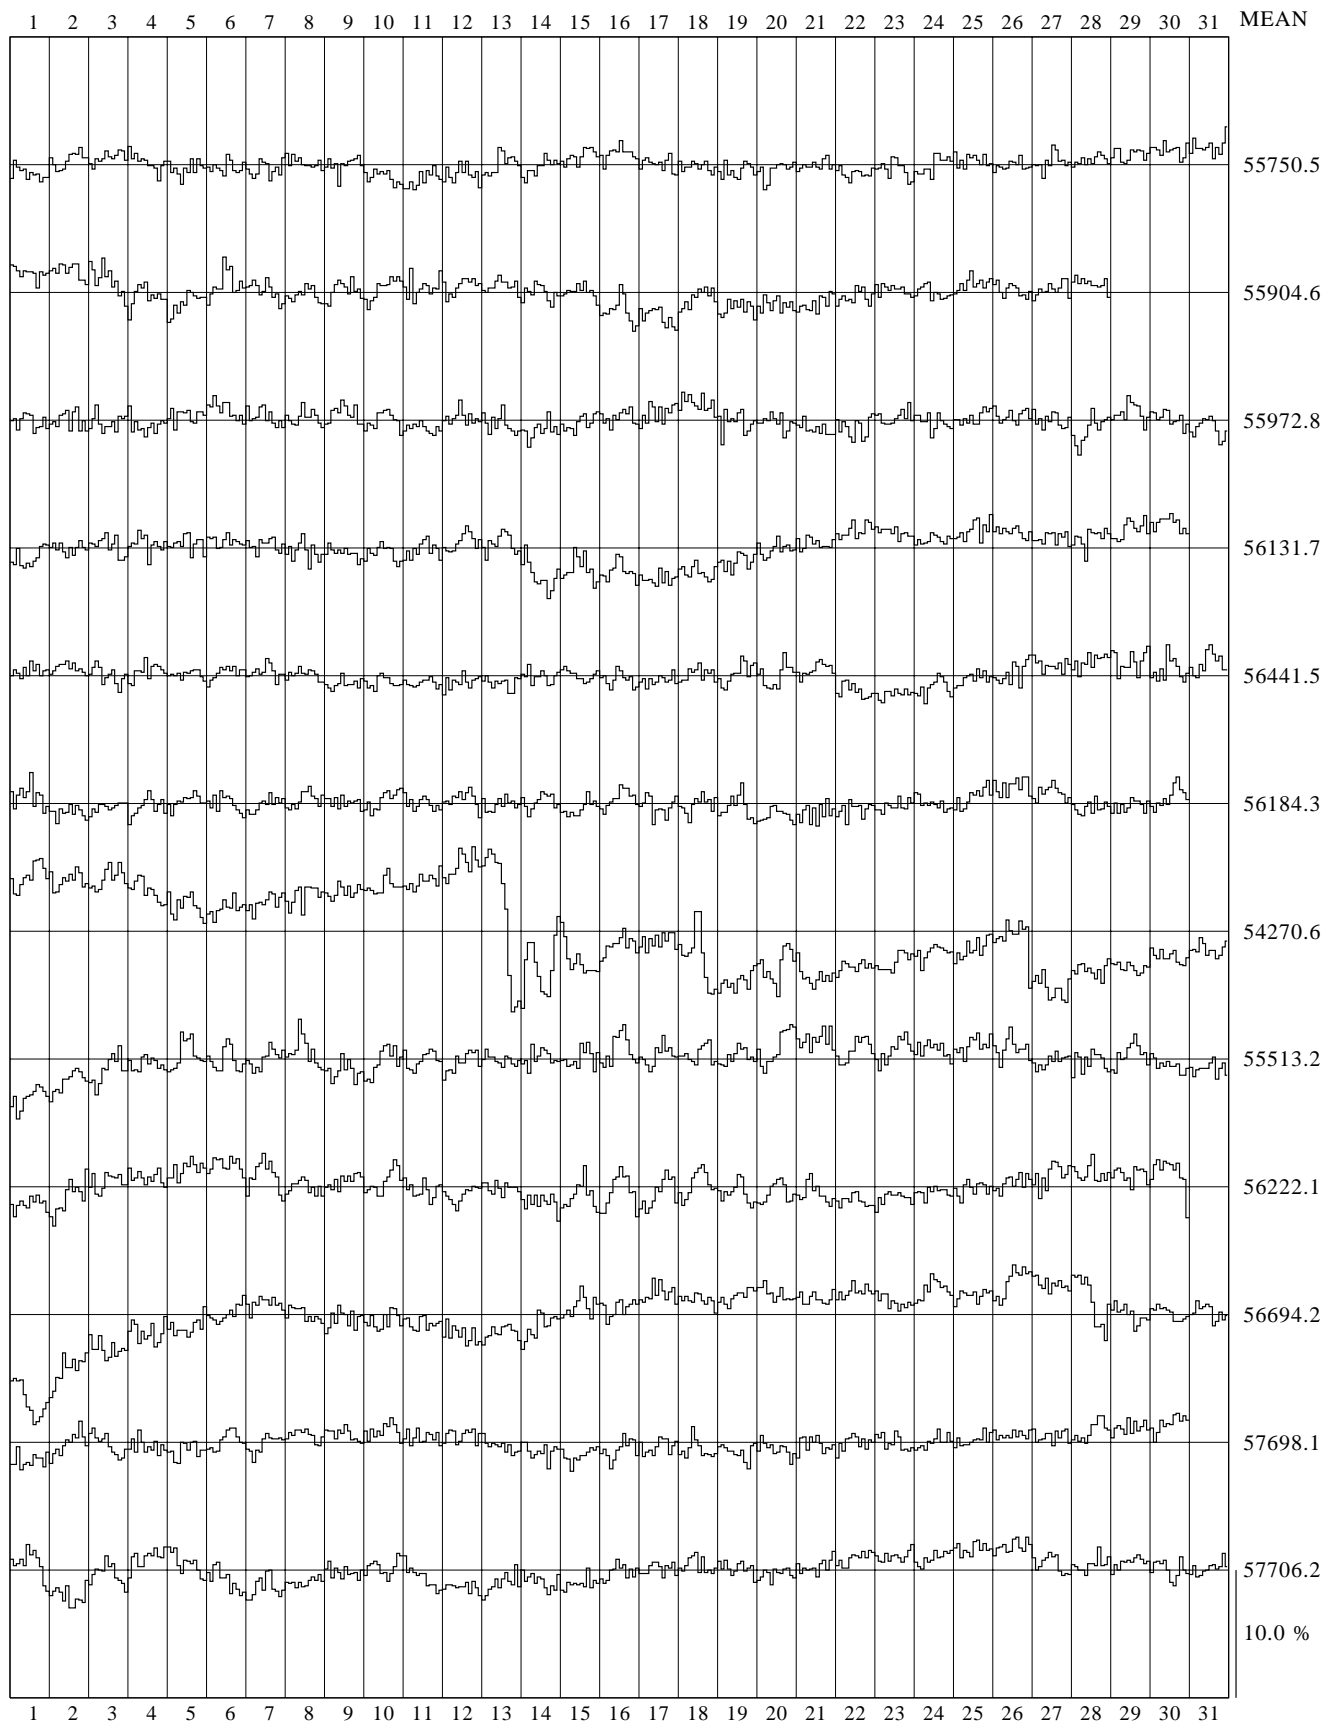

LEEDS N PCSA NEUTRON MONITOR 1961

56207.5