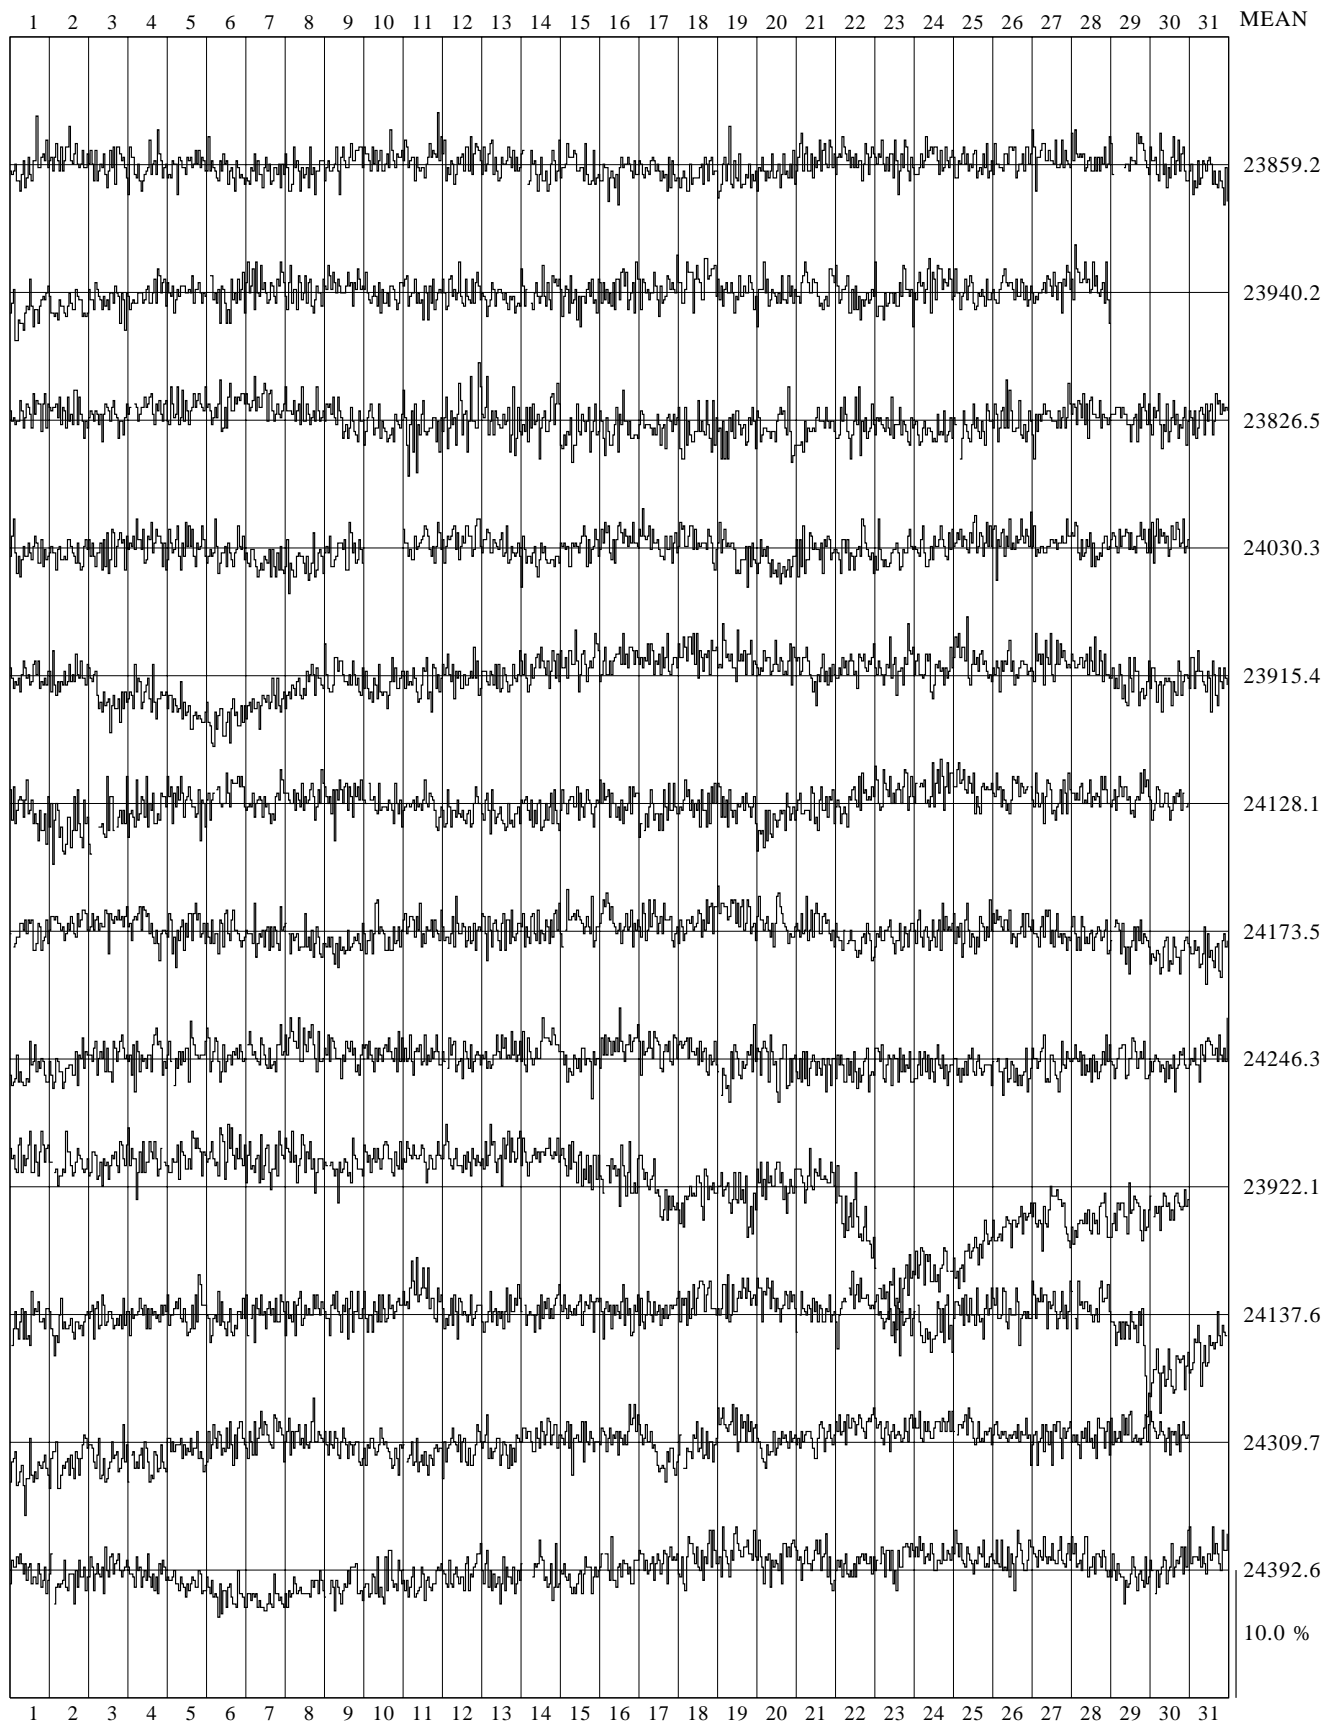

MCMURDN PCSA NEUTRON MONITOR 1963

10.0 %
24073.5