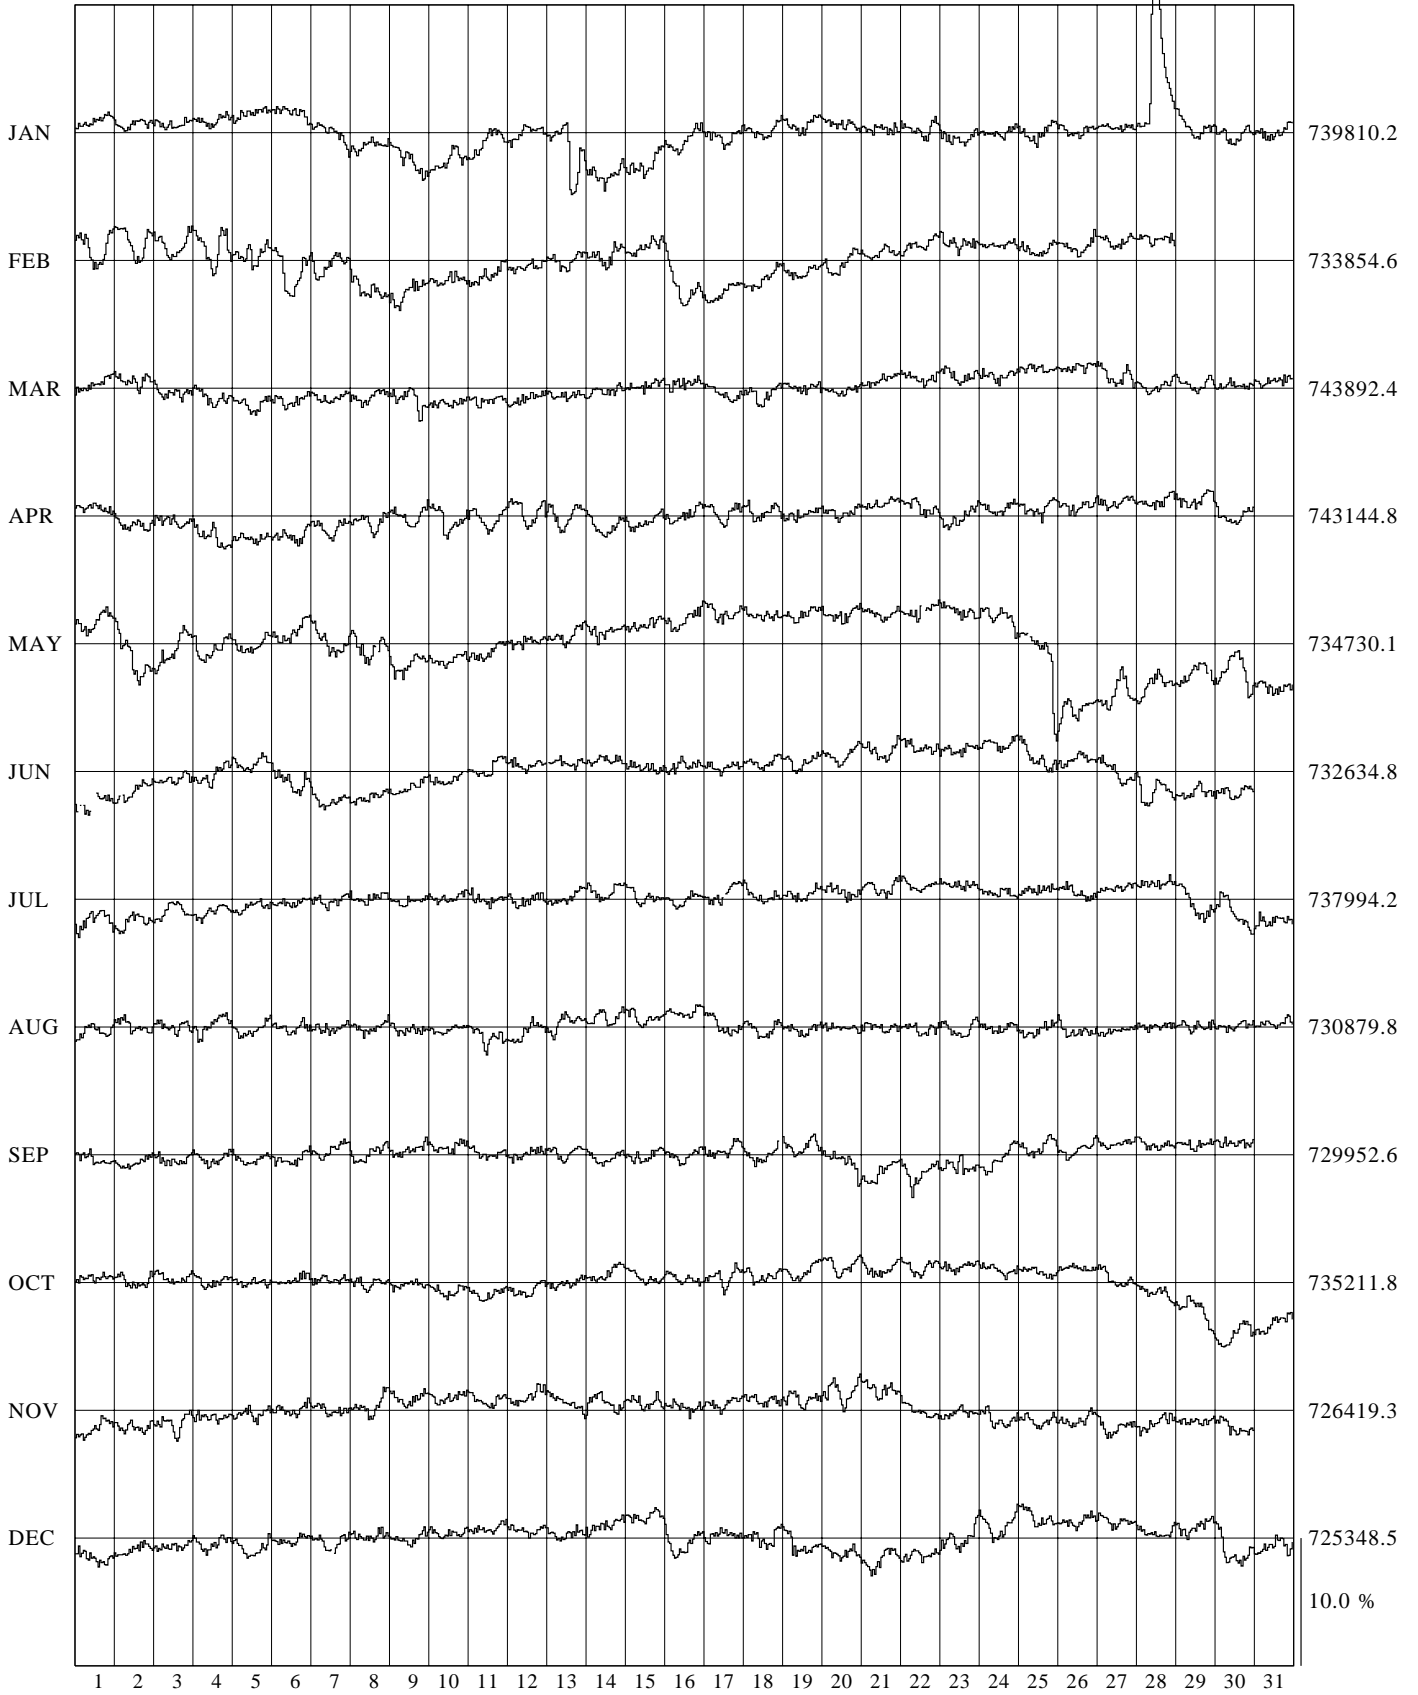

CHURCH N64 PCSA

NEUTRON MONITOR

1967

1 2 3 4 5 6 7 8 9 10 11 12 13 14 15 16 17 18 19 20 21 22 23 24 25 26 27 28 29 30 31 MEAN

734489.4