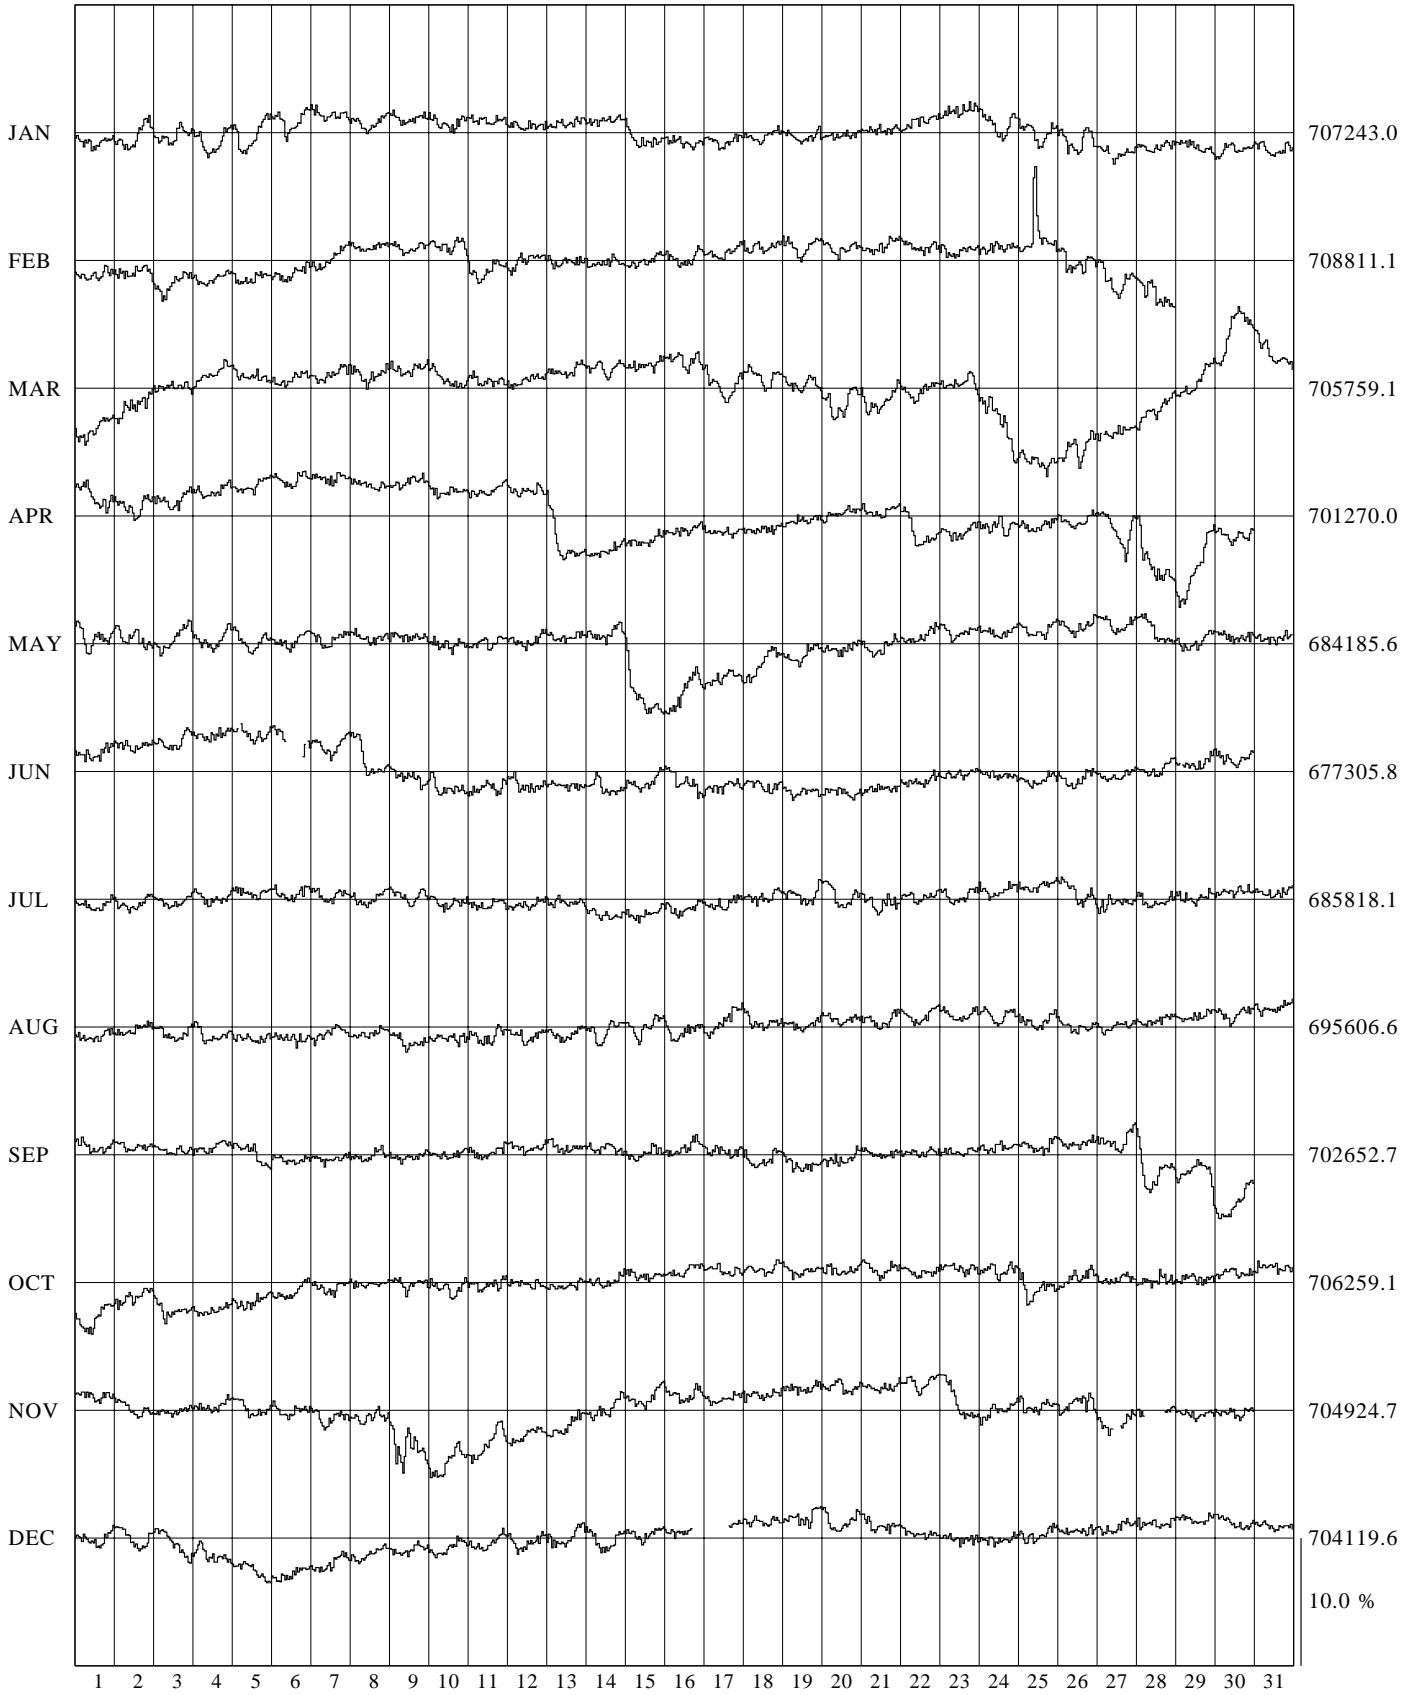

CHURCH N64 PCSA

NEUTRON MONITOR

1969

1 2 3 4 5 6 7 8 9 10 11 12 13 14 15 16 17 18 19 20 21 22 23 24 25 26 27 28 29 30 31 MEAN

698662.9