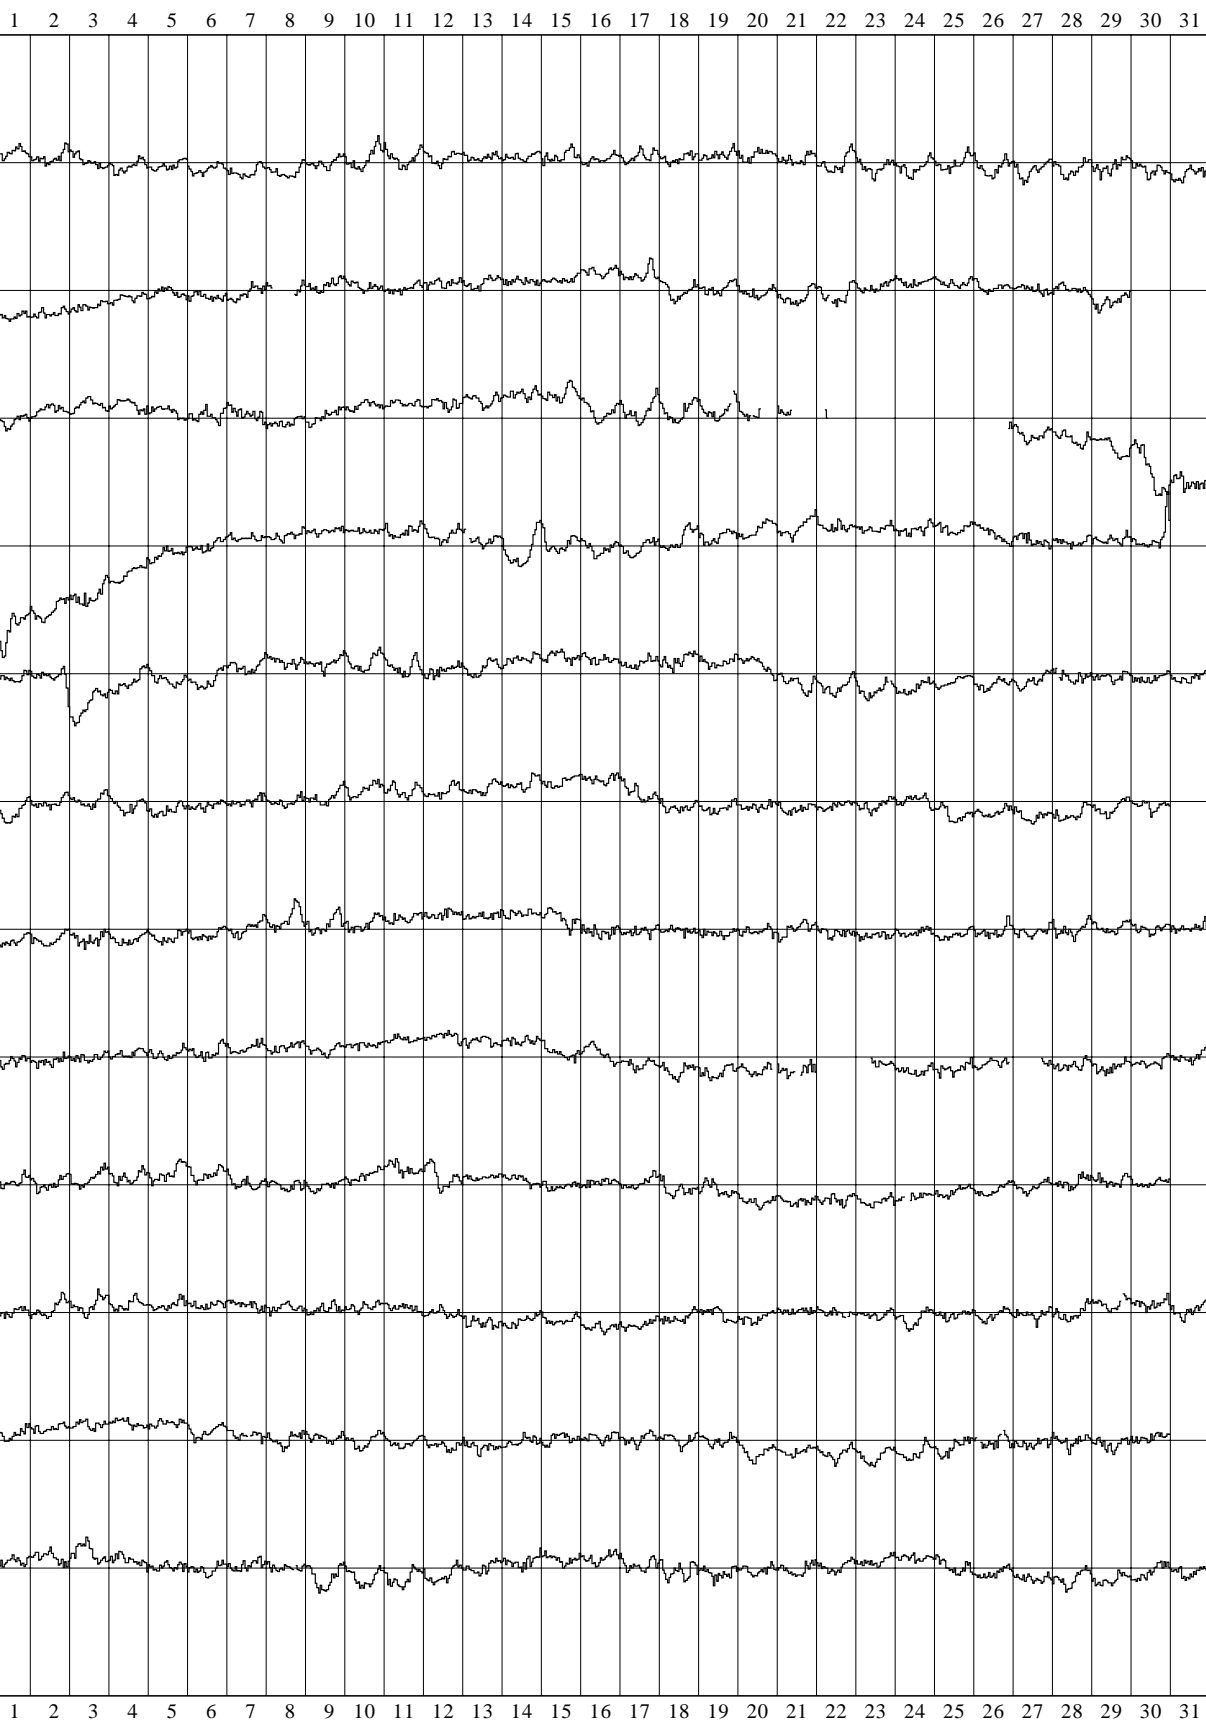

SULPHU N64 PCSA

NEUTRON MONITOR

1976

MEAN

10.0 %
903014.6