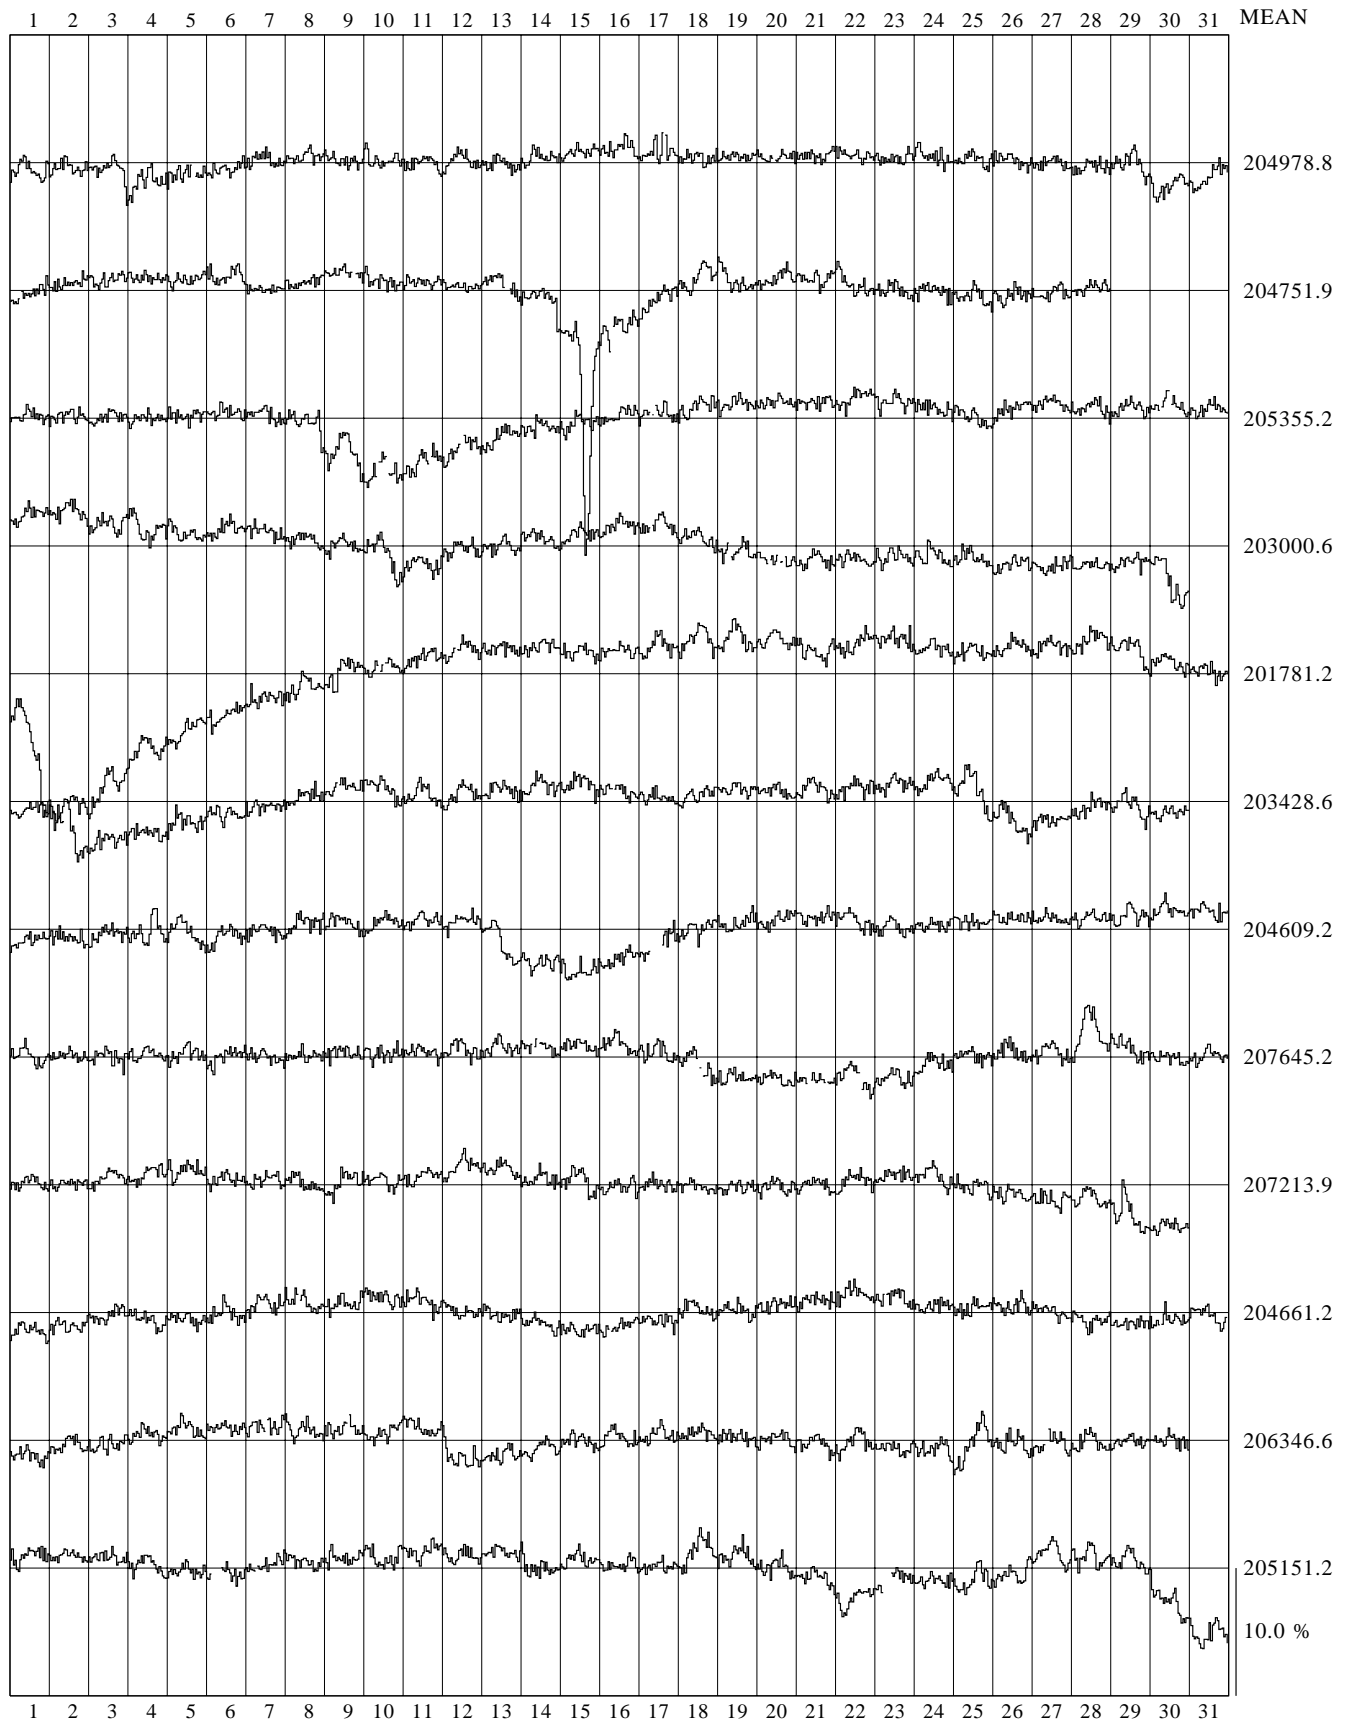

POTCHE N PCSA NEUTRON MONITOR 1978

204910.3