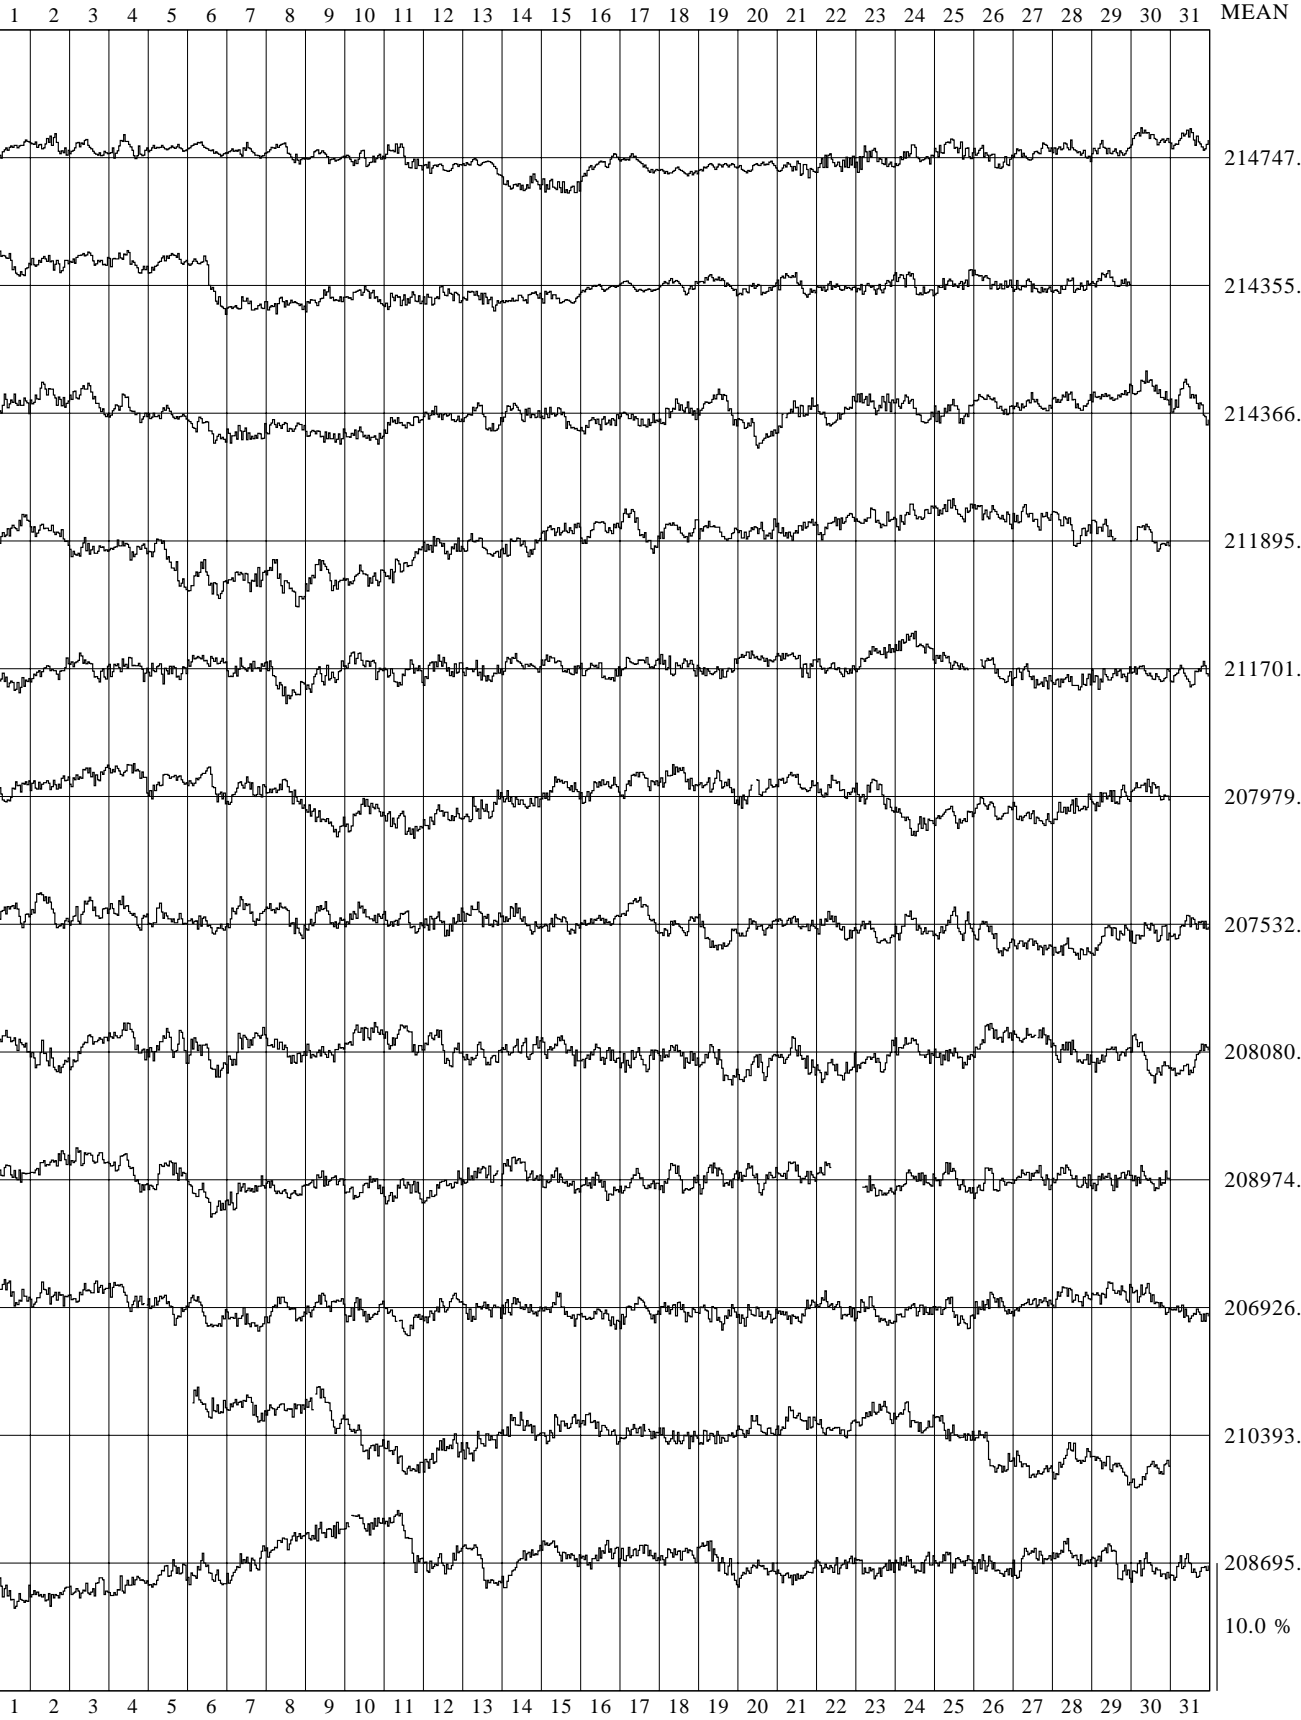

ALMA A N64 PCSA

NEUTRON MONITOR

1980

210470.5