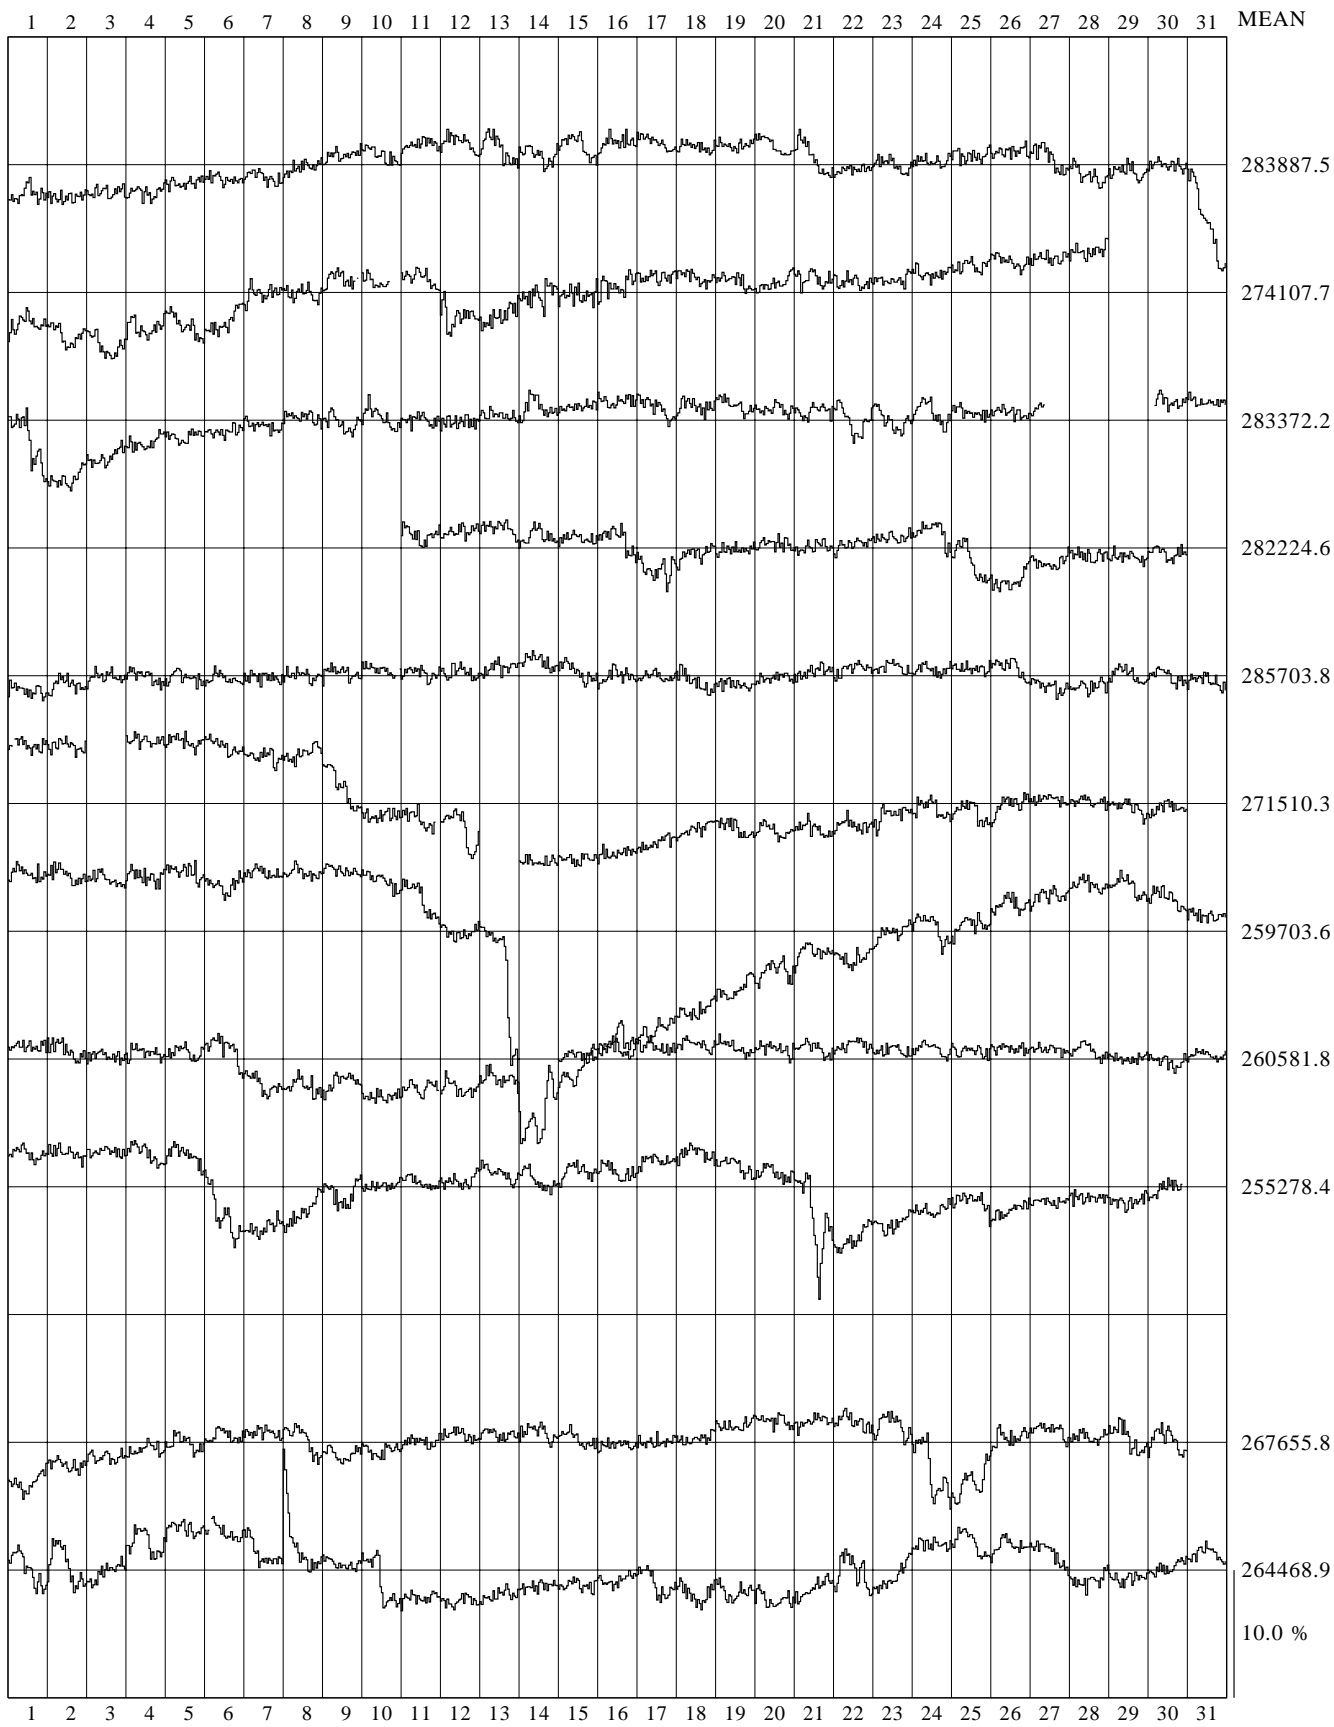

TIXIE N64 PCSA NEUTRON MONITOR 1982

10.0 %

271681.3