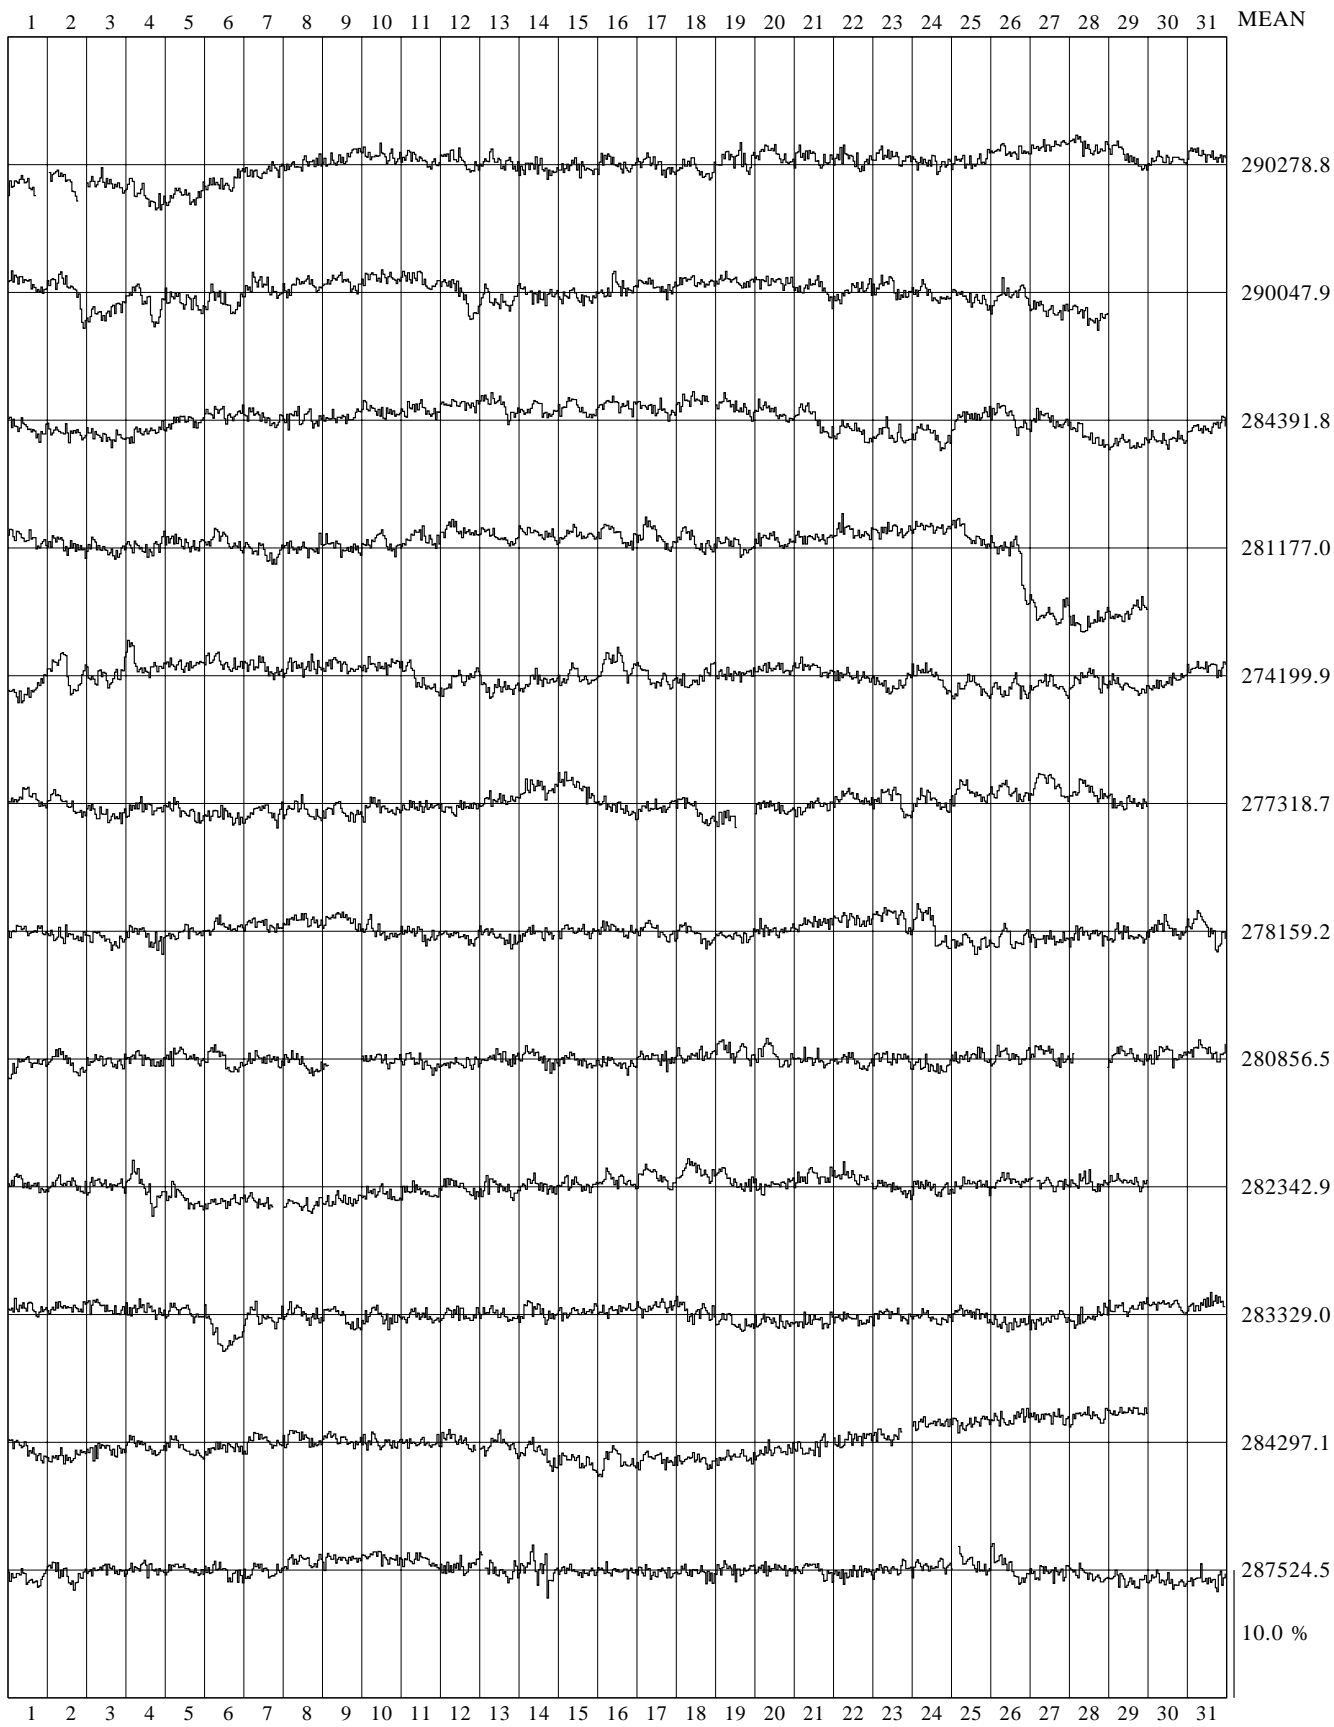

TIXIE N64 PCSA NEUTRON MONITOR 1984

10.0 %

282826.9