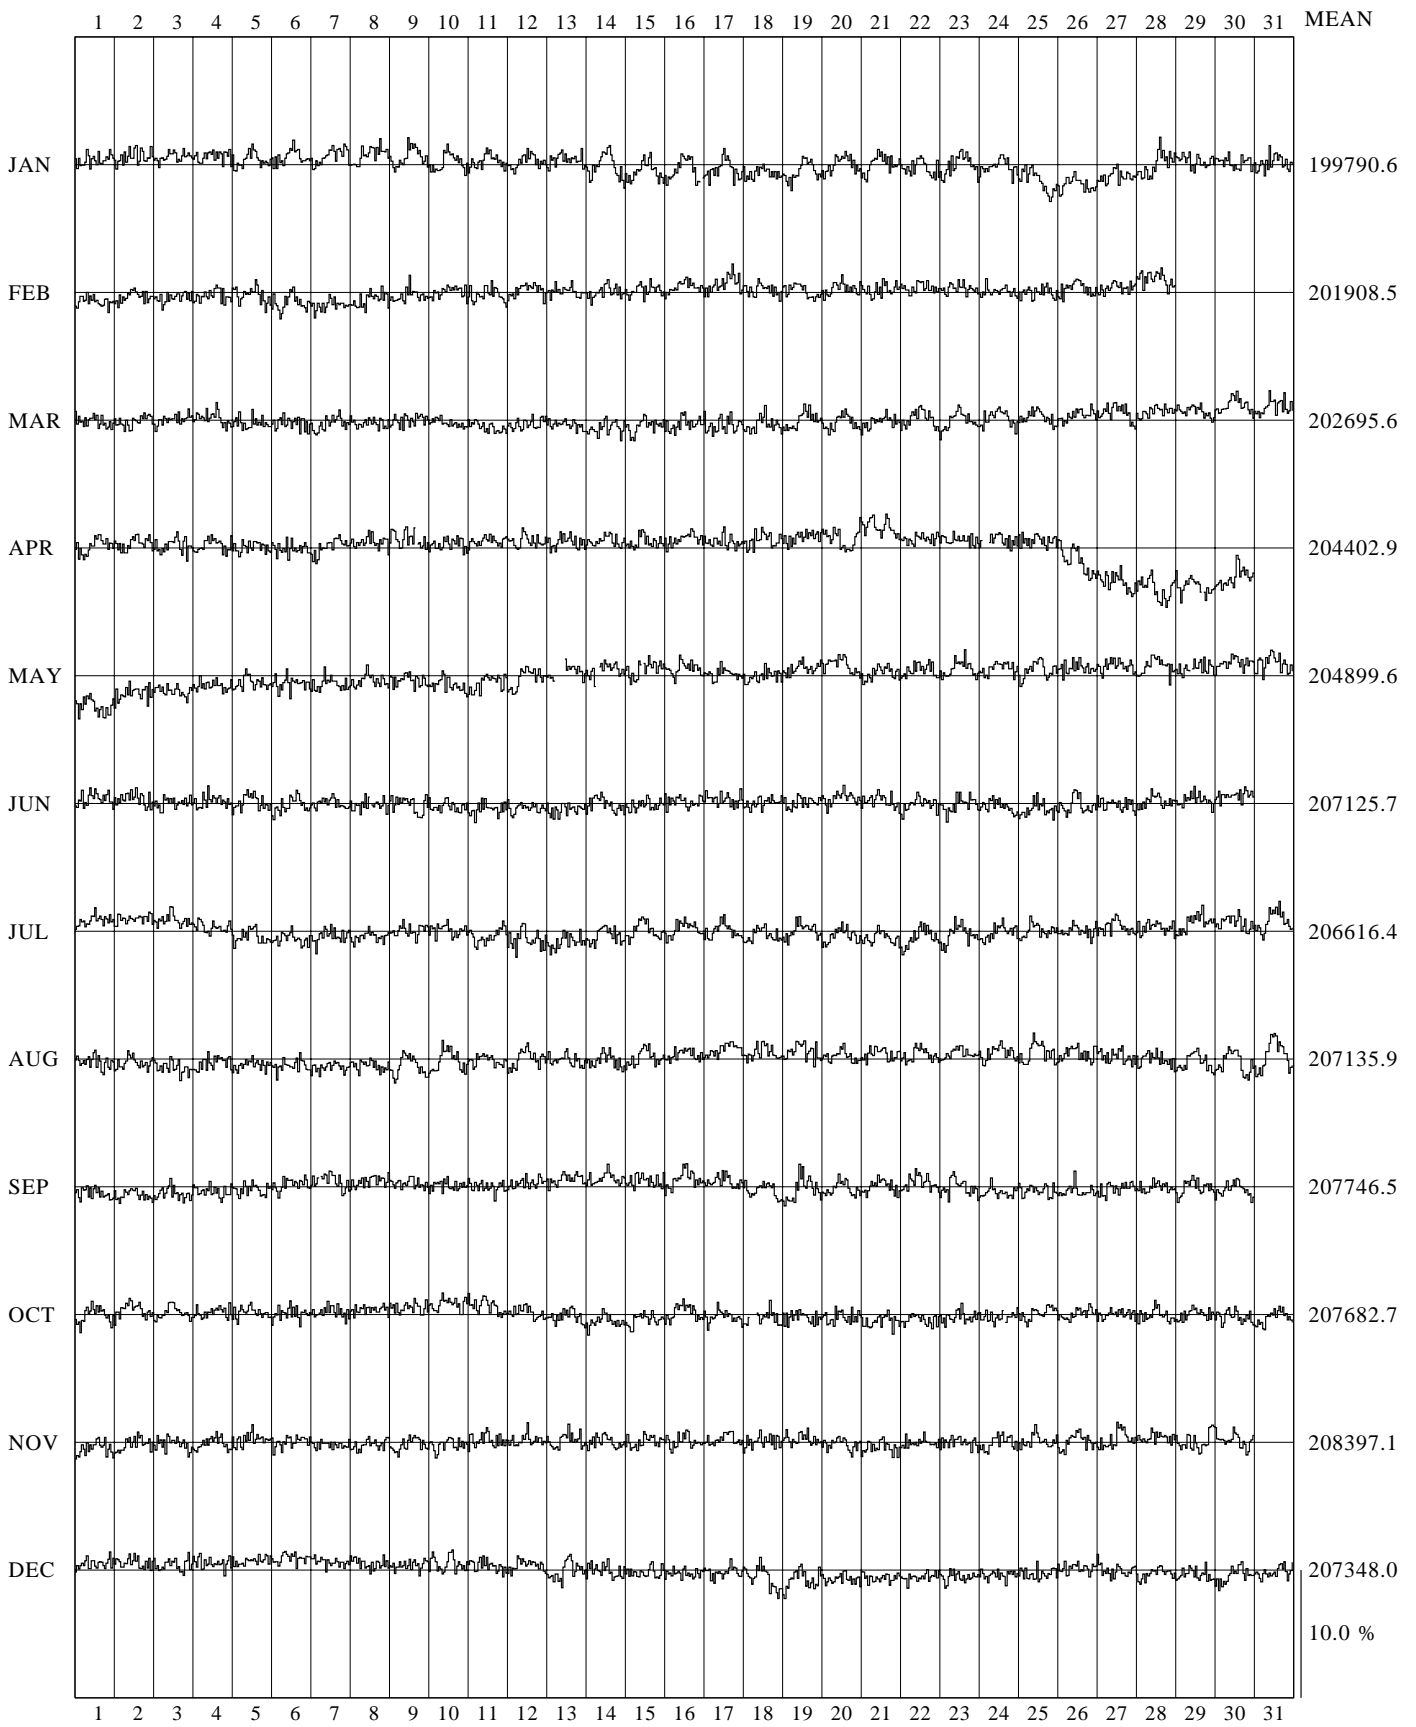

POTCHE N PCSA NEUTRON MONITOR 1985

205479.1