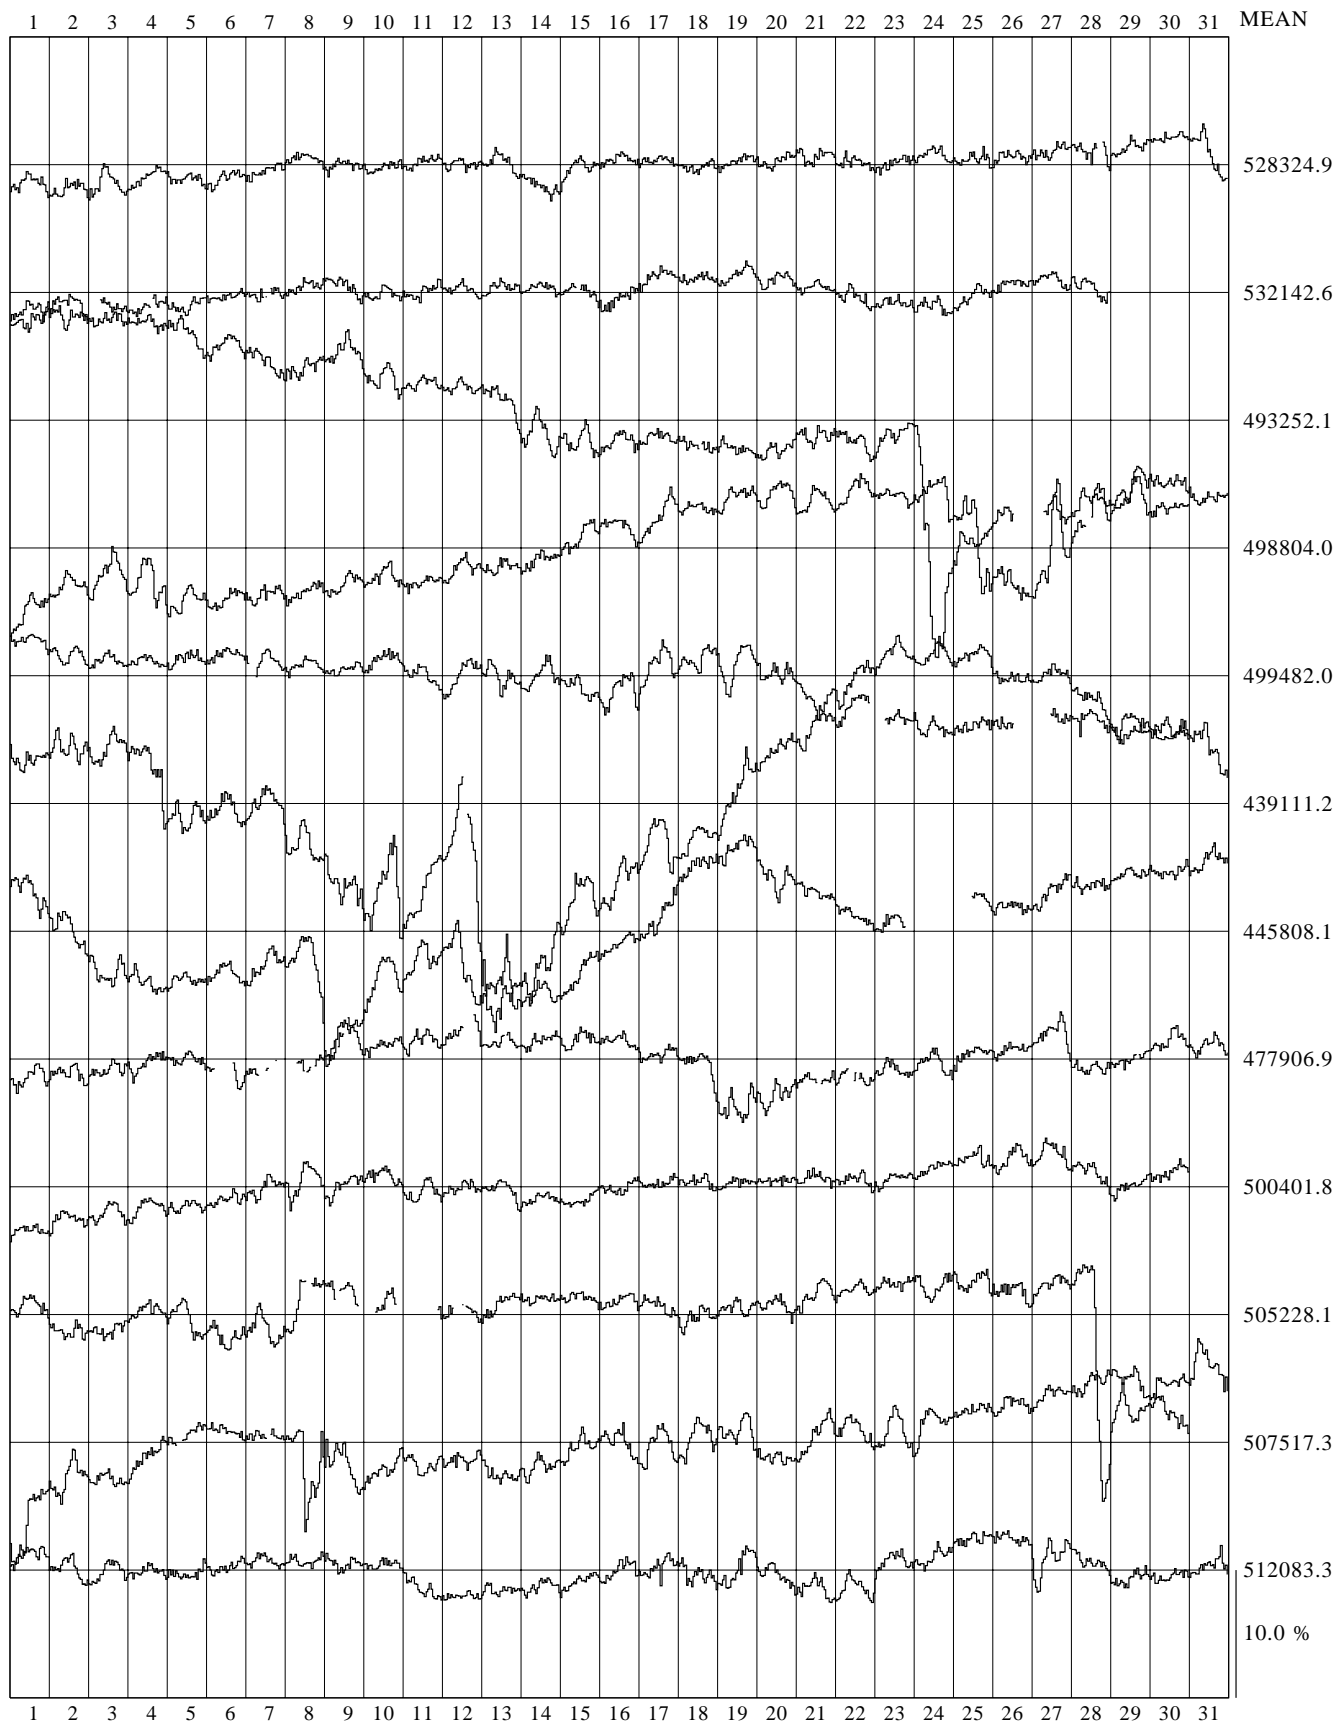

JUNGFR N PCSA NEUTRON MONITOR 1991

DAY OF MONTH

495005.2

10.0 %