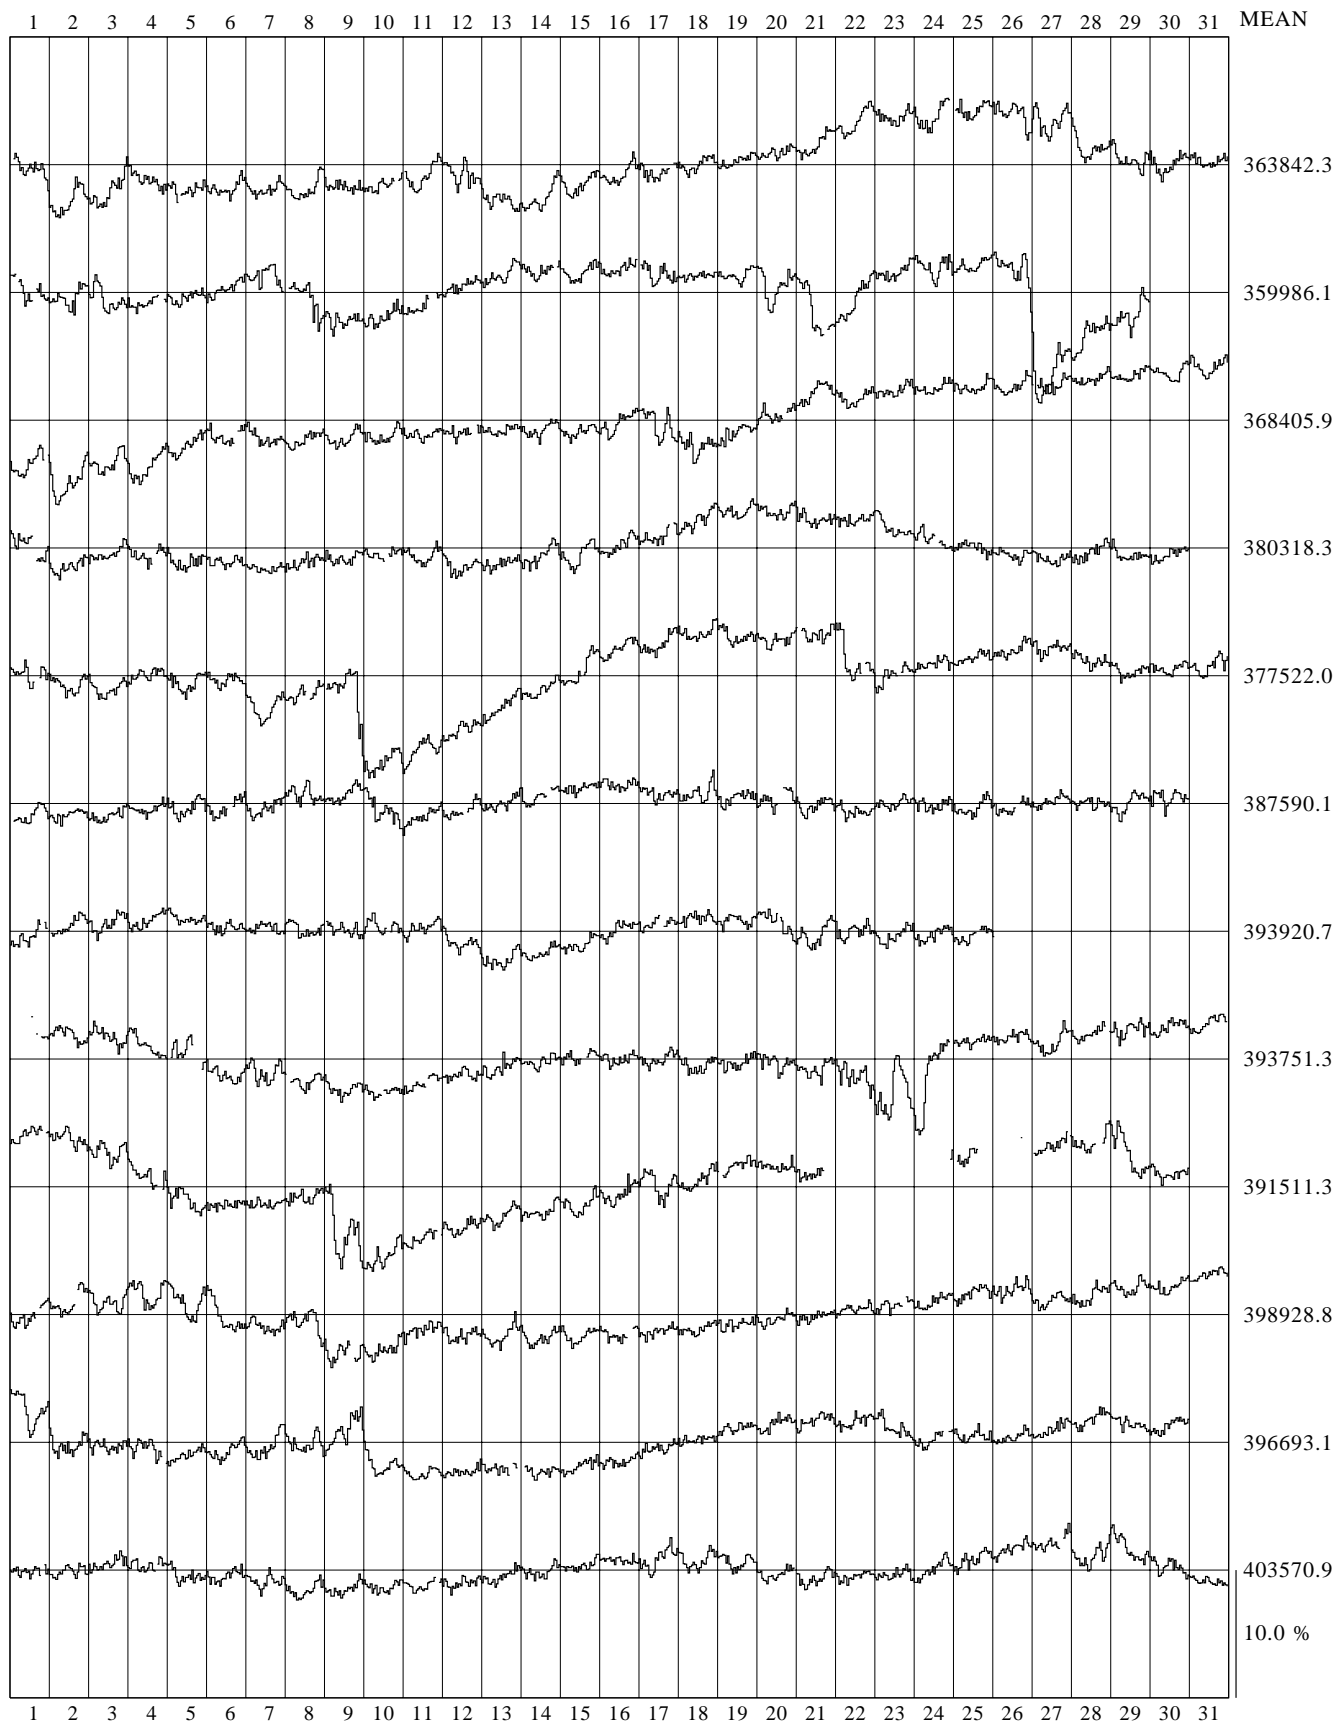

CLIMAX N PCSA NEUTRON MONITOR 1992

10.0 %

384670.1