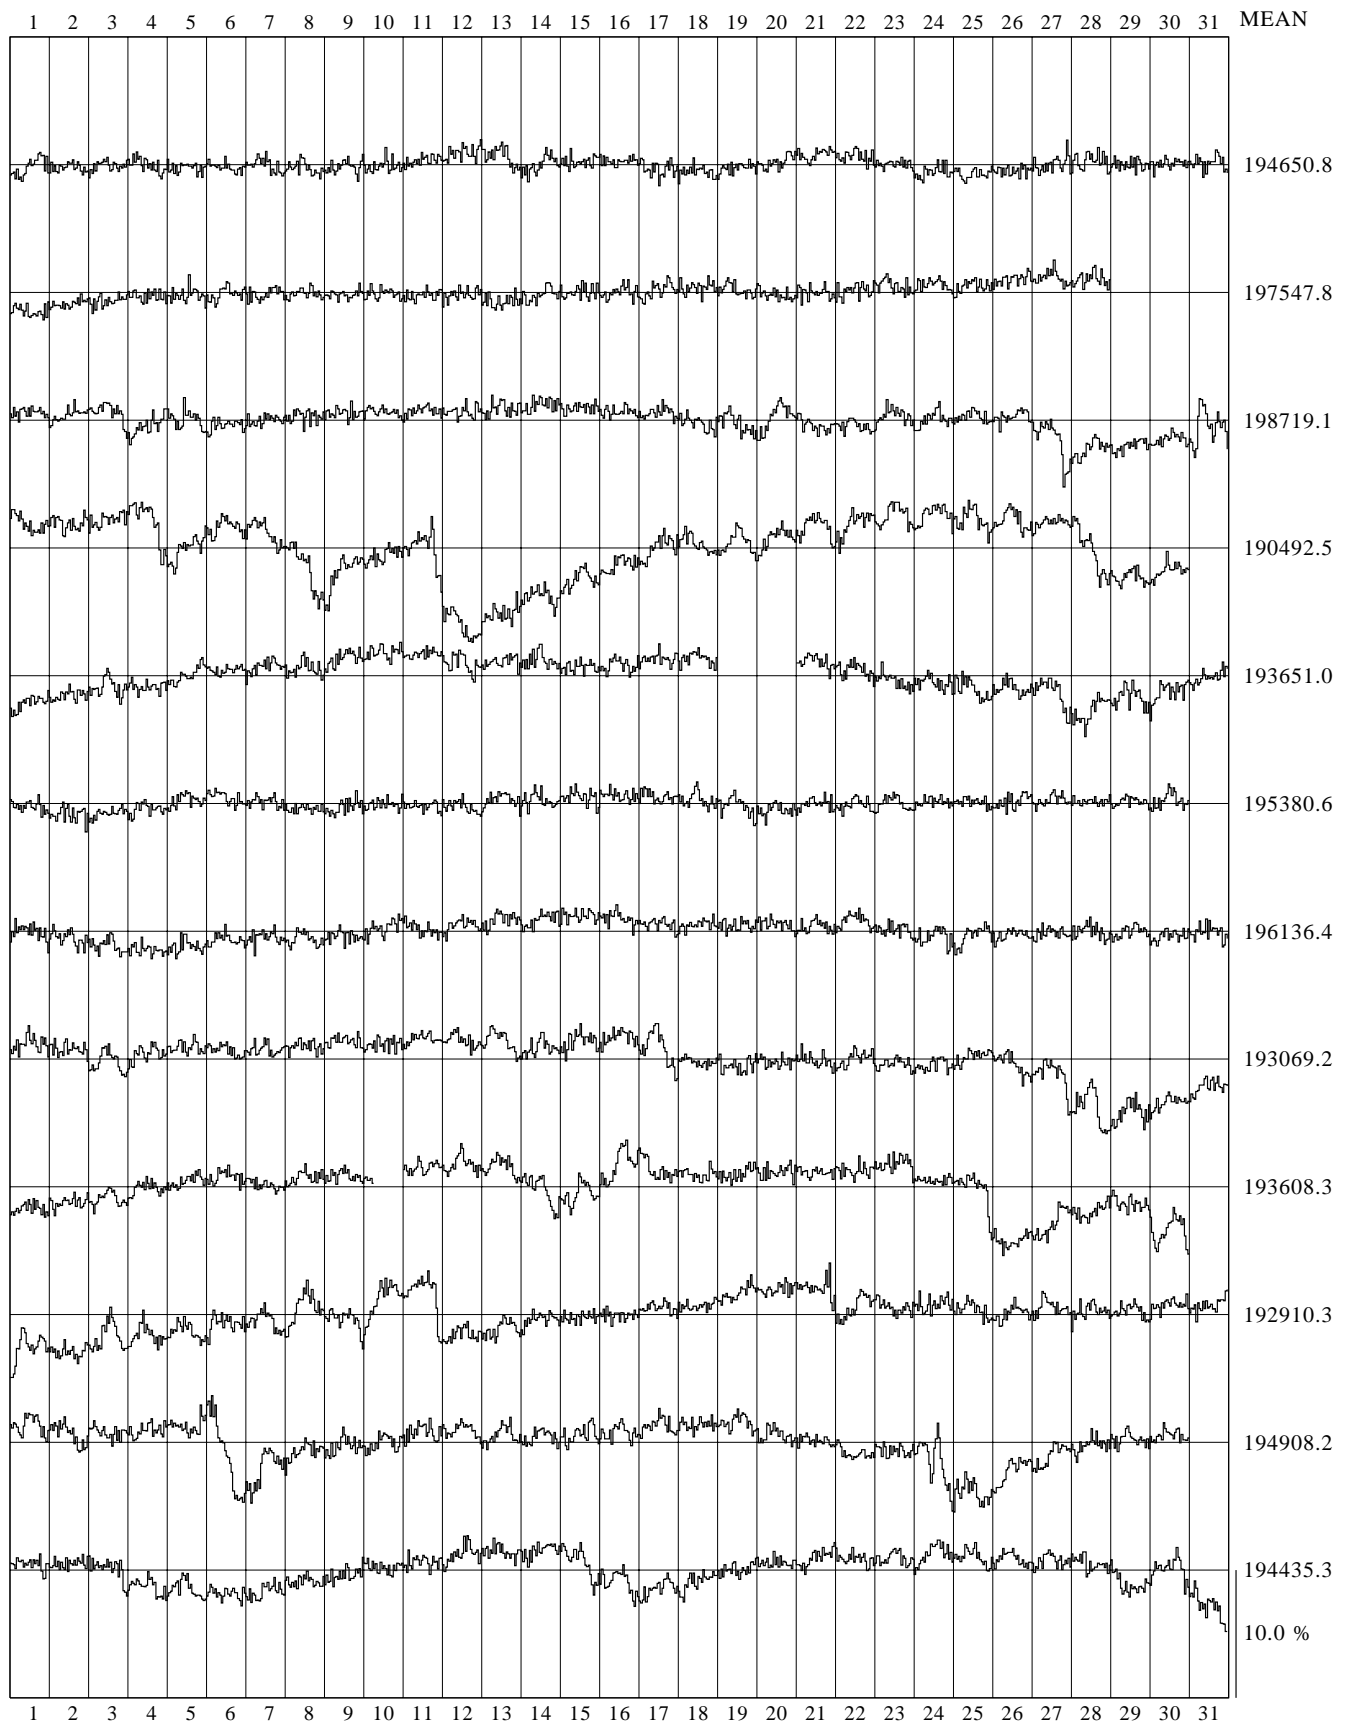

POTCHE N PCSA NEUTRON MONITOR 2001

10.0 %  
194625.8